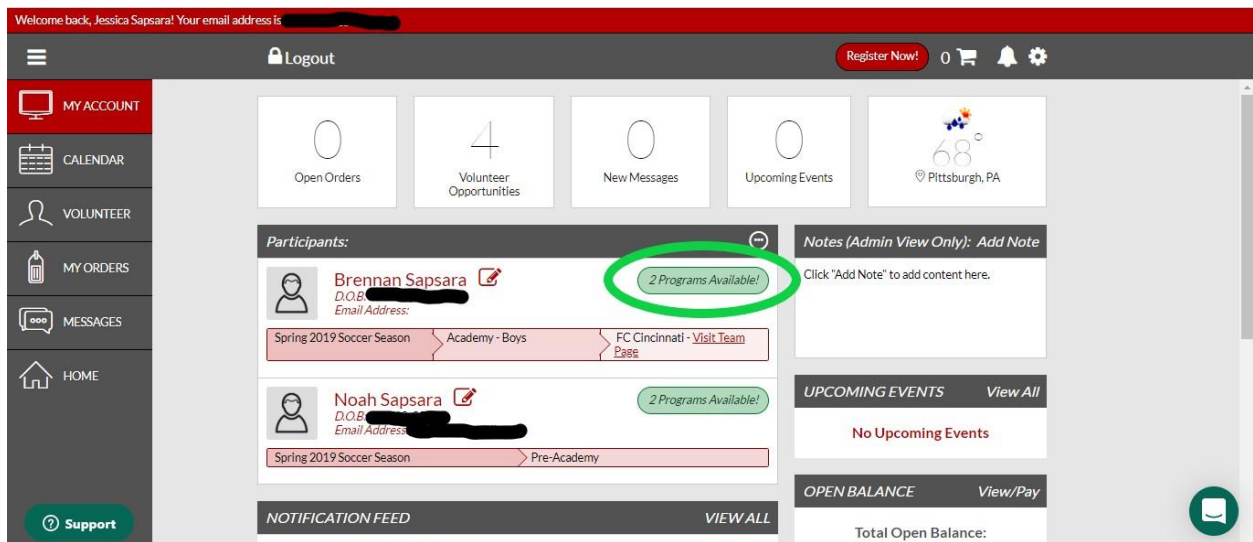

How to Register a Player

1. Select your account from top right-hand corner.

2. Then you should have a screen like this

3. Then select the program that is available for your child. This will then prompt you through the registration process.