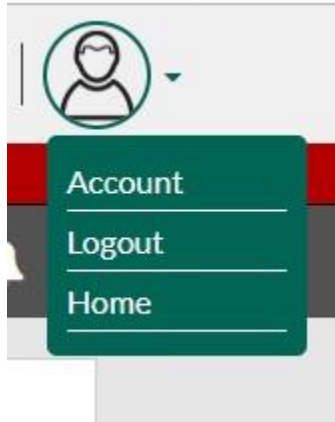

How to Register a Player

1. Select your account from top right-hand corner.

2. Then you should have a screen like this

3. Then select the program that is available for your child. This will then prompt you through the registration process.