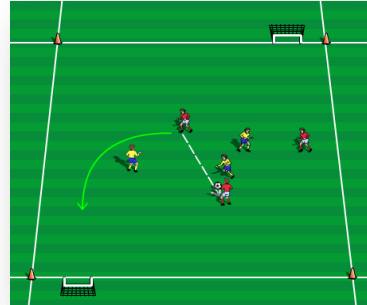

Three Way Games

Warm Up

Setup 15x15 yard box
Two goals diagonally opposite

Instructions Focus players on moving well to receive passes. Start with the ball in hand, playing a 3v3 throwing and catching game. Teams score by receiving a pass in either 3-yard wide goal, placed in diagonally opposite corners. Player in possession cannot move with the ball, and must rely on other players to make space for themselves. Goals from volley's or headers.

Drill

Setup 60x30 yard area split into two 30x30 yard areas
Play with three teams of three with four mini goals

Instructions One team goes into each half and one team starts on the central line. The team on the central line begins the game by attacking one of the others. One defends the mini goals and the other defends the poles in the centre of the field. If the team attacking the pole goals scores, that team runs into the opposite half to play against the third team. Continuous play.

Development

Setup 60x30 yard area split into two 30x30 yard areas
Replace mini goals with normal match goals

Instructions Replace the four mini goals with a regular match goal at each end and use a goalkeeper in each, as in the middle picture. Each team attacks in the same way as in the session. The teams defending the regular goal are working the ball wide to score through the pole goals, while central team is trying to score into one of the regular goals.

Game Related Practice

Setup 60x30 yard area split into two 30x30 yard areas
Replace with one goal in the middle using poles

Instructions Progress the game so that the focus is purely on attacking in central areas. Poles are used to create a goal in the centre of the halfway line, in place of the two, wide, pole goals. Each team is now trying to score in the central goal (which has a goalkeeper) to rotate opponents and send the game to the opposite end of the pitch.