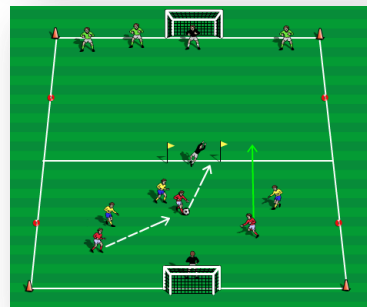

Three Way Games

Warm Up

Setup 15x15 yard box
Two goals diagonally opposite

Instructions Focus players on moving well to receive passes. Start with the ball in hand, playing a 3v3 throwing and catching game. Teams score by receiving a pass in either 3-yard wide goal, placed in diagonally opposite corners. Player in possession cannot move with the ball, and must rely on other players to make space for themselves. Goals from volley's or headers.

Drill

Setup 60x30 yard area split into two 30x30 yard areas
Play with three teams of three with four mini goals

Instructions One team goes into each half and one team starts on the central line. The team on the central line begins the game by attacking one of the others. One defends the mini goals and the other defends the poles in the centre of the field. If the team attacking the pole goals scores, that team runs into the opposite half to play against the third team. Continuous play.

Development

Setup 60x30 yard area split into two 30x30 yard areas
Replace mini goals with normal match goals

Instructions Replace the four mini goals with a regular match goal at each end and use a goalkeeper in each, as in the middle picture. Each team attacks in the same way as in the session. The teams defending the regular goal are working the ball wide to score through the pole goals, while central team is trying to score into one of the regular goals.

Game Related Practice

Setup 60x30 yard area split into two 30x30 yard areas
Replace with one goal in the middle using poles

Instructions Progress the game so that the focus is purely on attacking in central areas. Poles are used to create a goal in the centre of the halfway line, in place of the two, wide, pole goals. Each team is now trying to score in the central goal (which has a goalkeeper) to rotate opponents and send the game to the opposite end of the pitch.