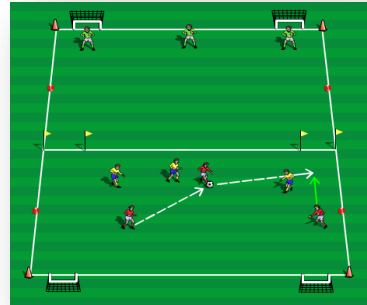

Three Way Games

Warm Up

Setup 15x15 yard box
Two goals diagonally opposite

Instructions Focus players on moving well to receive passes. Start with the ball in hand, playing a 3v3 throwing and catching game. Teams score by receiving a pass in either 3-yard wide goal, placed in diagonally opposite corners. Player in possession cannot move with the ball, and must rely on other players to make space for themselves. Goals from volley's or headers.

Drill

Setup 60x30 yard area split into two 30x30 yard areas
Play with three teams of three with four mini goals

Instructions One team goes into each half and one team starts on the central line. The team on the central line begins the game by attacking one of the others. One defends the mini goals and the other defends the poles in the centre of the field. If the team attacking the pole goals scores, that team runs into the opposite half to play against the third team. Continuous play.

Development

Setup 60x30 yard area split into two 30x30 yard areas
Replace mini goals with normal match goals

Instructions Replace the four mini goals with a regular match goal at each end and use a goalkeeper in each, as in the middle picture. Each team attacks in the same way as in the session. The teams defending the regular goal are working the ball wide to score through the pole goals, while central team is trying to score into one of the regular goals.

Game Related Practice

Setup 60x30 yard area split into two 30x30 yard areas
Replace with one goal in the middle using poles

Instructions Progress the game so that the focus is purely on attacking in central areas. Poles are used to create a goal in the centre of the halfway line, in place of the two, wide, pole goals. Each team is now trying to score in the central goal (which has a goalkeeper) to rotate opponents and send the game to the opposite end of the pitch.