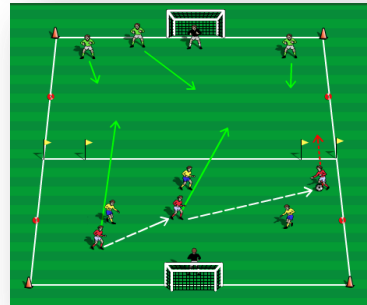

Three Way Games

Warm Up

Setup 15x15 yard box
Two goals diagonally opposite

Instructions Focus players on moving well to receive passes. Start with the ball in hand, playing a 3v3 throwing and catching game. Teams score by receiving a pass in either 3-yard wide goal, placed in diagonally opposite corners. Player in possession cannot move with the ball, and must rely on other players to make space for themselves. Goals from volley's or headers.

Drill

Setup 60x30 yard area split into two 30x30 yard areas
Play with three teams of three with four mini goals

Instructions One team goes into each half and one team starts on the central line. The team on the central line begins the game by attacking one of the others. One defends the mini goals and the other defends the poles in the centre of the field. If the team attacking the pole goals scores, that team runs into the opposite half to play against the third team. Continuous play.

Development

Setup 60x30 yard area split into two 30x30 yard areas
Replace mini goals with normal match goals

Instructions Replace the four mini goals with a regular match goal at each end and use a goalkeeper in each, as in the middle picture. Each team attacks in the same way as in the session. The teams defending the regular goal are working the ball wide to score through the pole goals, while central team is trying to score into one of the regular goals.

Game Related Practice

Setup 60x30 yard area split into two 30x30 yard areas
Replace with one goal in the middle using poles

Instructions Progress the game so that the focus is purely on attacking in central areas. Poles are used to create a goal in the centre of the halfway line, in place of the two, wide, pole goals. Each team is now trying to score in the central goal (which has a goalkeeper) to rotate opponents and send the game to the opposite end of the pitch.