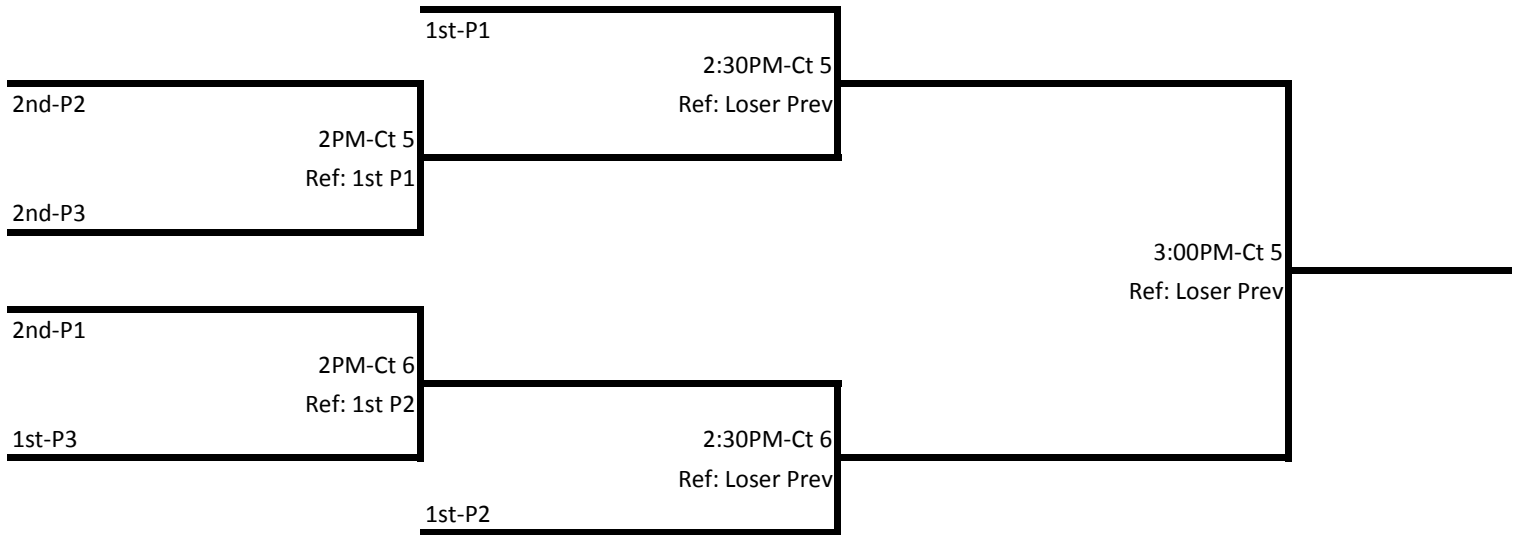

Catalyst #2

Gold Bracket