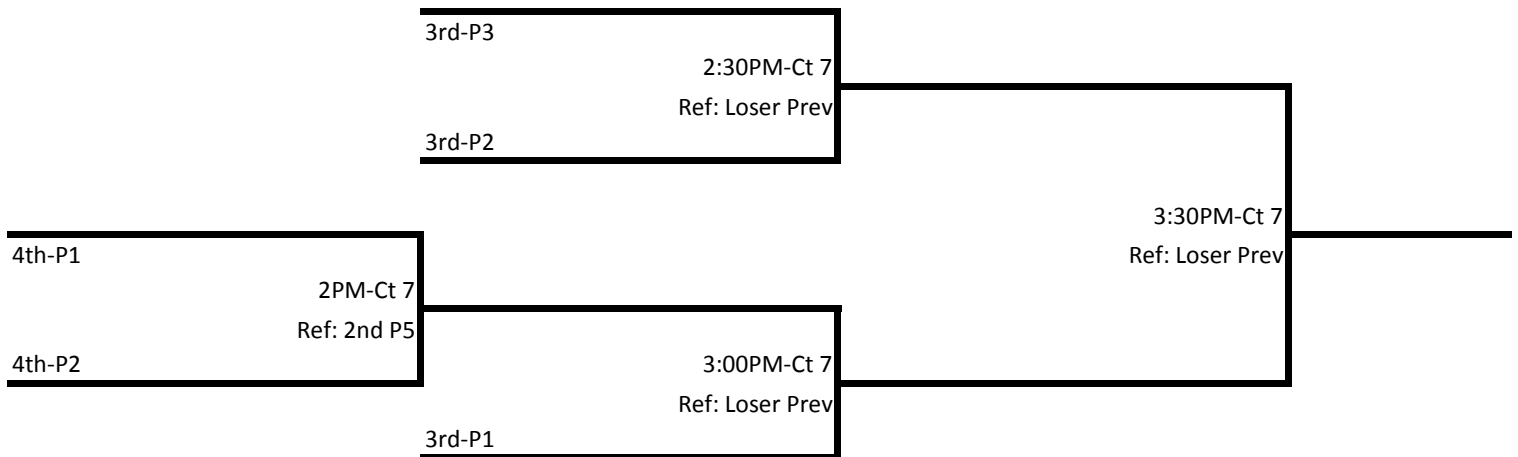

Silver Bracket

All Playoff matches except final consist of 1 game to 25 pts, No cap
Finals will be best 2 of 3, unless agreed upon by both coaches
Loser of match must officiate next match on court except for 2pm matches