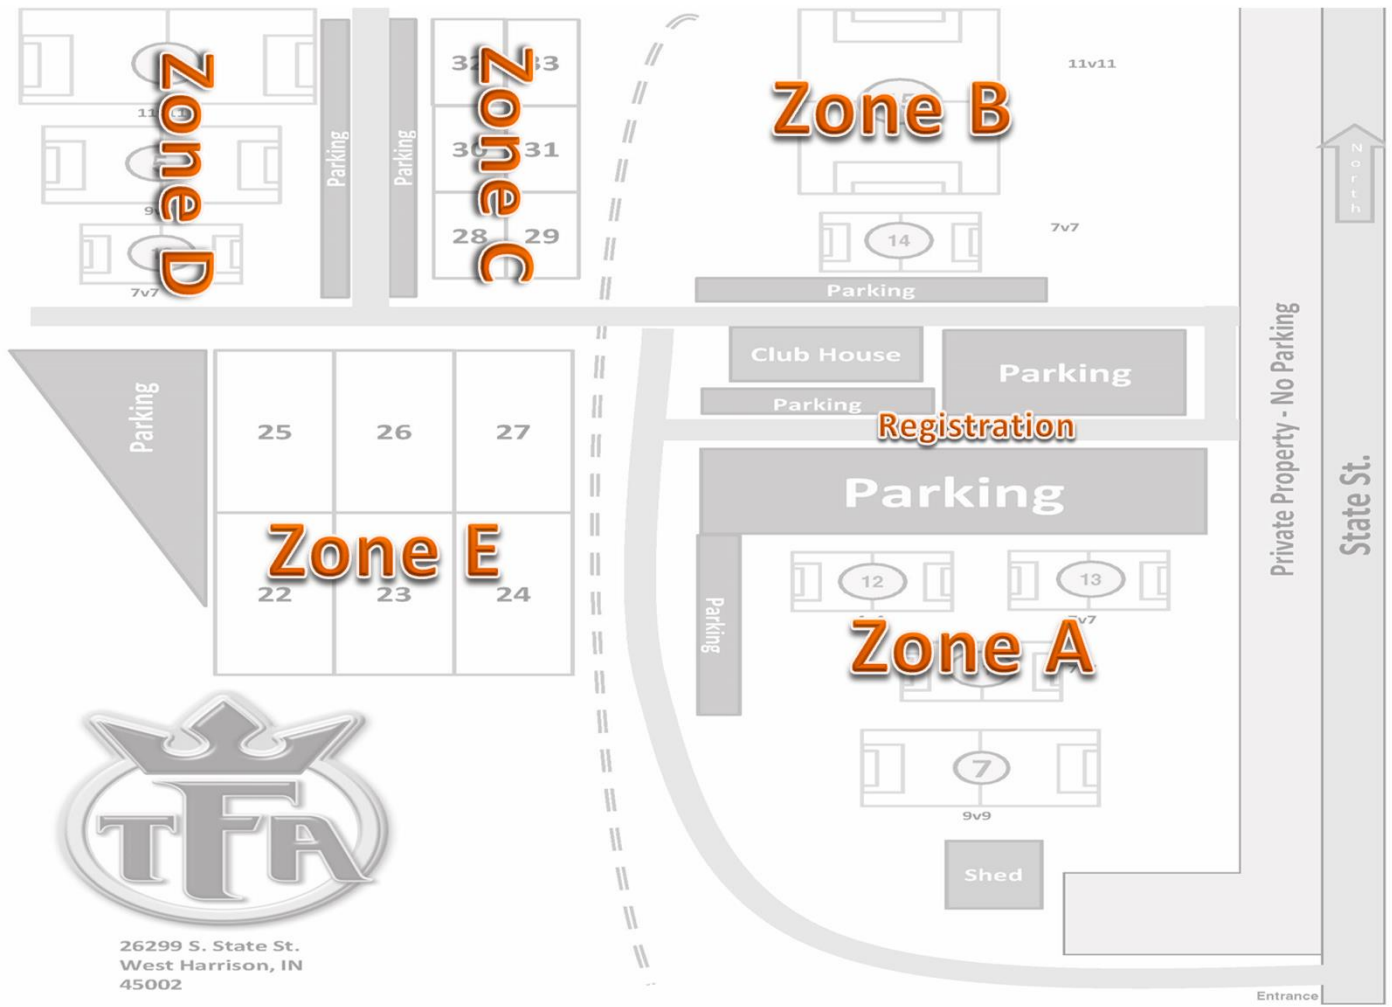

TFA 2021 SPRING TRYOUT ZONE MAP - revised 11/3

	Zone A	Zone B	Zone C	Zone D	Zone E
Saturday, November 7, 2020 10:30 - 12:00	Boys U11 2010				
Saturday, November 7, 2020 12:00 - 1:30	Boys U7/8 2014-13	Girls U7/8 2014-13	Girls U12 2009		Boys U12 2009
Saturday, November 7, 2020 1:30 - 3:00	Boys U9 2012	Girls U9 2012	Girls U13 2008		Boys U13 2008
Saturday, November 7, 2020 3:00 - 4:30	Boys U10 2011	Girls U10 2011			Boys U14 2007
Saturday, November 7, 2020 4:30 - 6:00	Boys U15 2006				Girls U15 2006
Sunday, November 8, 2020 12:00 - 1:30	Boys U16/17s 2005-04	Girls U11 2010			Girls U16/17s 2005-04
Sunday, November 8, 2020 1:30 - 3:00		Girls U14 2007	Boys U18/19 2003-02		Girls U18/19 2003-02