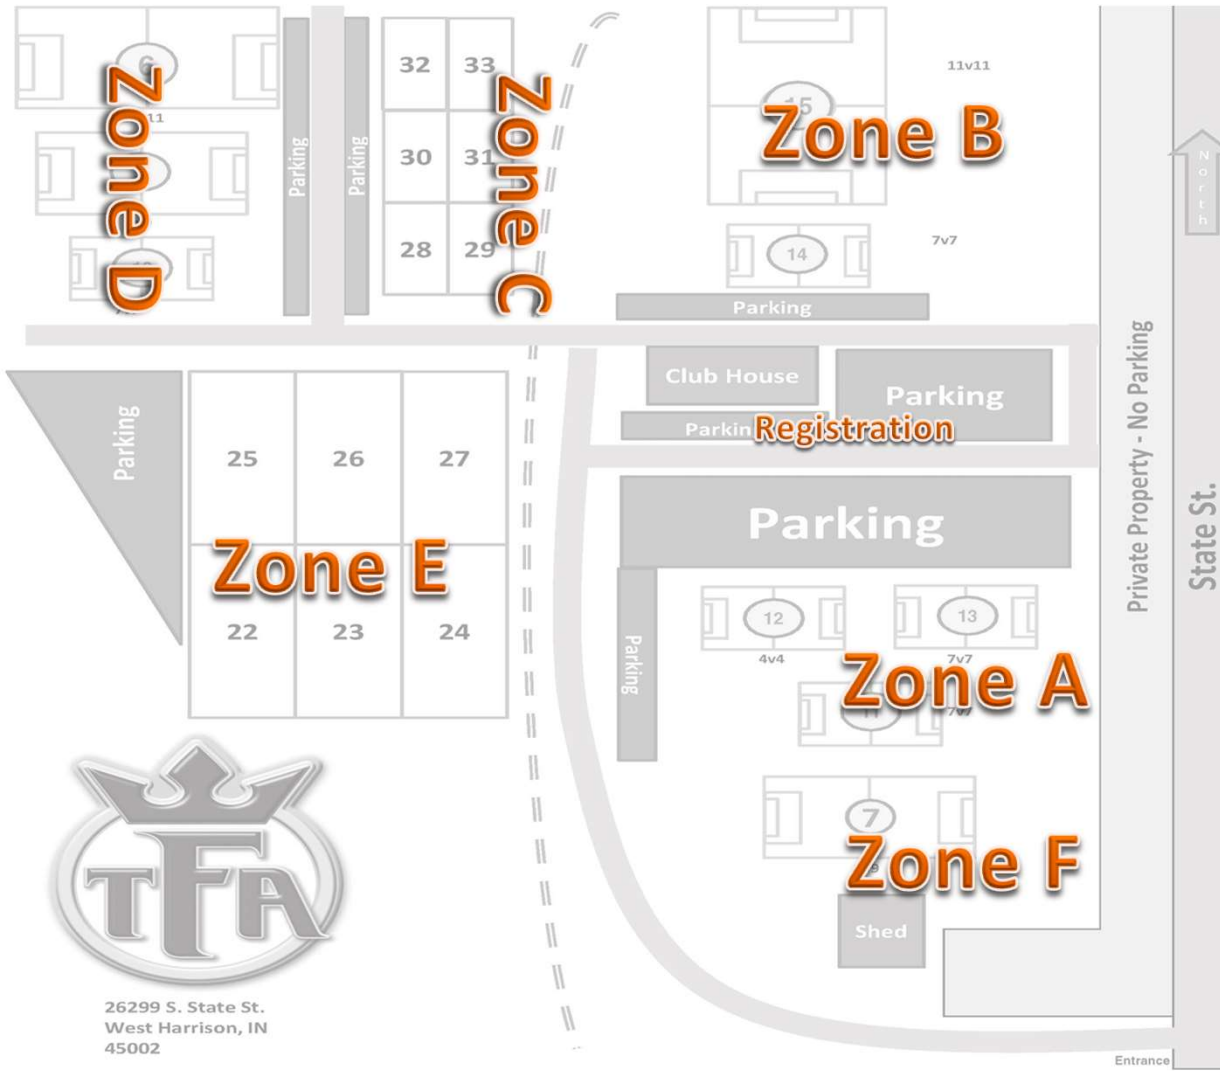

# TFA TRYOUT ZONE MAP

		Zone A		Zone B		Zone C		Zone D		Zone E		Zone F	
Tuesday, June 1st	5:30-6:45	U7/U8	Girls	U9	Girls	U11	Girls			U12	Girls		
Tuesday, June 1st	7:00-8:15	U7/U8	Boys	U9	Boys	U11	Boys	U12	Boys				
Wednesday, June 2nd	5:30-6:45	U7/U8	Boys			U11	Boys	U12	Boys	U10	Boys		
Wednesday, June 2nd	7:00-8:15	U7/U8	Girls			U11	Girls	U10	Girls	U12	Girls		
Thursday, June 3rd	5:30-6:45			U9	Boys			U10	Girls				
Thursday, June 3rd	7:00-8:15			U9	Girls					U10	Boys		
Monday, June 7th	5:30-6:45	U13	Girls	U15	Boys	U15	Girls	U14	Girls			U18/U19	Girls
Monday, June 7th	7:00-8:15	U16	Girls	U16	Boys	U13	Boys	U14	Boys			U18/U19	Boys
Tuesday, June 8th	5:30-6:45	U16	Girls	U16	Boys			U14	Boys	U17	Girls	U18/U19	Boys
Tuesday, June 8th	7:00-8:15	U13	Girls	U15	Boys	U13	Boys	U14	Girls	U17	Boys	U18/U19	Girls
Wednesday, June 9th	5:30-6:45									U17	Boys		
Wednesday, June 9th	7:00-8:15					U15	Girls			U17	Girls		