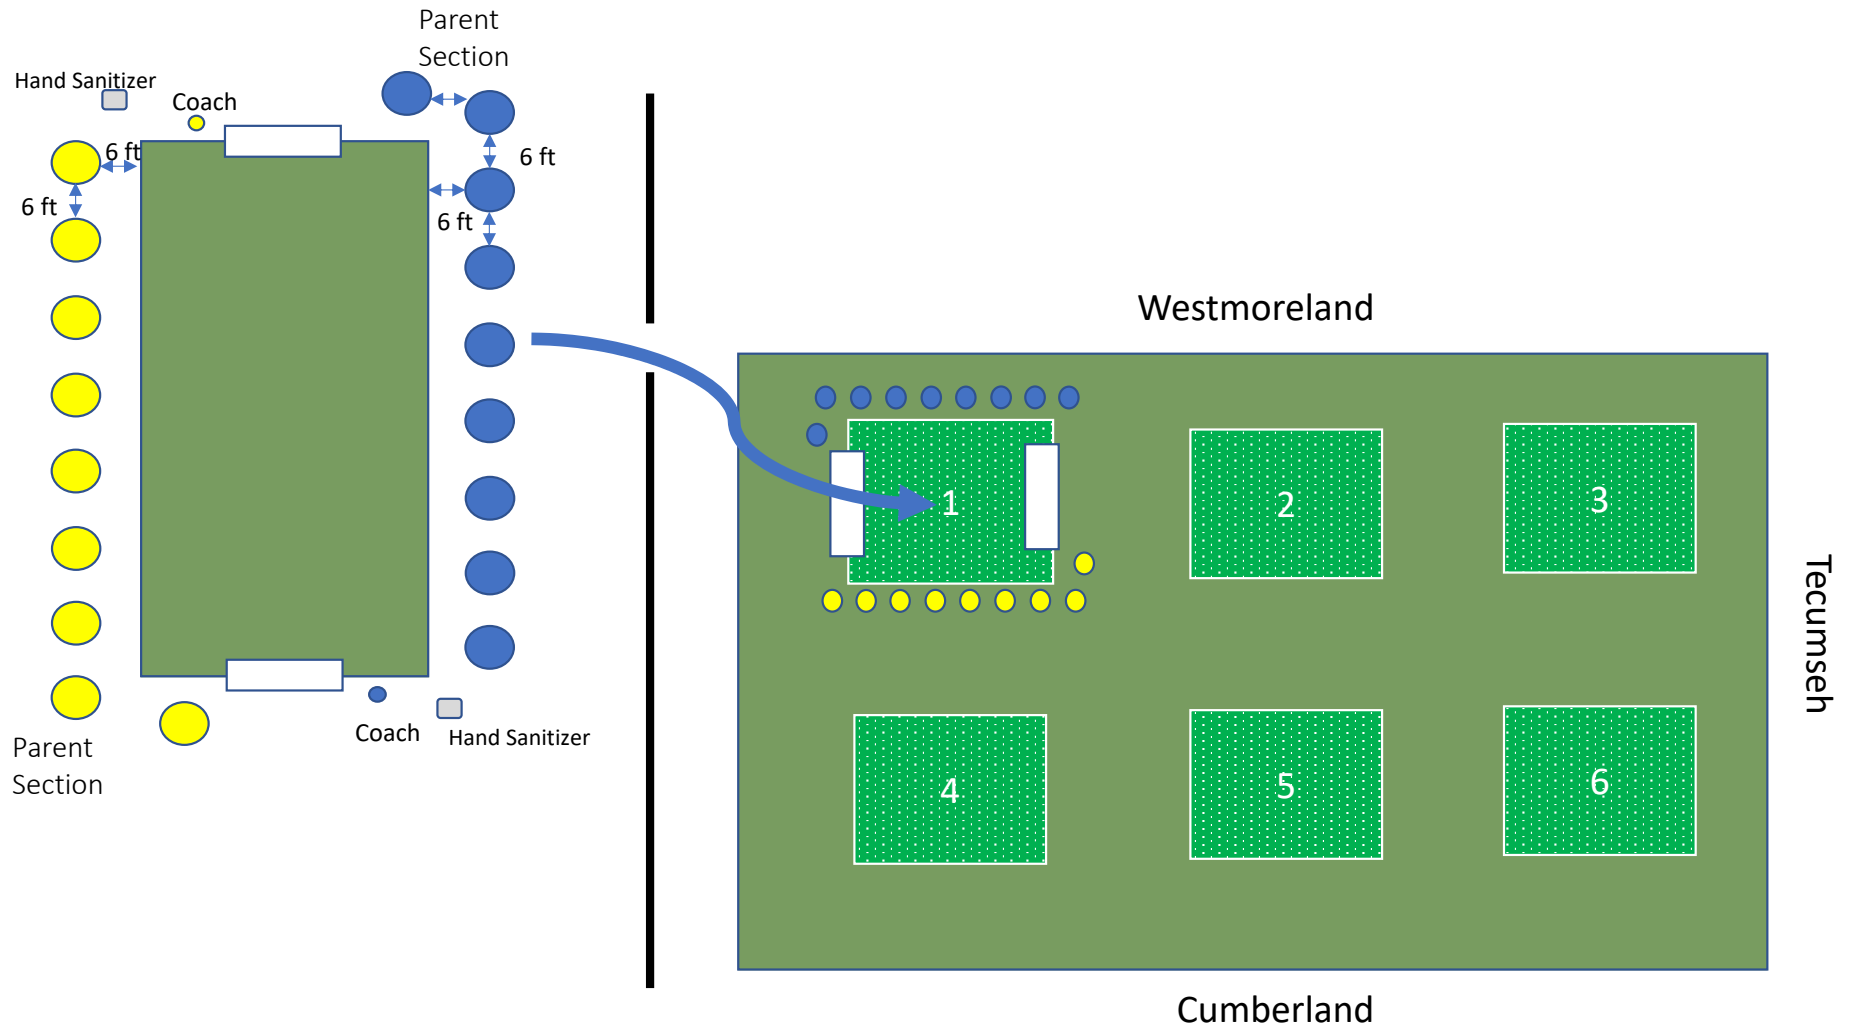

# Kindergarten Division Layout: Sherman Park – 9am

1<sup>st</sup> & 2<sup>nd</sup> Grade Girls Division Layout: Sherman Park – 10:15 am Kickoff

1<sup>st</sup> & 2<sup>nd</sup> Grade Boys Division Layout: Sherman Park – 11:15 am Kickoff

Barry Park South Fields	Field 1		Field 2	
	3/4 Field Girls	3/4 Field Boys	5/6 Division	
Start times:				
9 am	Barcelona v Borussia	Barcelona v Real Madrid	8:30 am	Borussia v Real Madrid - Boys
10:30 am	Man City v Bayern	Man City v Borussia	9:45 am	Man City v Liverpool – Boys
12 pm	ESS ADP v Liverpool		11 am	Borussia v Juventus - Girls
			12:15 pm	Juventus v Liverpool - Girls

5<sup>th</sup> and 6<sup>th</sup> Grade Division Layout: Barry Park

All 5/6 Games played on Field 2

3/4 Games played on Field 1

Parking Lot