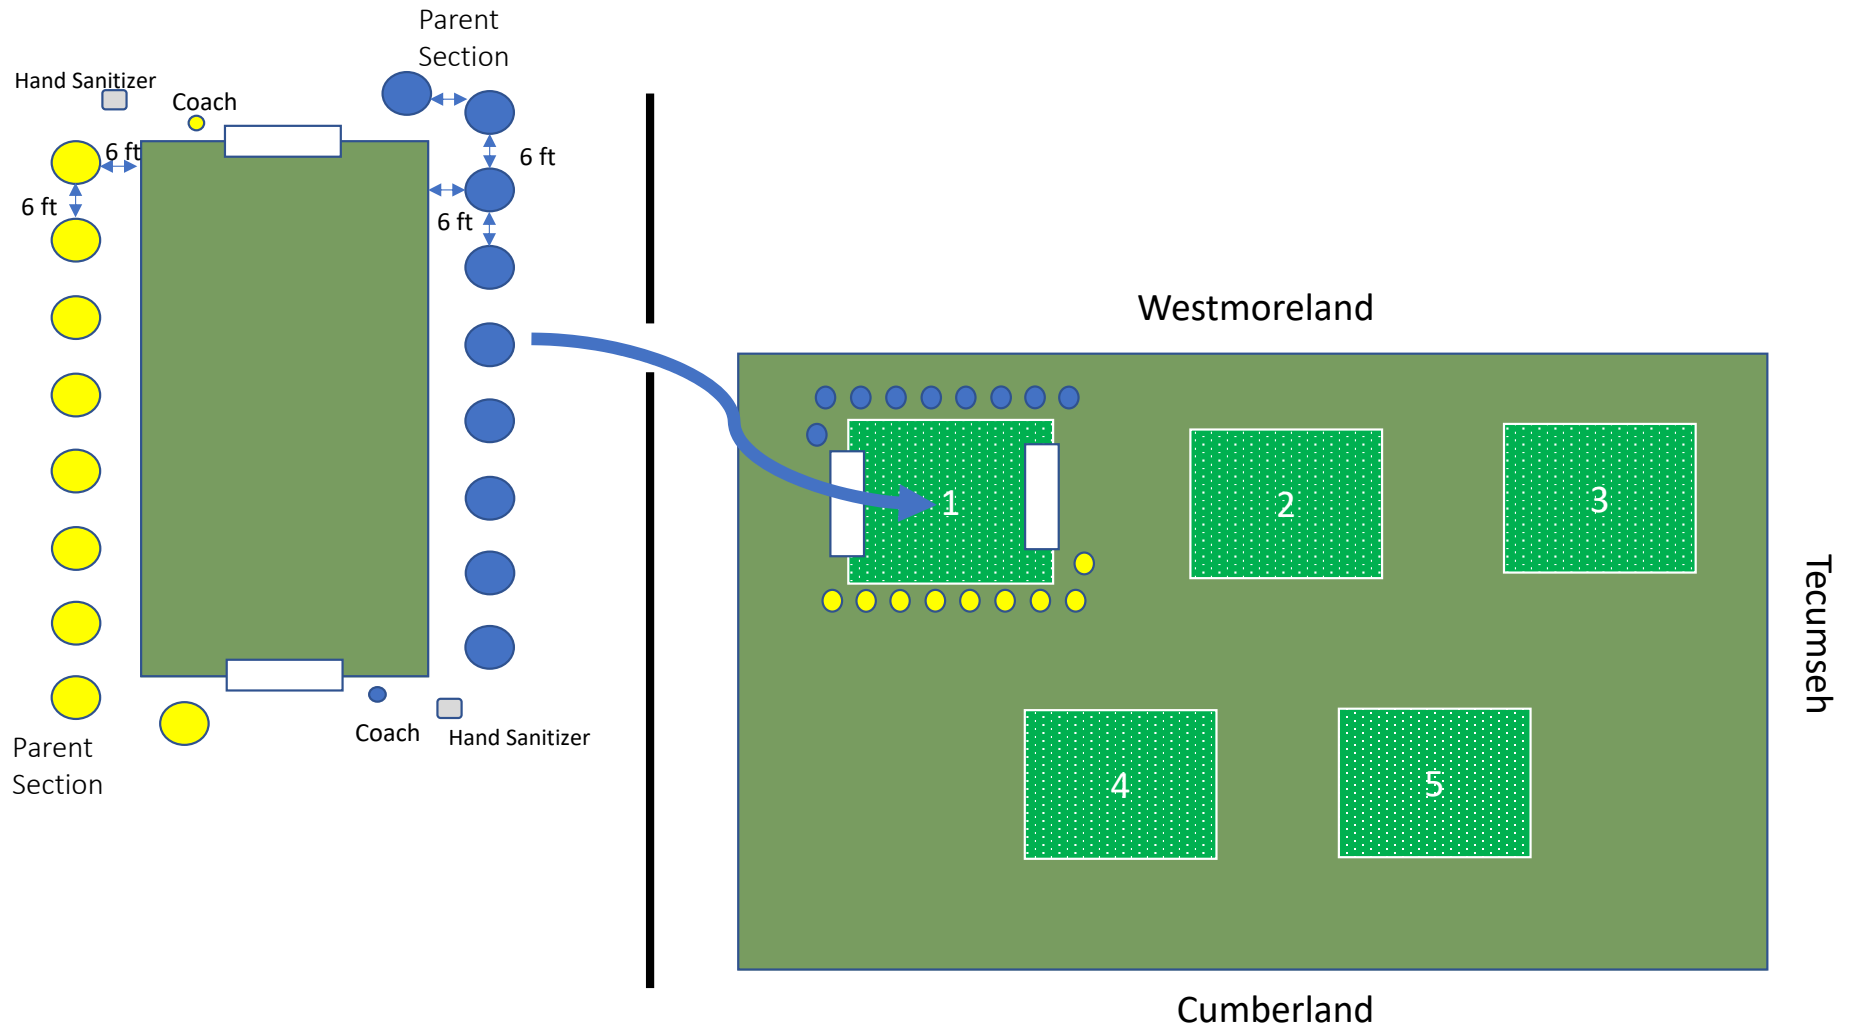

# Kindergarten Division Layout: Sherman Park – 9am

1<sup>st</sup> & 2<sup>nd</sup> Grade Girls Division Layout: Sherman Park – 10:15 am Kickoff

1<sup>st</sup> & 2<sup>nd</sup> Grade Boys Division Layout: Sherman Park – 11:15 am Kickoff

Barry Park South Fields	Field 1		Field 2	
	3/4 Field Girls	3/4 Field Boys	5/6 Division	
Start times:				
9 am	Barcelona v Borussia	Barcelona v Real Madrid	8:30 am	Borussia v Real Madrid - Boys
10:30 am	Man City v Bayern	Man City v Borussia	9:45 am	Man City v Liverpool – Boys
12 pm	ESS ADP v Liverpool		11 am	Borussia v Juventus - Girls
			12:15 pm	Juventus v Liverpool - Girls

5<sup>th</sup> and 6<sup>th</sup> Grade Division Layout: Barry Park

All 5/6 Games played on Field 2

3/4 Games played on Field 1

Parking Lot