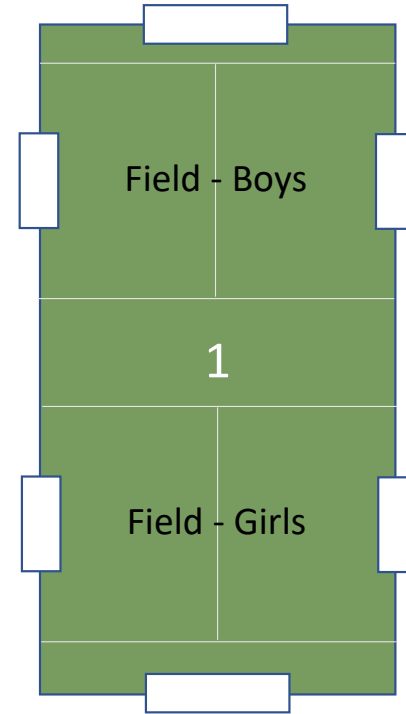

# Kindergarten Division Layout: Sherman Park – 9am

1<sup>st</sup> & 2<sup>nd</sup> Grade Girls Division Layout: Sherman Park – 10:15 am Kickoff

1<sup>st</sup> & 2<sup>nd</sup> Grade Boys Division Layout: Sherman Park – 11:15 am Kickoff

5<sup>th</sup> and 6<sup>th</sup> Grade Division Layout: Barry Park

All 5/6 Games played on Field 2

3/4 Games played on Field 1

Parking Lot