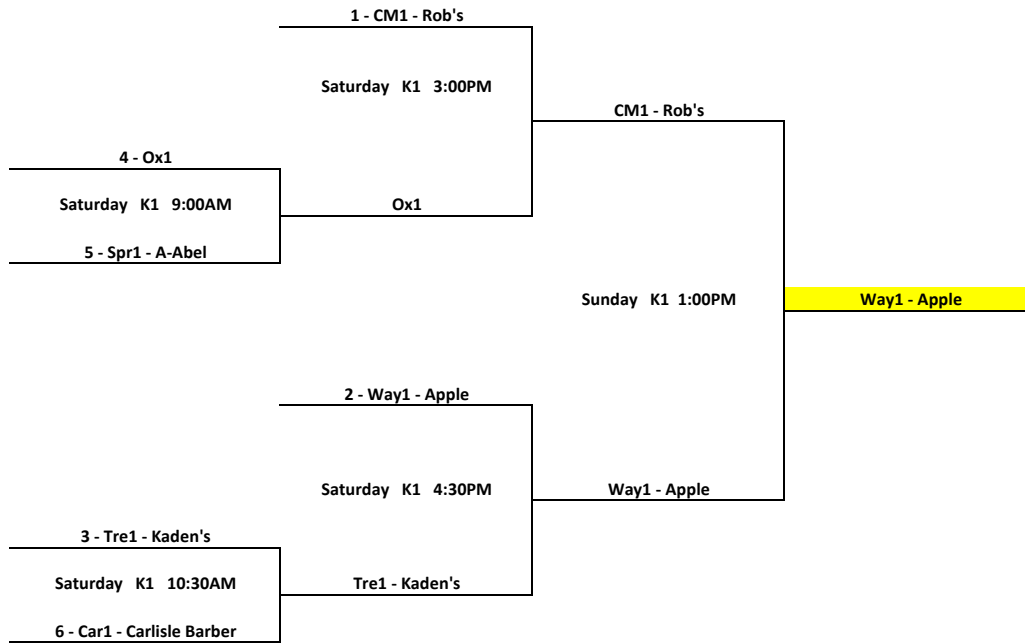

KICKER BOYS

- 1 CM1 - Rob's Equipment
- 2 Way1 - Apple Plumbing
- 3 Tre1 - Kaden's Cove
- 4 Ox1
- 5 Spr1 - A-Abel Family of Companies
- 6 Car1 - Carlisle Barber Shop

- White
- Orange
- Scarlett
- Silver
- Royal Blue
- Royal Blue