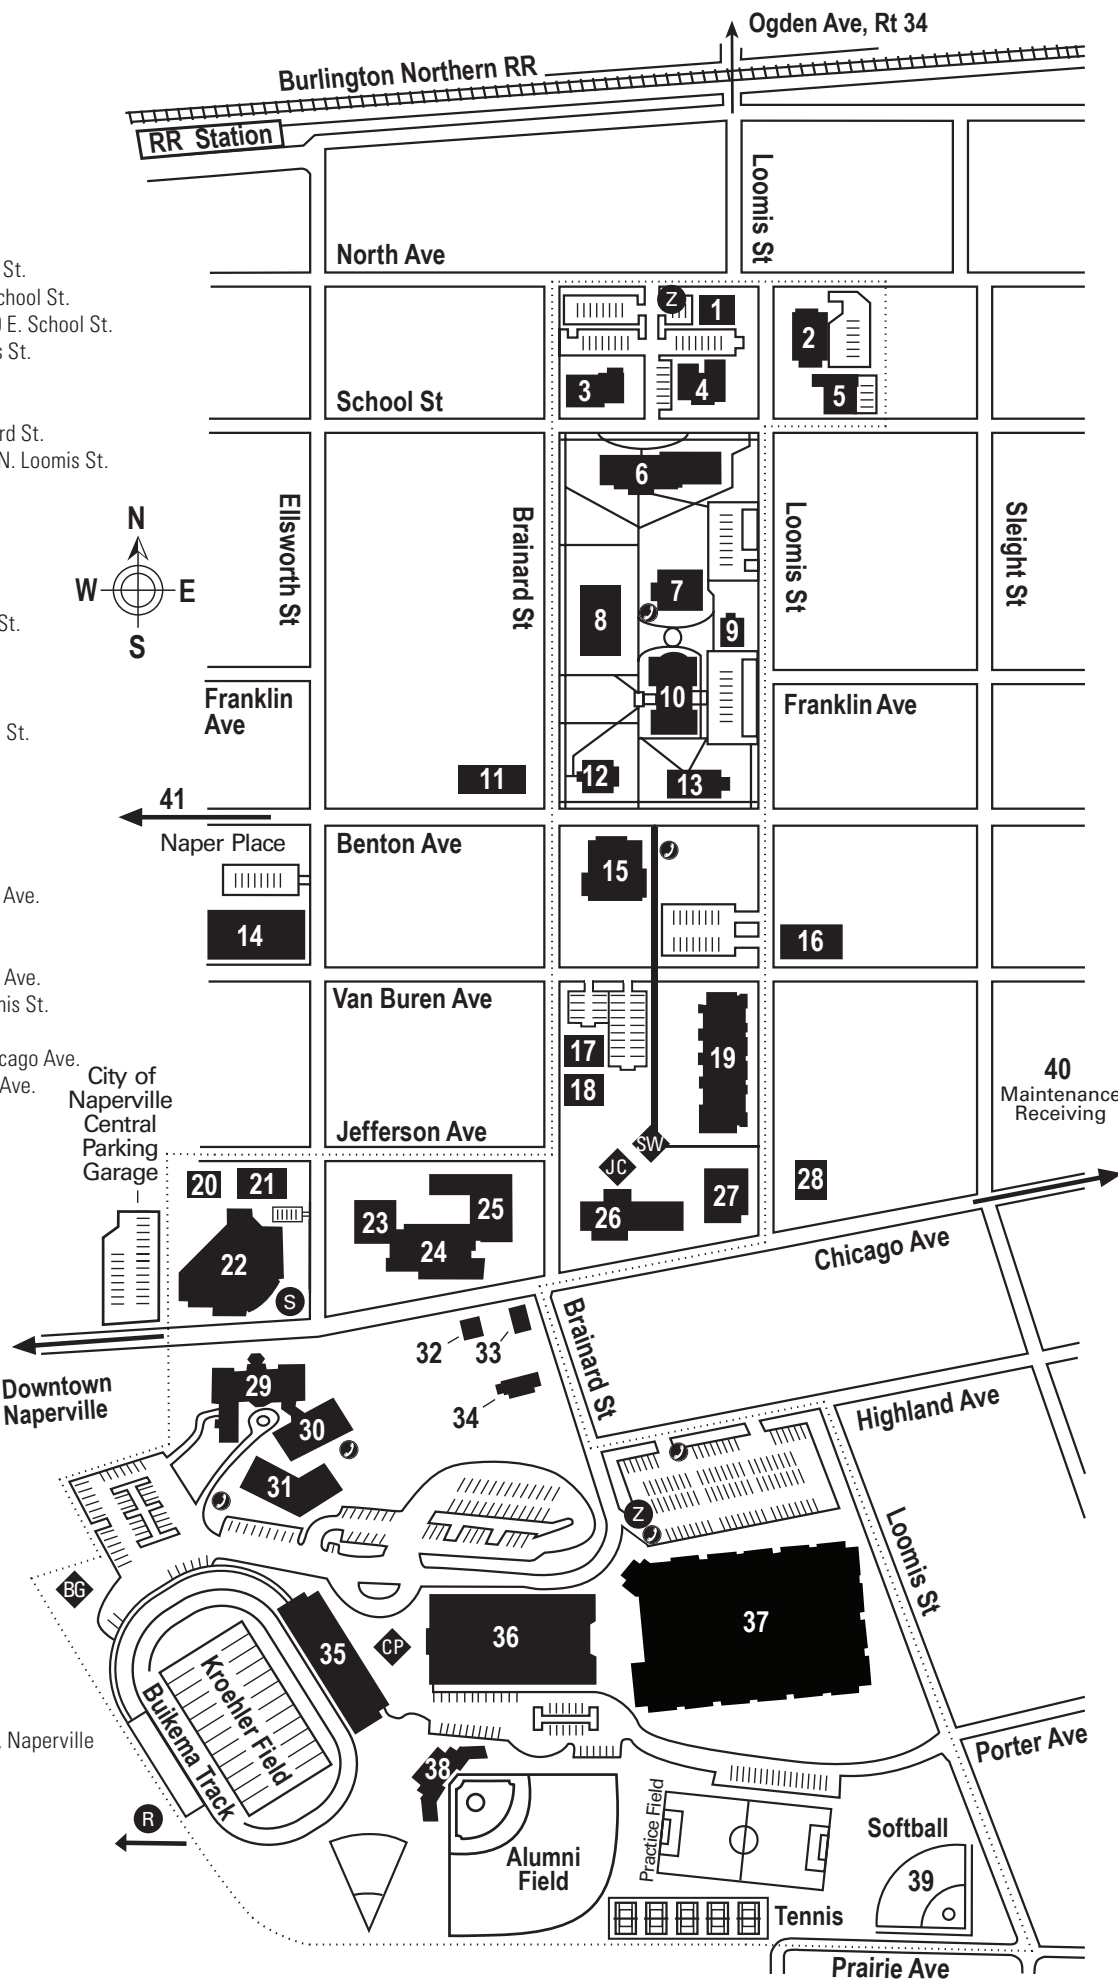

- **Z** Zipcar Reserve a car online or on your mobile phone. Go to Zipcar.com/ncc.
- **S** Shuttle pickup to remote parking and shopping. For route and schedule, visit northcentralcollege.edu/shuttle.
- **R** Remote Parking Lot All Saints Catholic Academy, 1155 Aurora Ave., Naperville
- **E** Emergency Phones
- **BG** Bambule Riverwalk Gateway
- **CP** Championship Plaza
- **JC** Jefferson Commons
- **SW** Sesquicentennial Walkway