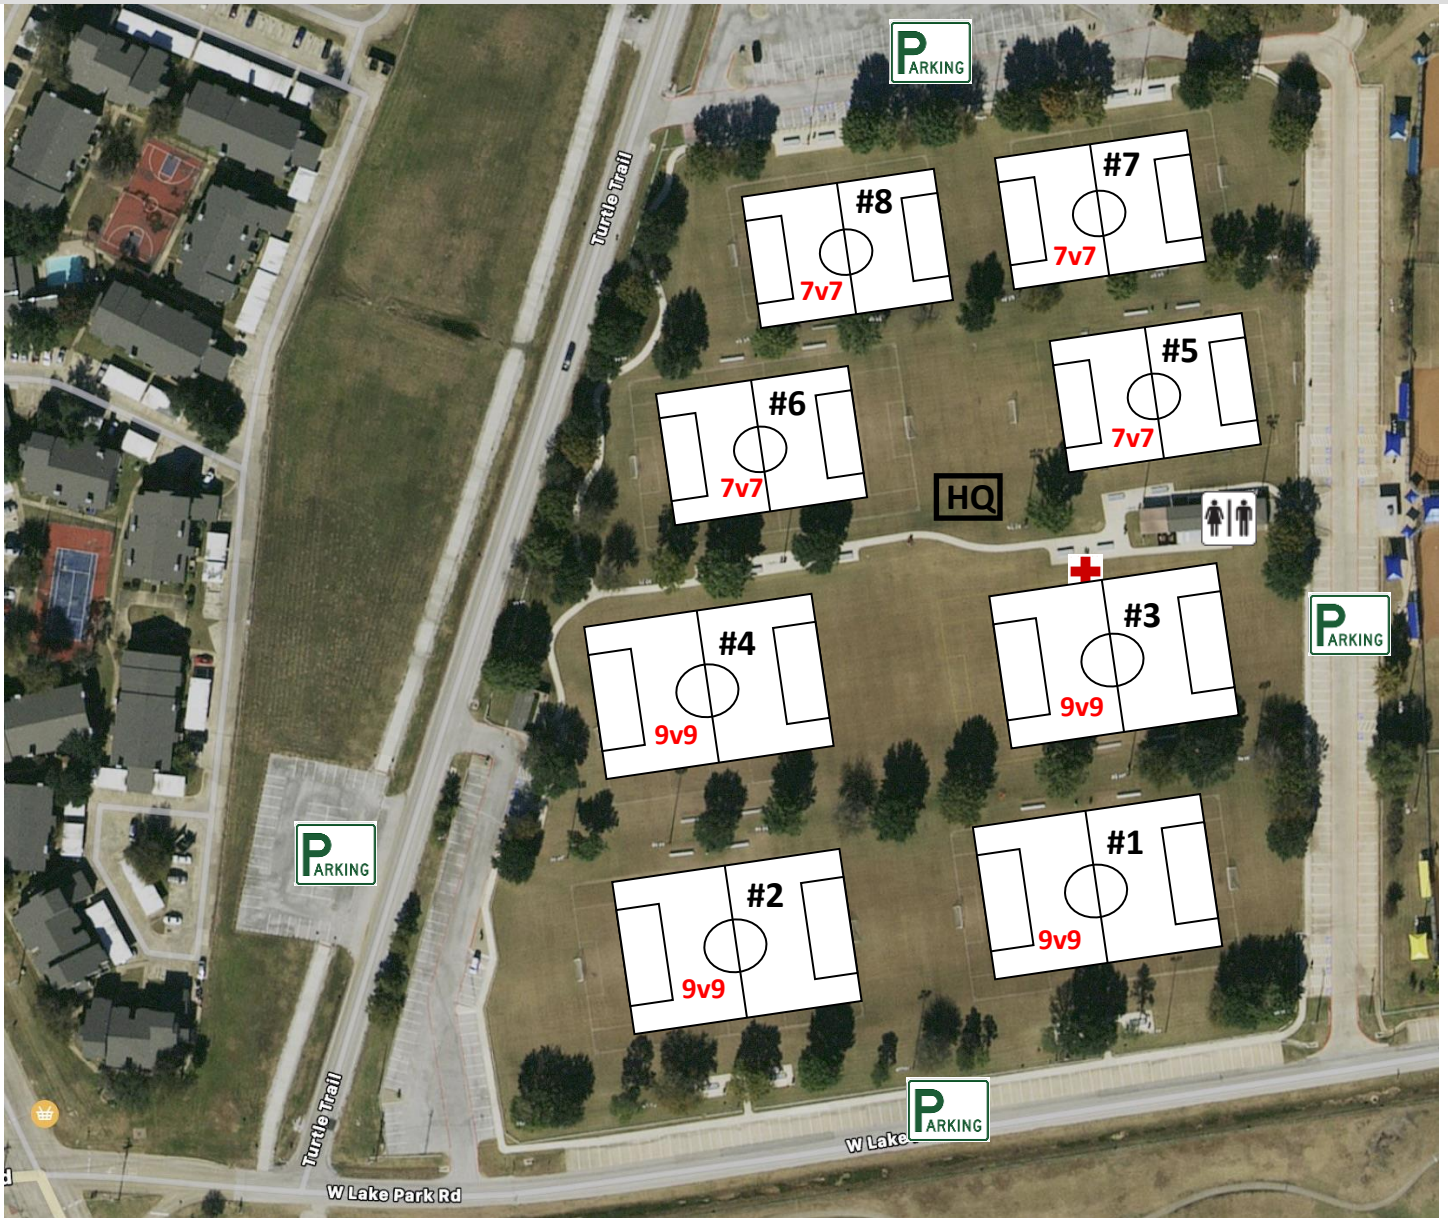

# Bob Wiseman Soccer Complex (Lake Park)

**29 W Lake Park Road  
Lewisville, TX 75057**