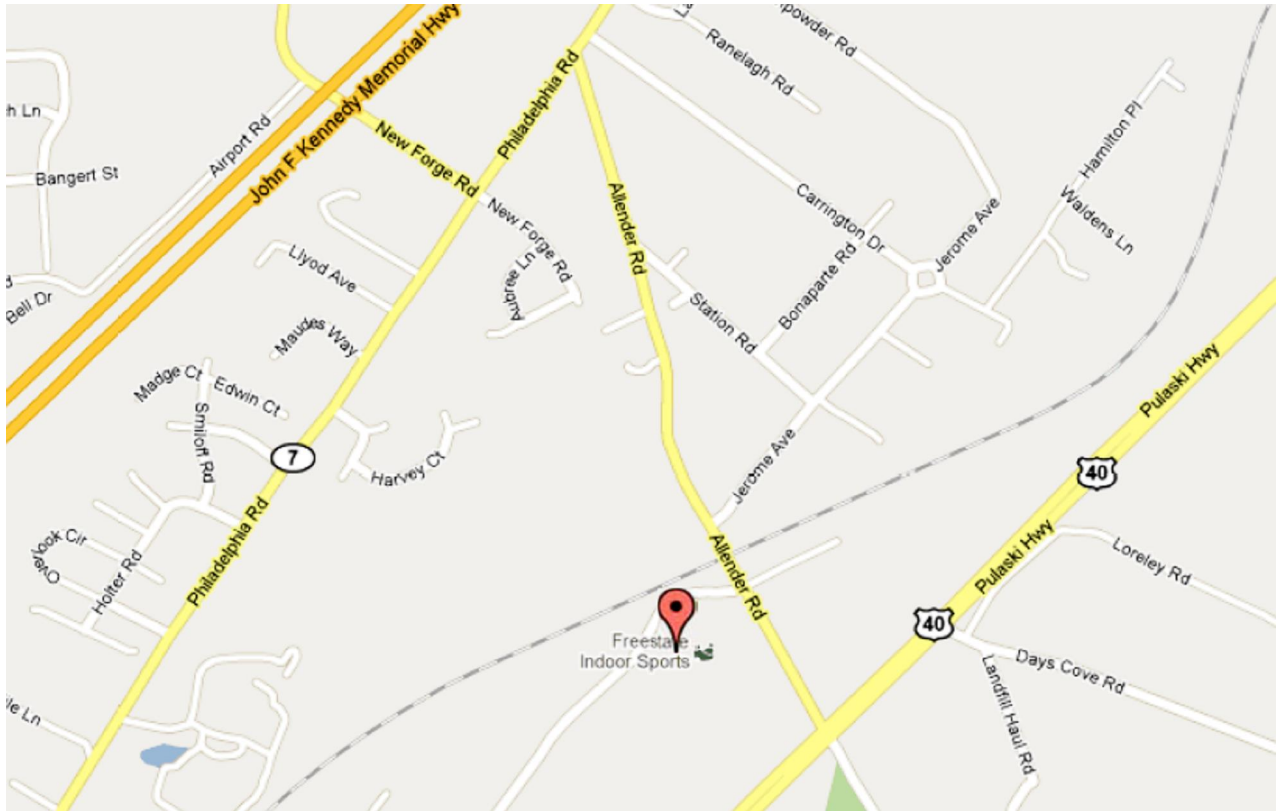

## FREESTATE SPORTS ARENA DIRECTIONS

### **Freestate Sports Arena**

5811 Allender Road  
White Marsh, MD 21162  
Phone: (410) 335-6400

**FROM THE NORTH:** Take I-95 south to exit 74 (Rt. 152). Turn left on Rt. 152 and go approximately 2 miles. Turn right on Rt. 40 and go approximately 5 miles. Turn right on Allender Road and Freestate Sports Arena is .2 miles on the left.

**FROM THE SOUTH:** Take I-95 north to exit 67A (Rt. 43). Follow Rt. 43 to Rt. 40. Turn right (east) on Rt. 40 and follow to the second traffic light. Turn left on Allender Road and Freestate Sports Arena is .2 miles on the left.