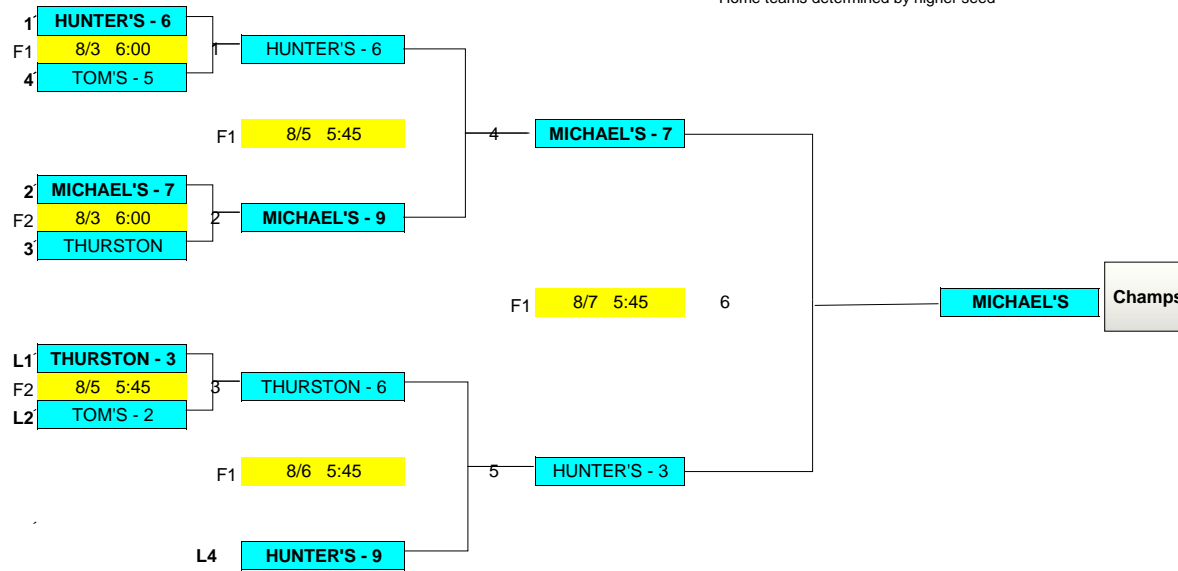

2020 MAJORS PLAYOFFS

Home teams determined by higher seed

	TEAMS	RECORD
1	HUNTER'S	10 - 2
2	MICHAEL'S	8 - 3
3	THURSTON	3 - 8
4	TOM'S	2 - 10