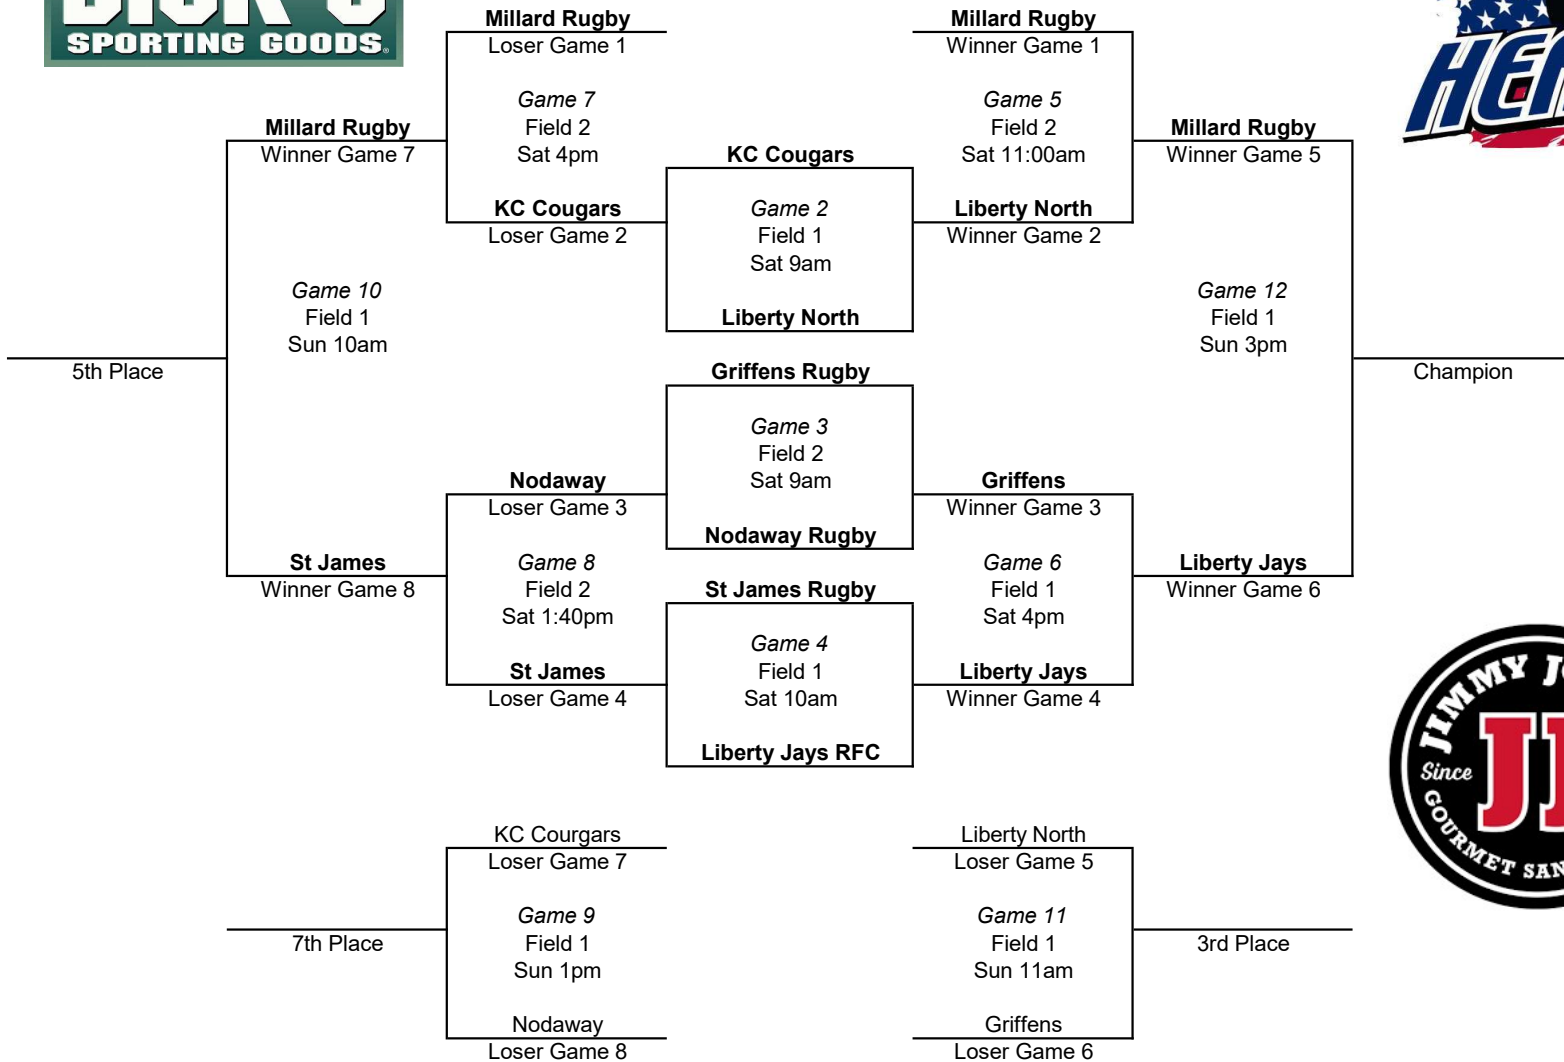

## Heart of America Classic High School Boys Seymour Division

EVERY SEASON STARTS AT

Team listed on TOP line for each game is the HOME team.