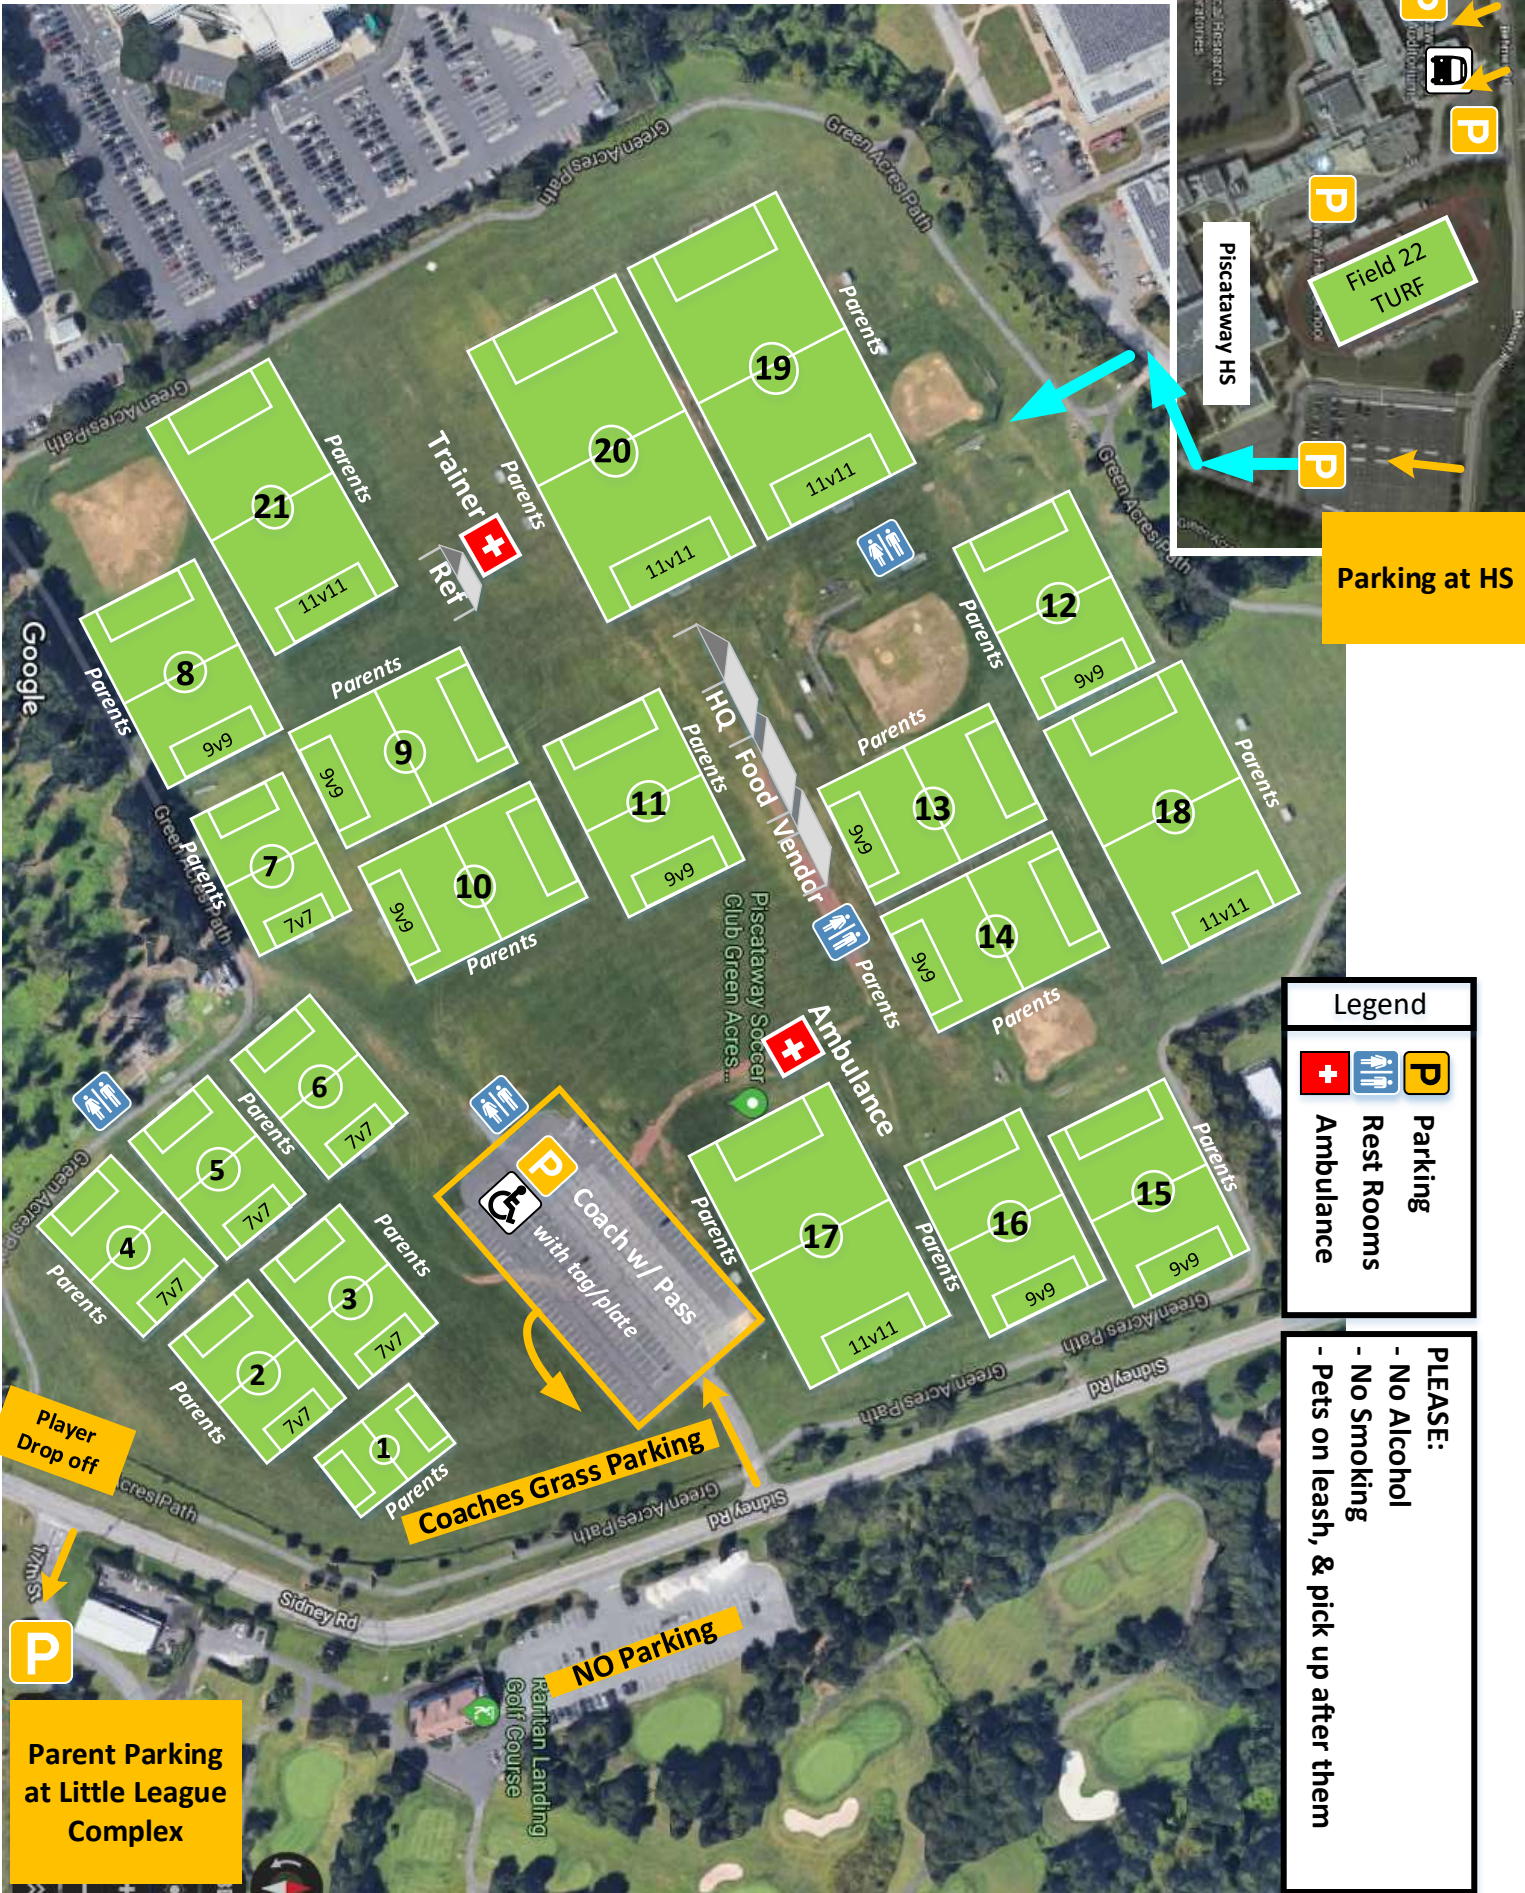

Piscataway FALL CLASSIC Tournament

Legend

-  Ambulance
-  Rest Rooms
-  Parking

PLEASE:

- No Alcohol
- No Smoking
- Pets on leash, & pick up after them

Parent Parking at Little League Complex

Parking at HS

NO Parking

Coaches Grass Parking

Player Drop off