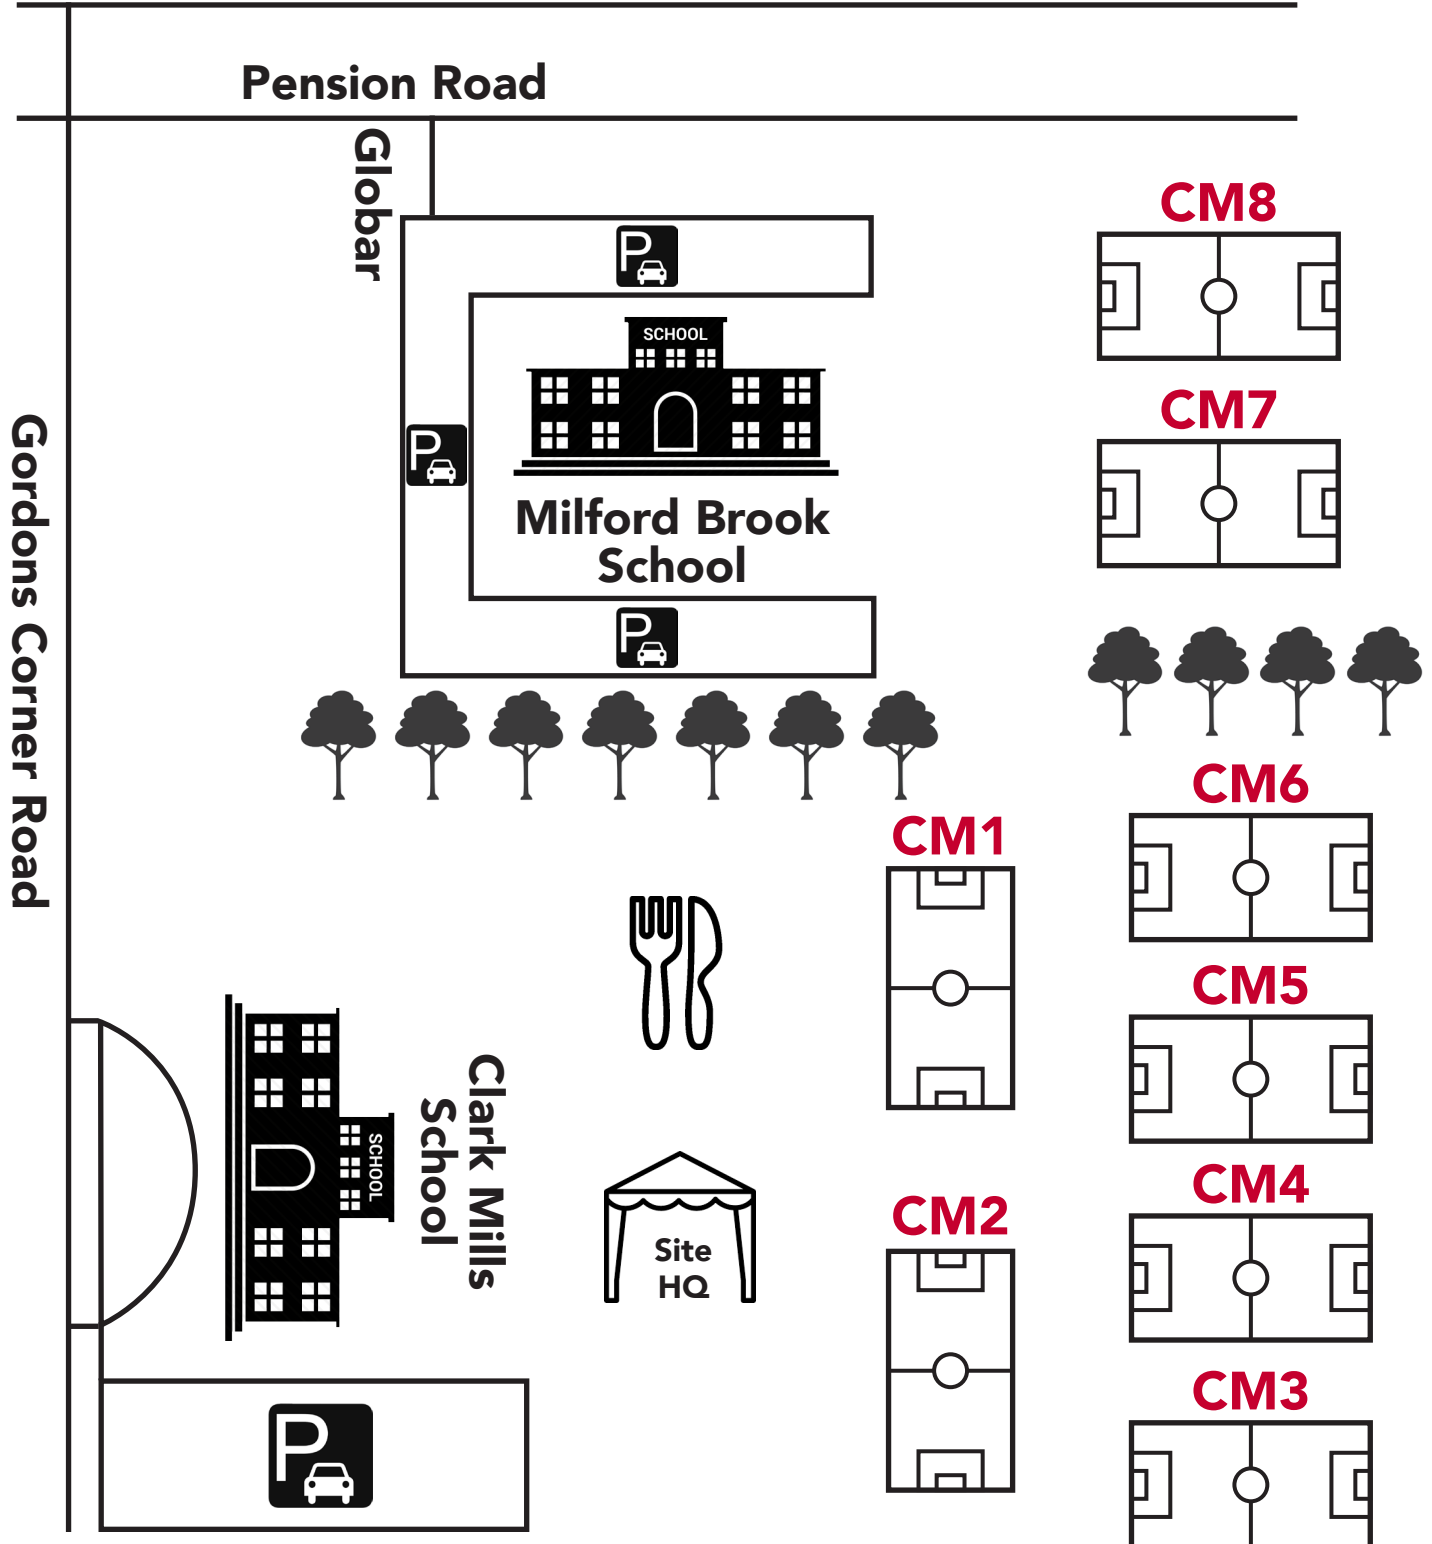

Milford Brook GPS Address: 20 Glocal Terrace, Manalapan, NJ

RayCatena® Freehold Family of Dealerships

RayCatena.com • 1-800-New-Auto

Field Sponsors

Rt. 527

Vanderburg Soccer Complex

GPS Address: 134 Venderburg Road, Marlboro, NJ 07746