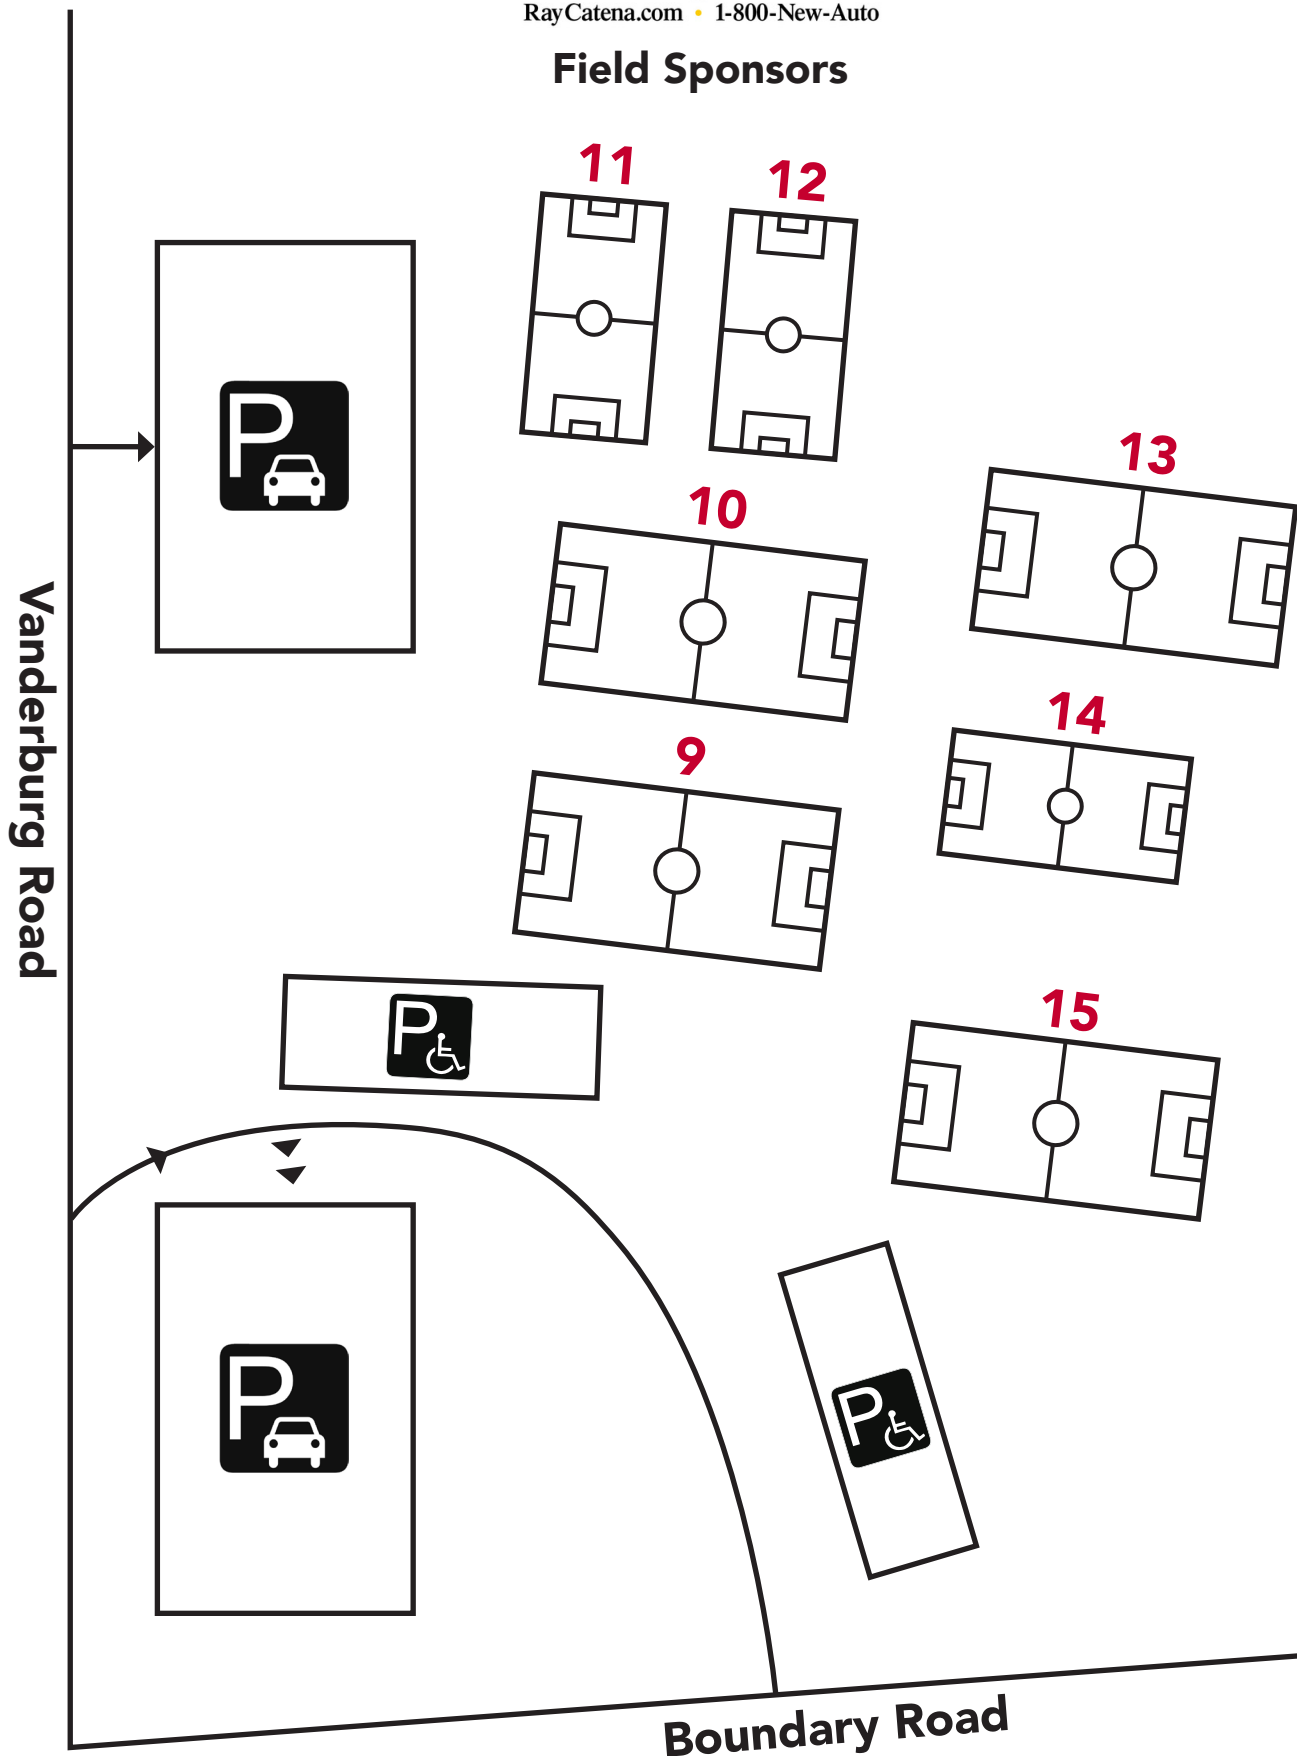

Vanderburg Soccer Complex

GPS Address: 134 Venderburg Road, Marlboro, NJ 07746

Ray Catena® Freehold Family of Dealerships

LEXUS Mercedes-Benz Audi
RayCatena.com • 1-800-New-Auto

Field Sponsors