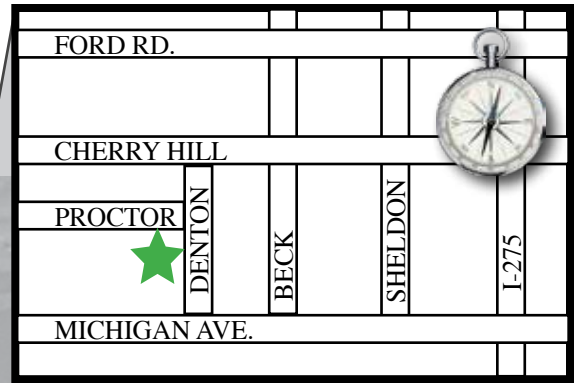

Independence Park

Proctor

LEGEND	
	4v4 (U7)
	7v7 (U8-U9)
	9v9 (U11/U12)
	11v11 (U13+)
	Field Rested

Independence Park is located off Denton Rd • South of Cherry Hill.
 GPS/Mapquest: 1898 Denton Road • Canton, MI 48188
 42°17'33.75 N - 83°31'32.48 W