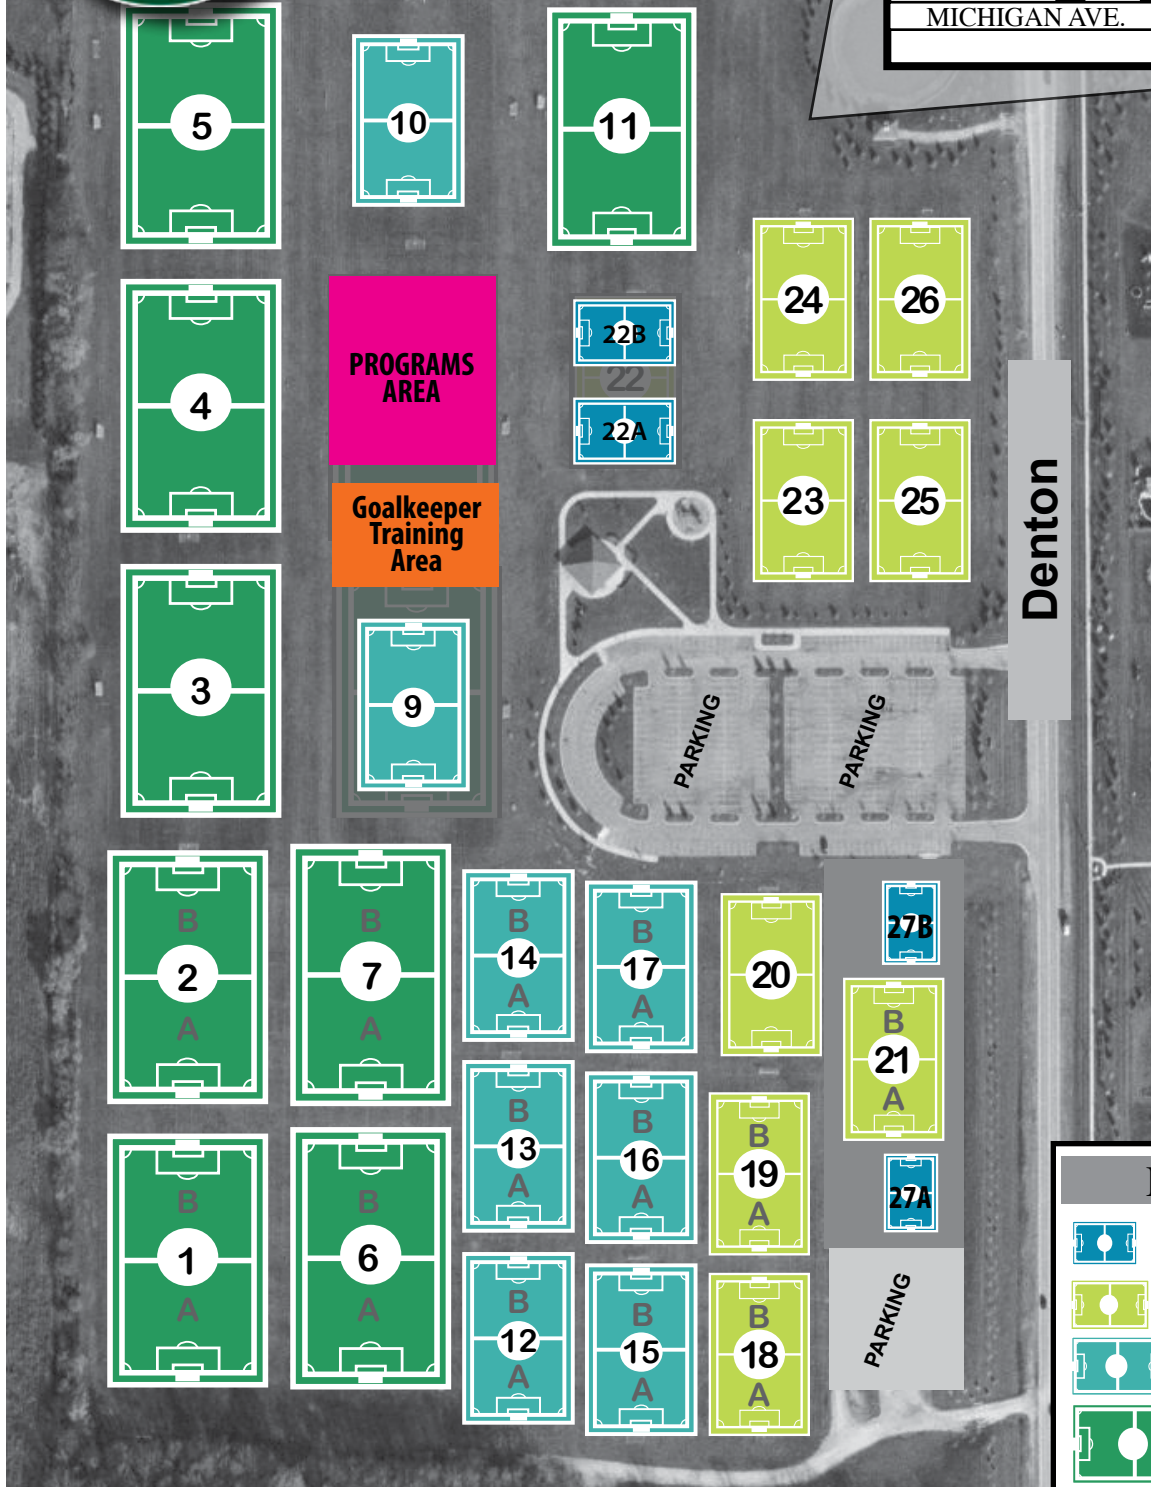

Independence Park

Proctor

LEGEND	
	4v4 (U7)
	7v7 (U8-U9)
	9v9 (U11/U12)
	11v11 (U13+)
	Field Rested

Independence Park is located off Denton Rd • South of Cherry Hill.
 GPS/Mapquest: 1898 Denton Road • Canton, MI 48188
 42°17'33.75 N - 83°31'32.48 W