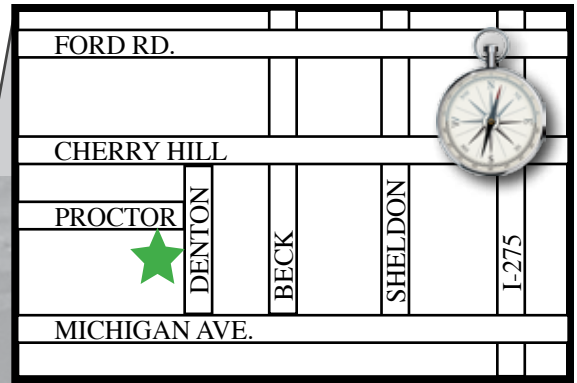

Independence Park

Proctor

LEGEND	
	4v4 (U7)
	7v7 (U8-U9)
	9v9 (U11/U12)
	11v11 (U13+)
	Field Rested

Independence Park is located off Denton Rd • South of Cherry Hill.
 GPS/Mapquest: 1898 Denton Road • Canton, MI 48188
 42°17'33.75 N - 83°31'32.48 W