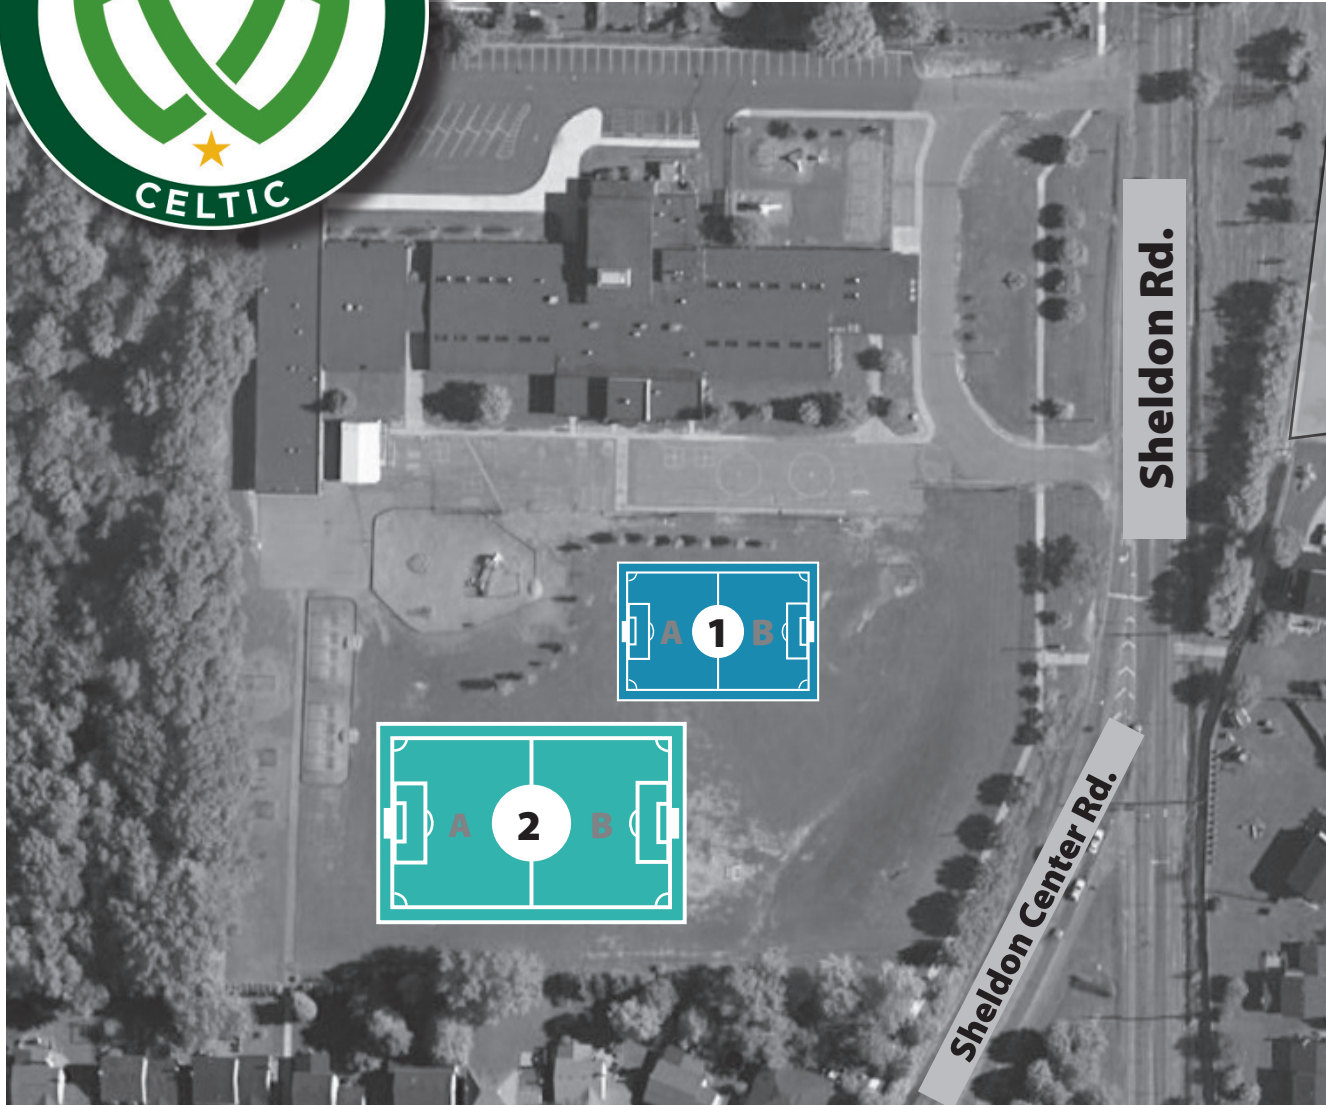

Gallimore Elementary School

Gallimore Elementary School

Located off Sheldon Road between Joy Rd. and Warren Rd.

GPS/Mapquest: 8375 N Sheldon Road
Canton, MI 48187

42°20'48.81 N • 83°24'45.56 W

LEGEND

7v7 (U9/U10)

9v9 (U11/U12)

cantonsoccerclub.com