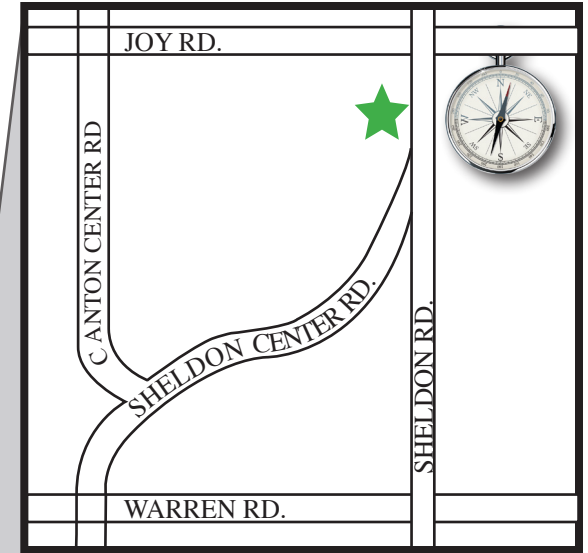

Gallimore Elementary School

Gallimore Elementary School

Located off Sheldon Road between Joy Rd. and Warren Rd.

GPS/Mapquest: 8375 N Sheldon Road
Canton, MI 48187

42°20'48.81 N • 83°24'45.56 W

LEGEND

7v7 (U9/U10)