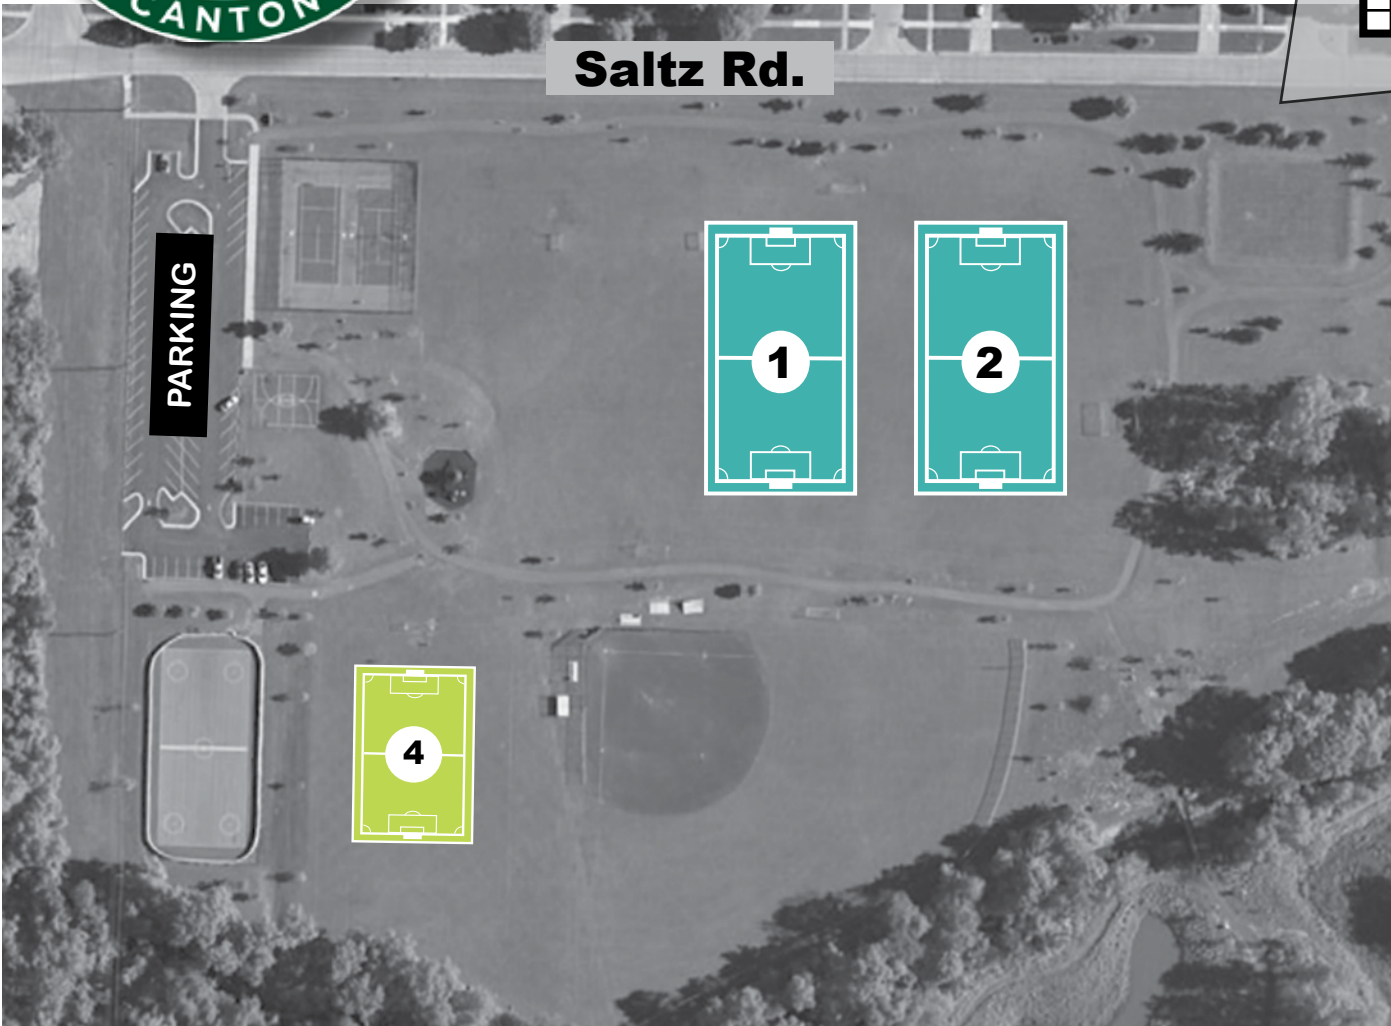

## Flodin Park

Located off Saltz Road  
between Lilley and Sheldon

GPS/Mapquest:  
43399 Saltz Road  
Canton, MI 48187

42°18'54.02 N  
83°28'03.04 W

LEGEND	
	7v7 (U8-U10)
	9v9 (U11/U12)
	11v11 (U13+)

[www.CantonSoccerClub.com](http://www.CantonSoccerClub.com)