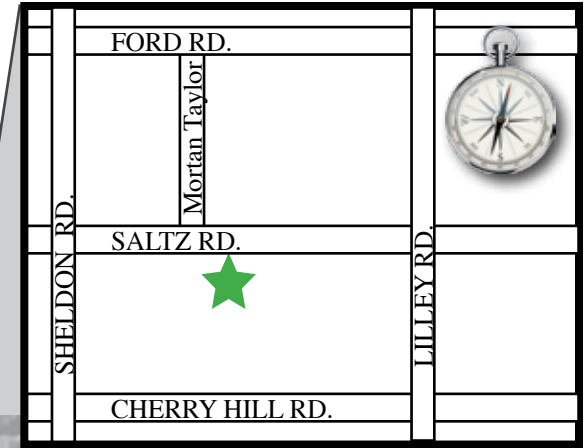

## Flodin Park

Located off Saltz Road  
between Lilley and Sheldon

GPS/Mapquest:  
43399 Saltz Road  
Canton, MI 48187

42°18'54.02 N  
83°28'03.04 W

LEGEND	
	7v7 (U8-U10)
	9v9 (U11/U12)
	11v11 (U13+)

[www.CantonSoccerClub.com](http://www.CantonSoccerClub.com)