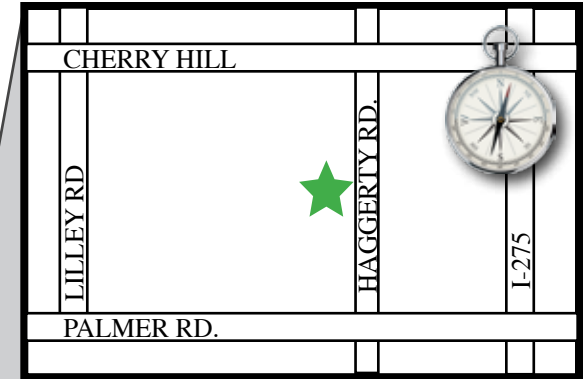

Field Elementary School

cantonsoccerclub.com

Field Elementary School is located off Haggerty Rd between Cherry Hill and Palmer
GPS/Mapquest: 1000 S. Haggerty Road Canton, MI 48188
42°18'07.12 N by 83°26'53.16 W

LEGEND	
	7v7 (U9/U10)
	9v9 (U11/U12)