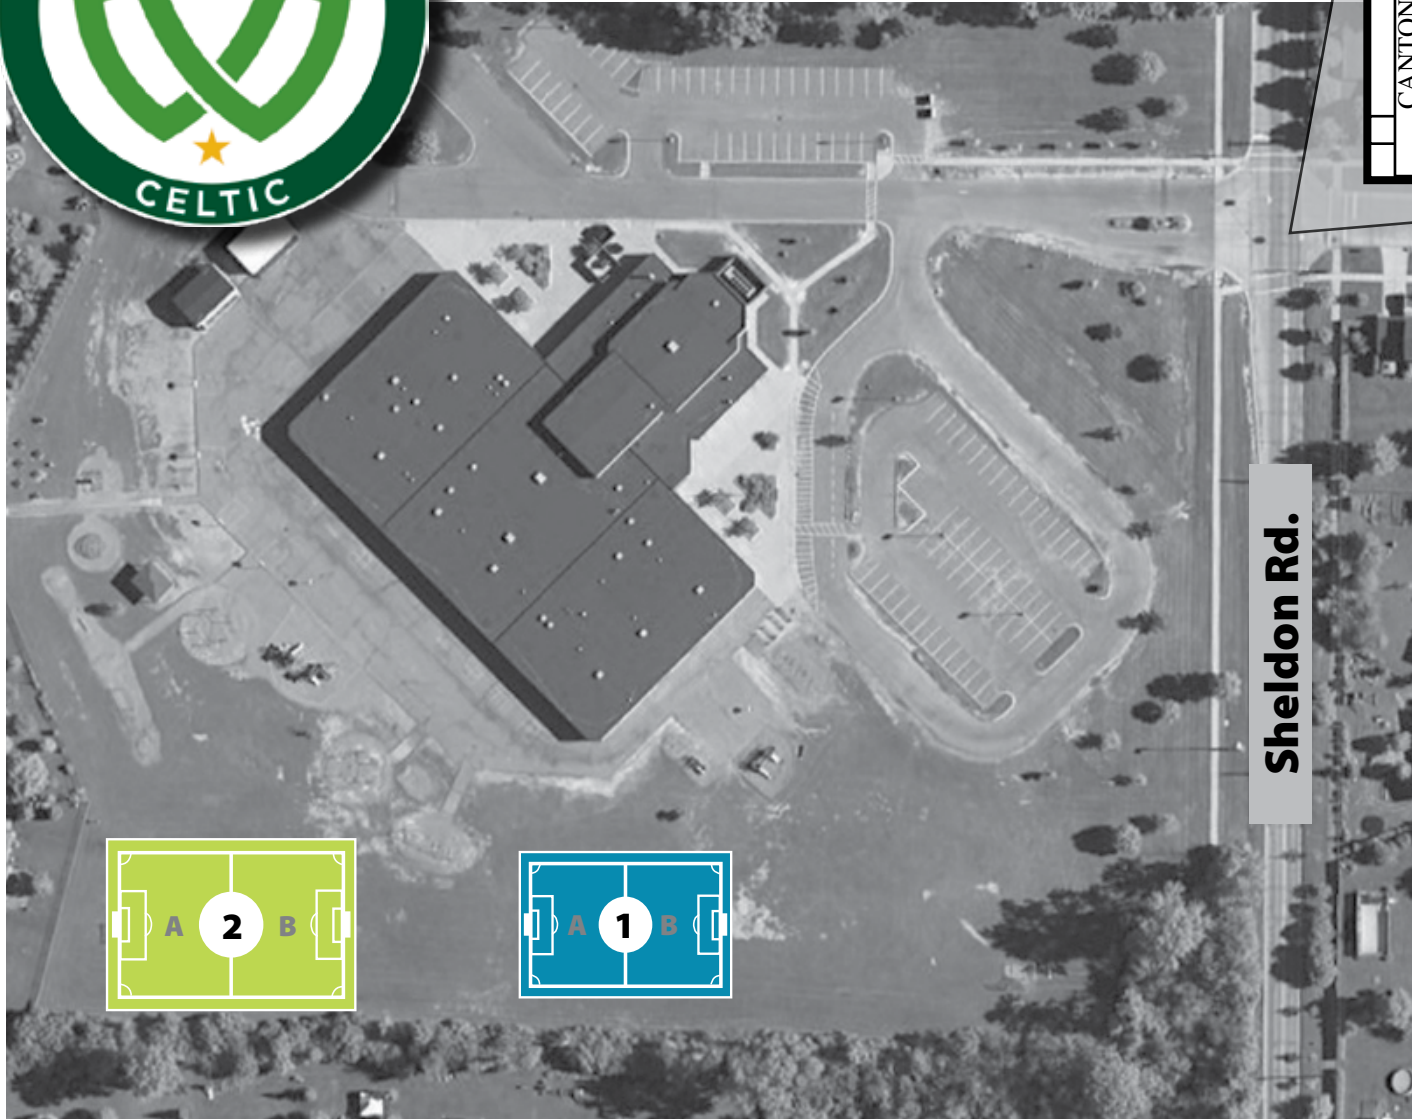

Bentley Elementary School

Bentley Elementary School

Located off Sheldon Road
between Cherry Hill and
Palmer.

GPS/Mapquest: 1100 S. Sheldon
Canton, MI 48188

42°17'59.76 N
83°28'55.40 W

LEGEND	
	5v5 (U7/U8)
	7v7 (U9/U10)