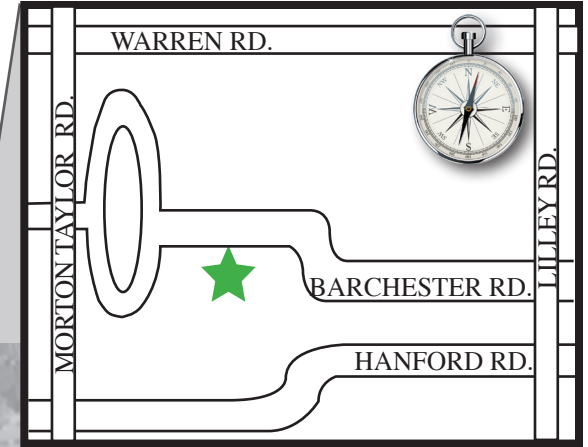

Barchester Park

www.CantonSoccerClub.com

Barchester Park

Located off Barchester Road between Warren and Hanford.

GPS/Mapquest:
43064 Barchester Rd.
Canton, MI 48187

42°19'56.89 N
83°27'55.33 W