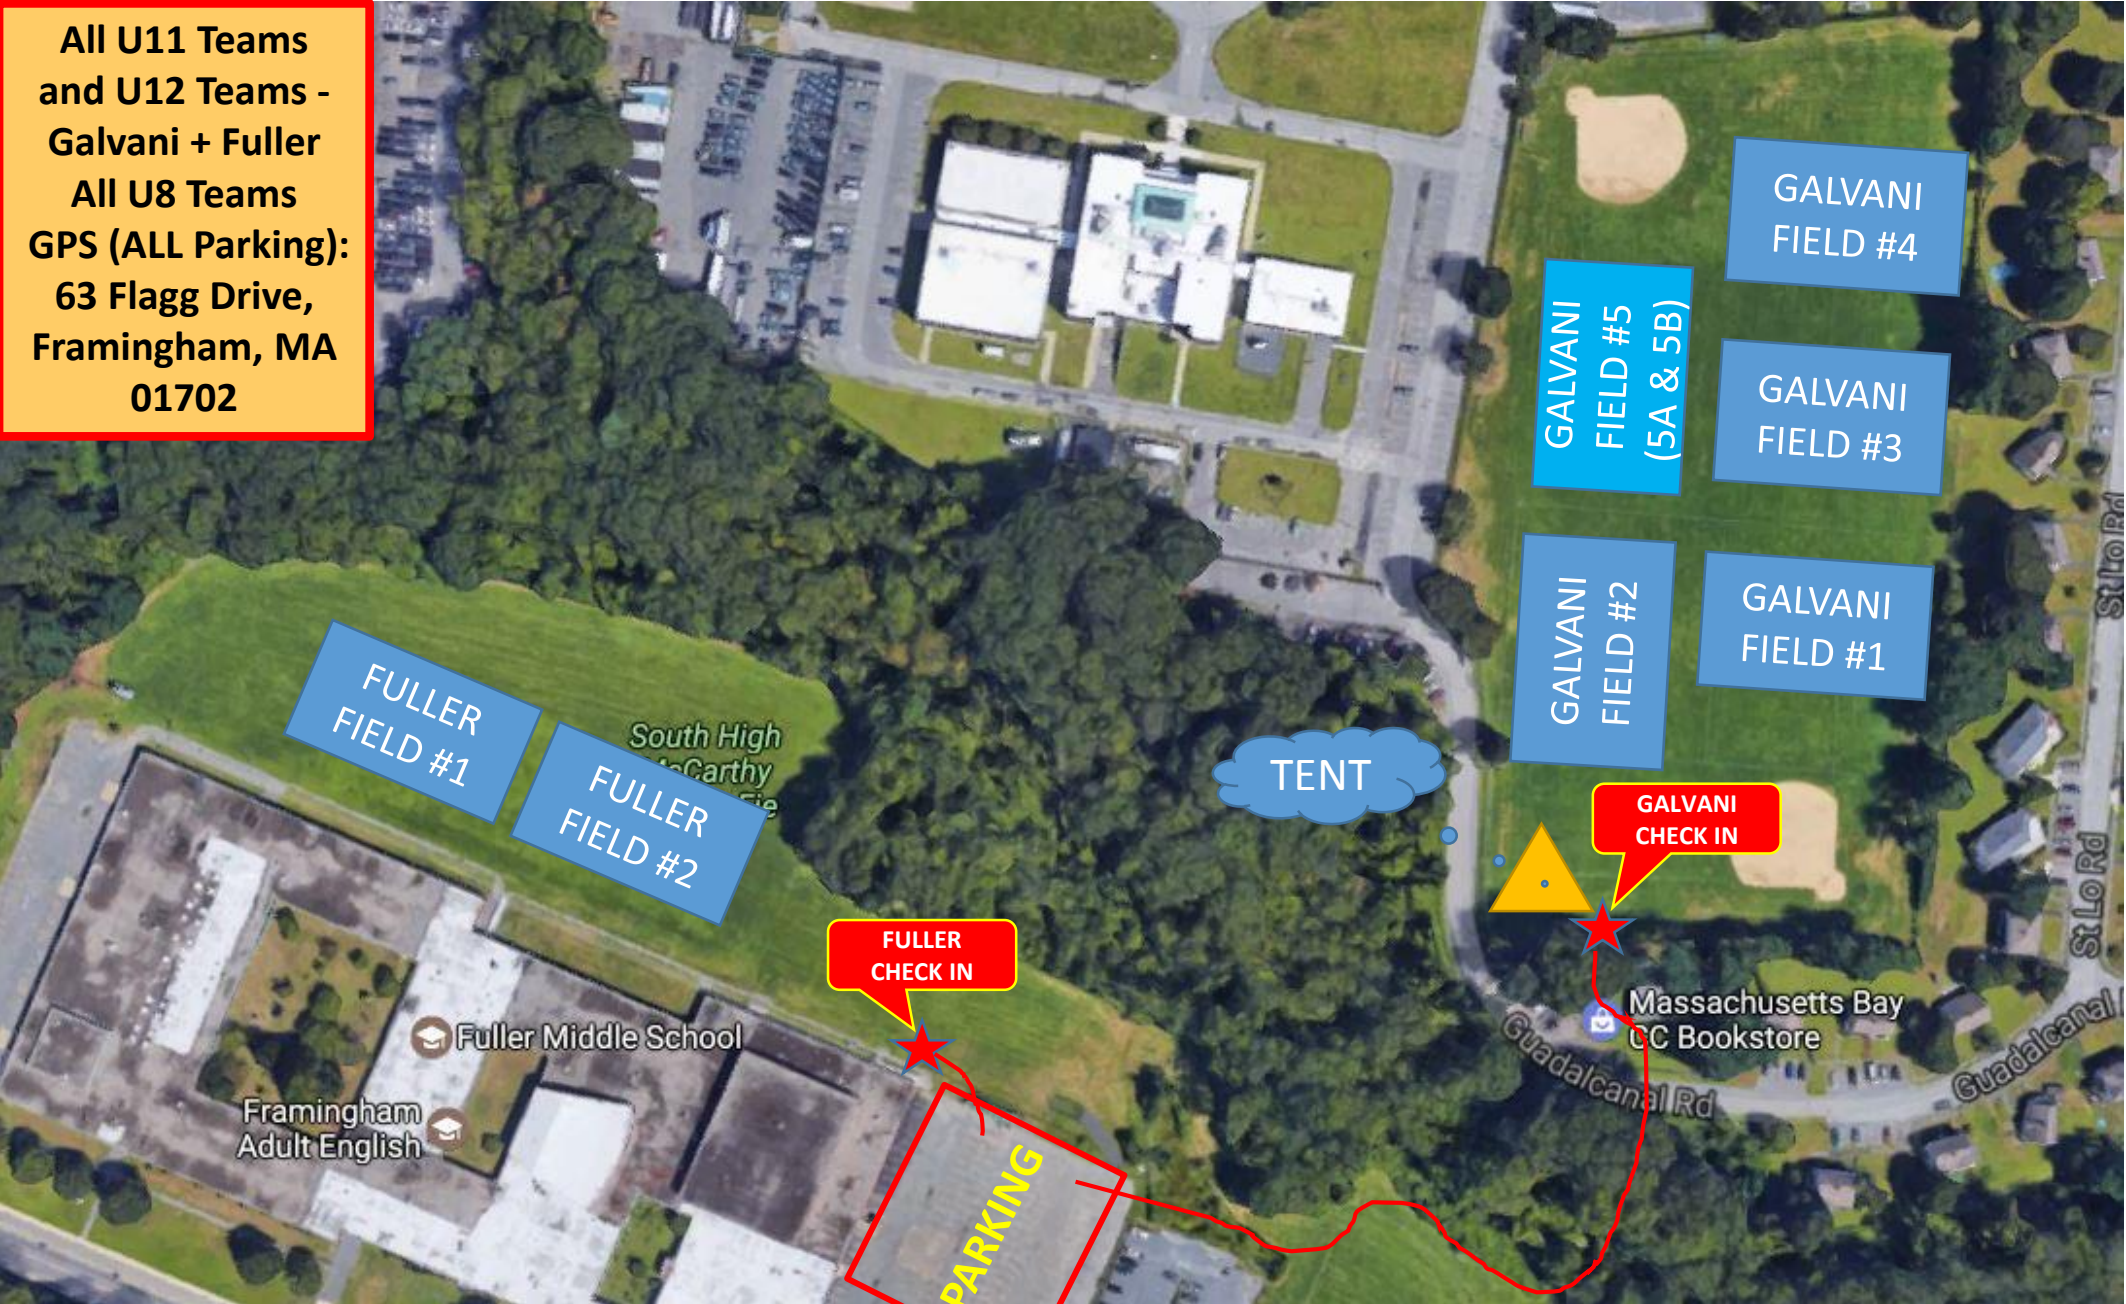

All U11 Teams
and U12 Teams -
Galvani + Fuller
All U8 Teams
GPS (ALL Parking):
63 Flagg Drive,
Framingham, MA
01702

FULLER
FIELD #1

FULLER
FIELD #2

GALVANI
FIELD #2

GALVANI
FIELD #5
(5A & 5B)

GALVANI
FIELD #3

GALVANI
FIELD #1

GALVANI
FIELD #4

FULLER
CHECK IN

GALVANI
CHECK IN

PARKING

TENT

Massachusetts Bay
CC Bookstore

Framingham
Adult English

Fuller Middle School

South High
St. Lo Rd

Guadalcanal Rd

Guadalcanal Rd

St. Lo Rd

St. Lo Rd