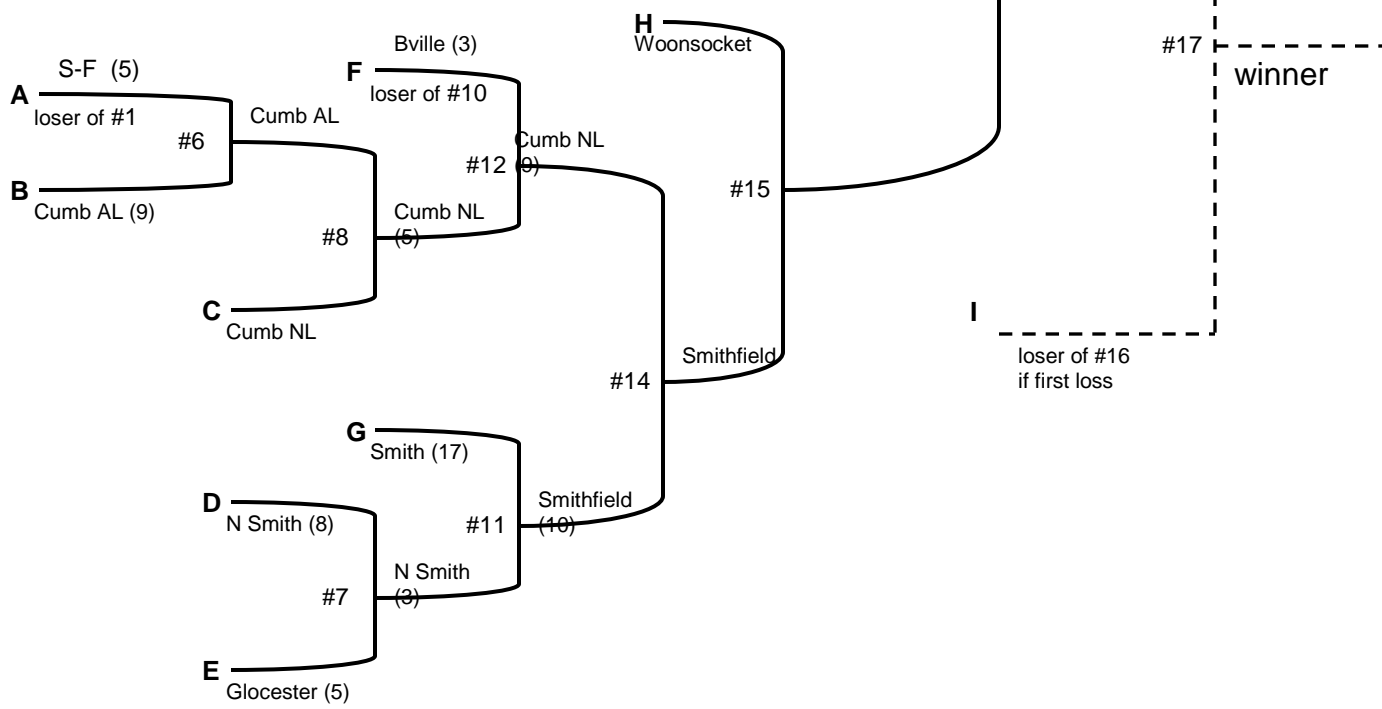

losers bracket