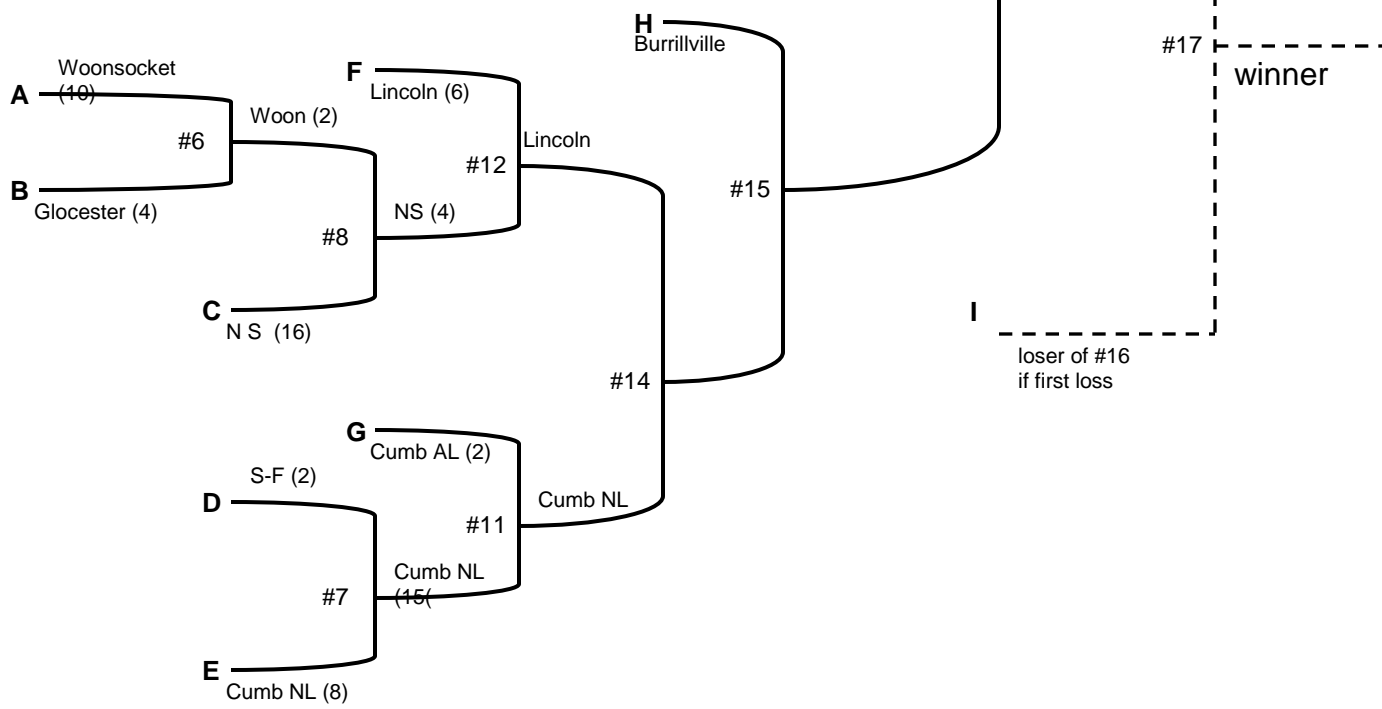

9/10 BB District 4 Tournament 9-team double elimination

winners bracket

losers bracket

9/10 BB District 4 Tournament
9-team double elimination

Game #	Date/Time	Teams	Location
1	July 2, 2015 5:30 PM	Scituate Foster (10) v Woonsocket (0)	Ayotte Field, Woonsocket *DH with 11/12
2	July 6, 2015 5:30 PM	Glocester (1) v Cumberland American(17)	Garvin Field, Cumberland *DH with 11/12
3	July 6, 2015 5:30 PM	North Smithfield (7) v Burrillville (11)	Pacheco Park, NS *DH with 11/12
4	July 6, 2015 5:30 PM	Lincoln (13) v S-F (0)	Hien Field, Lincoln *DH with 11/12
5	July 6, 2015 5:30 PM	Cumberland National (4) v Smithfield (19)	Deerfield Park, Smithfield
6	July 8, 2015 5:30 PM	Woonsocket (10) v Glocester (4)	Ayotte Field, Woonsocket *DH with 11/12
7	July 8, 2015 5:30 PM	S-F (2) v Cumberland National (8)	Garvin Field, Cumberland *DH with 9/10
9	July 8, 2015 7:30 PM	Cumberland American (4) v Burrillville (14)	Garvin Field, Cumberland *DH with 9/10
10	July 8, 2015 5:30 PM	Lincoln (19) v Smithfield (22)	Whipple Field, Smithfield
8	July 10, 2015 5:30	N Smithfield (16) v Woonsocket (2)	Pacheco Park, N Smithfield
11	July 10, 2015 5:30 PM	Cumberland AL (2) v Cumberland NL (15)	Garvin Field, Cumberland ** DH with 11/12
13	July 10, 2015 5:30 PM	Burrillville (10) v Smithfield (13)	Burrillville, Peck Field
12	July 13, 2014 5:30	Lincoln (6) v N. Smithfield (4)	Lincoln, Hien Field
14	July 15, 2015	Lincoln v Cumberland NL	Lincoln, Hien Field
15	July 17, 2015 5:30 PM	Burrillville v Lincoln	Lincoln, Hien Field
16	July 19, 2015	FINAL Smithfield v TBD	Burrillville, Peck Field
17(*IF)			