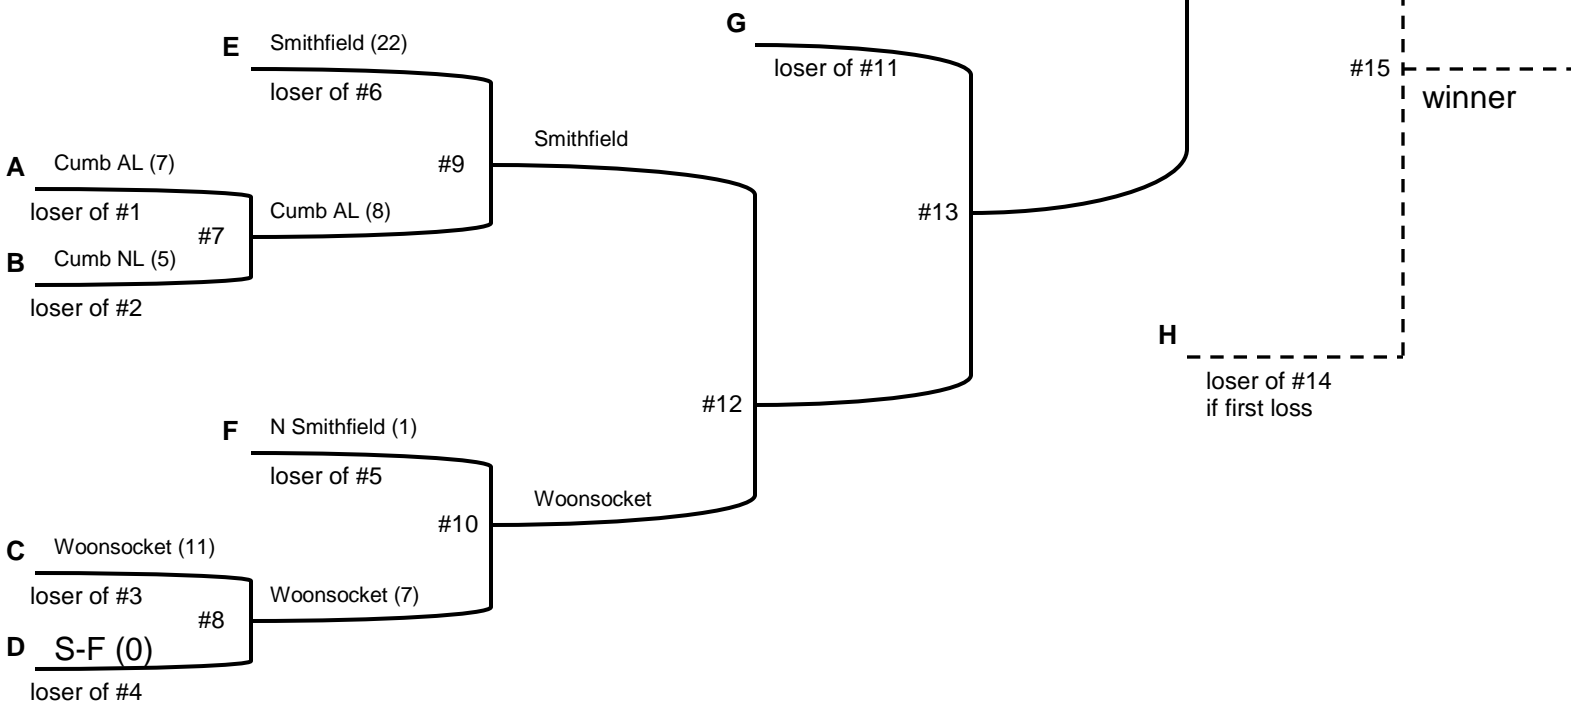

losers bracket