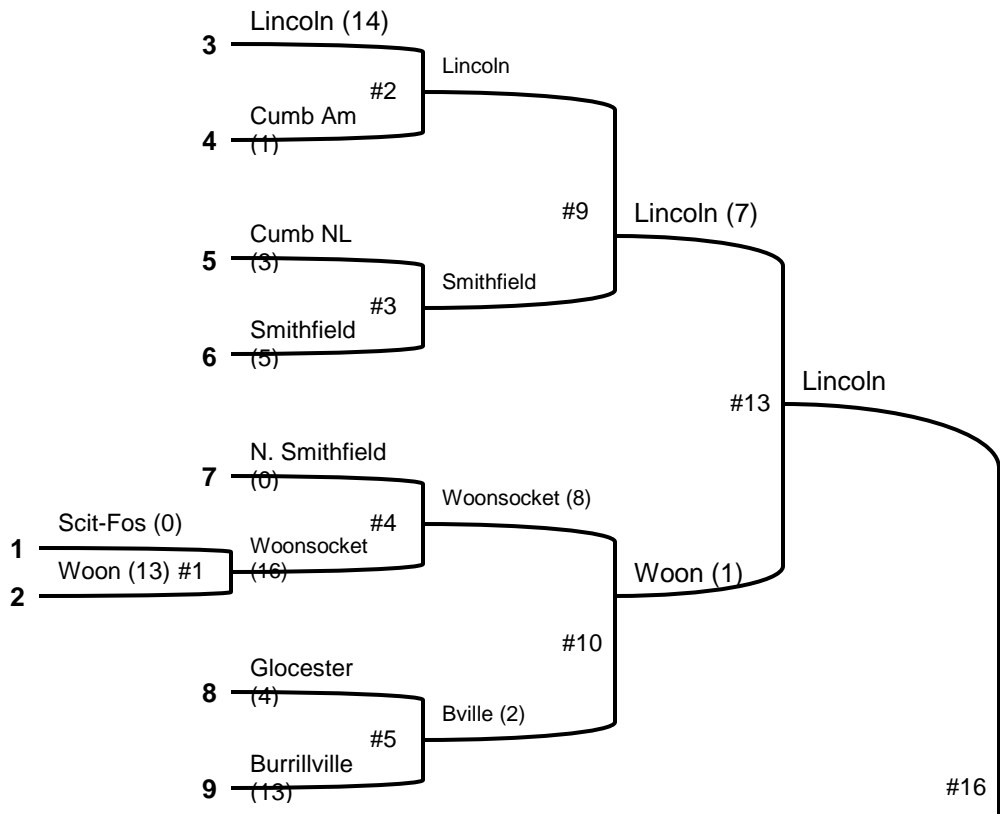

11/12 BB District 4 9-team double elimination

winners bracket