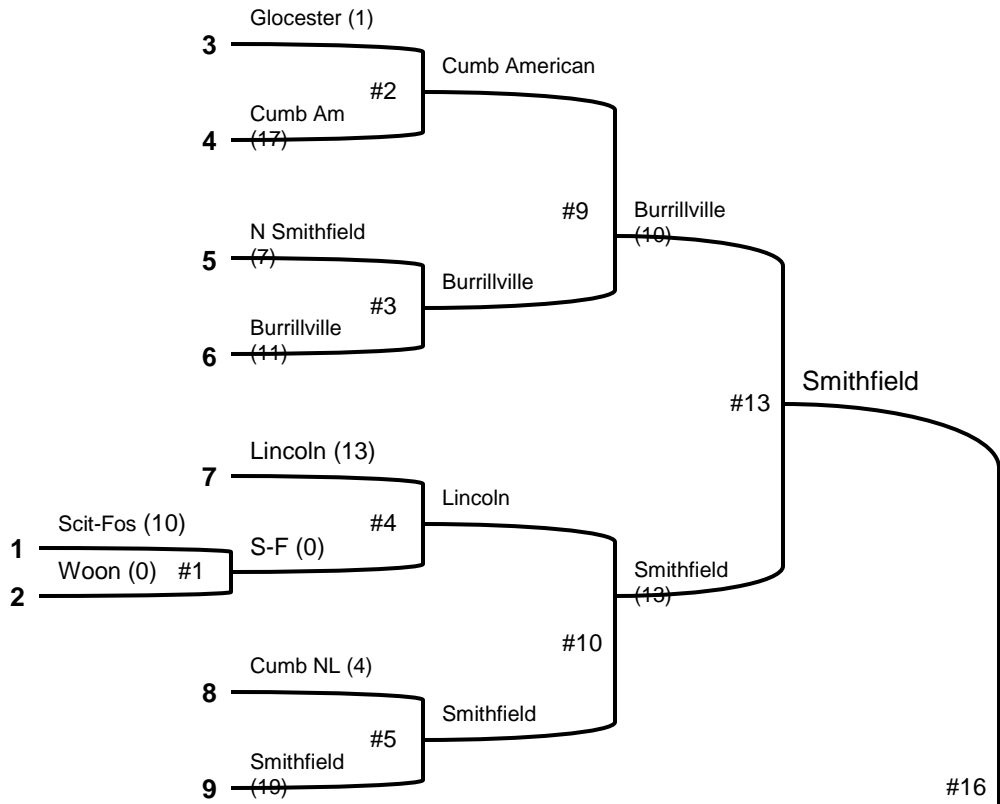

9/10 BB District 4 Tournament 9-team double elimination

winners bracket

losers bracket

9/10 BB District 4 Tournament
9-team double elimination

Game #	Date/Time	Teams	Location
1	July 2, 2015 5:30 PM	Scituate Foster (10) v Woonsocket (0)	Ayotte Field, Woonsocket *DH with 11/12
2	July 6, 2015 5:30 PM	Glocester (1) v Cumberland American(17)	Garvin Field, Cumberland *DH with 11/12
3	July 6, 2015 5:30 PM	North Smithfield (7) v Burrillville (11)	Pacheco Park, NS *DH with 11/12
4	July 6, 2015 5:30 PM	Lincoln (13) v S-F (0)	Hien Field, Lincoln *DH with 11/12
5	July 6, 2015 5:30 PM	Cumberland National (4) v Smithfield (19)	Deerfield Park, Smithfield
6	July 8, 2015 5:30 PM	Woonsocket (10) v Glocester (4)	Ayotte Field, Woonsocket *DH with 11/12
7	July 8, 2015 5:30 PM	S-F (2) v Cumberland National (8)	Garvin Field, Cumberland *DH with 9/10
9	July 8, 2015 7:30 PM	Cumberland American (4) v Burrillville (14)	Garvin Field, Cumberland *DH with 9/10
10	July 8, 2015 5:30 PM	Lincoln (19) v Smithfield (22)	Whipple Field, Smithfield
8	July 10, 2015 5:30	N Smithfield (16) v Woonsocket (2)	Pacheco Park, N Smithfield
11	July 10, 2015 5:30 PM	Cumberland AL (2) v Cumberland NL (15)	Garvin Field, Cumberland ** DH with 11/12
13	July 10, 2015 5:30 PM	Burrillville (10) v Smithfield (13)	Burrillville, Peck Field
12	July 13, 2014 5:30	Lincoln (6) v N. Smithfield (4)	Lincoln, Hien Field
14	July 15, 2015	Lincoln v Cumberland NL	Lincoln, Hien Field
15	July 17, 2015 5:30 PM	Burrillville v Lincoln	Lincoln, Hien Field
16	July 19, 2015	FINAL Smithfield v TBD	Burrillville, Peck Field
17(*IF)			