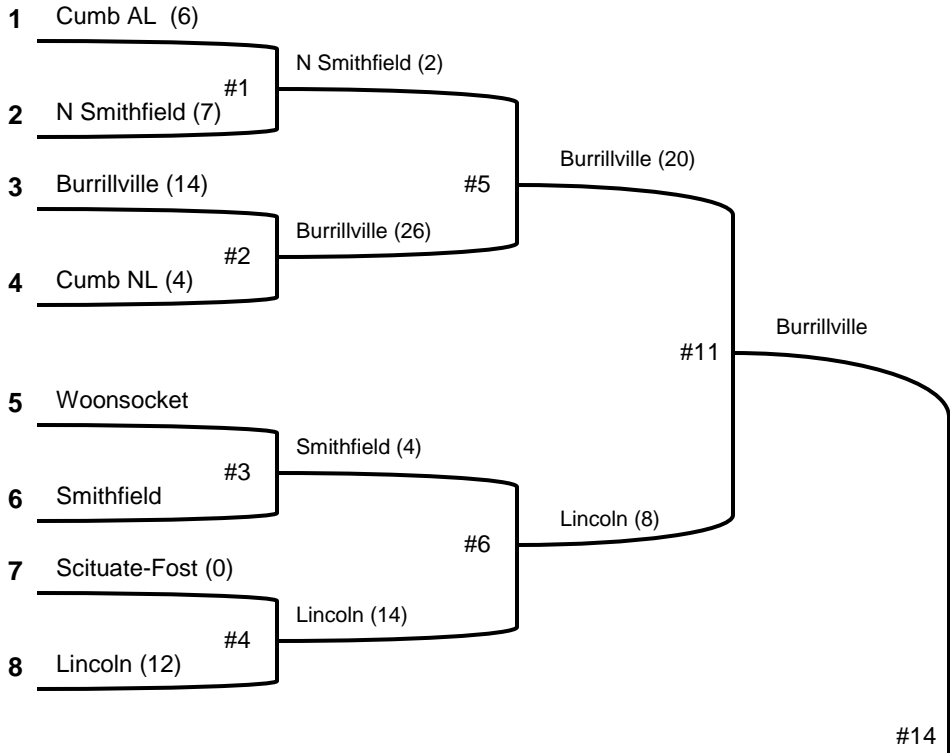

10/11 BB District 4 8-team double elimination

winners bracket