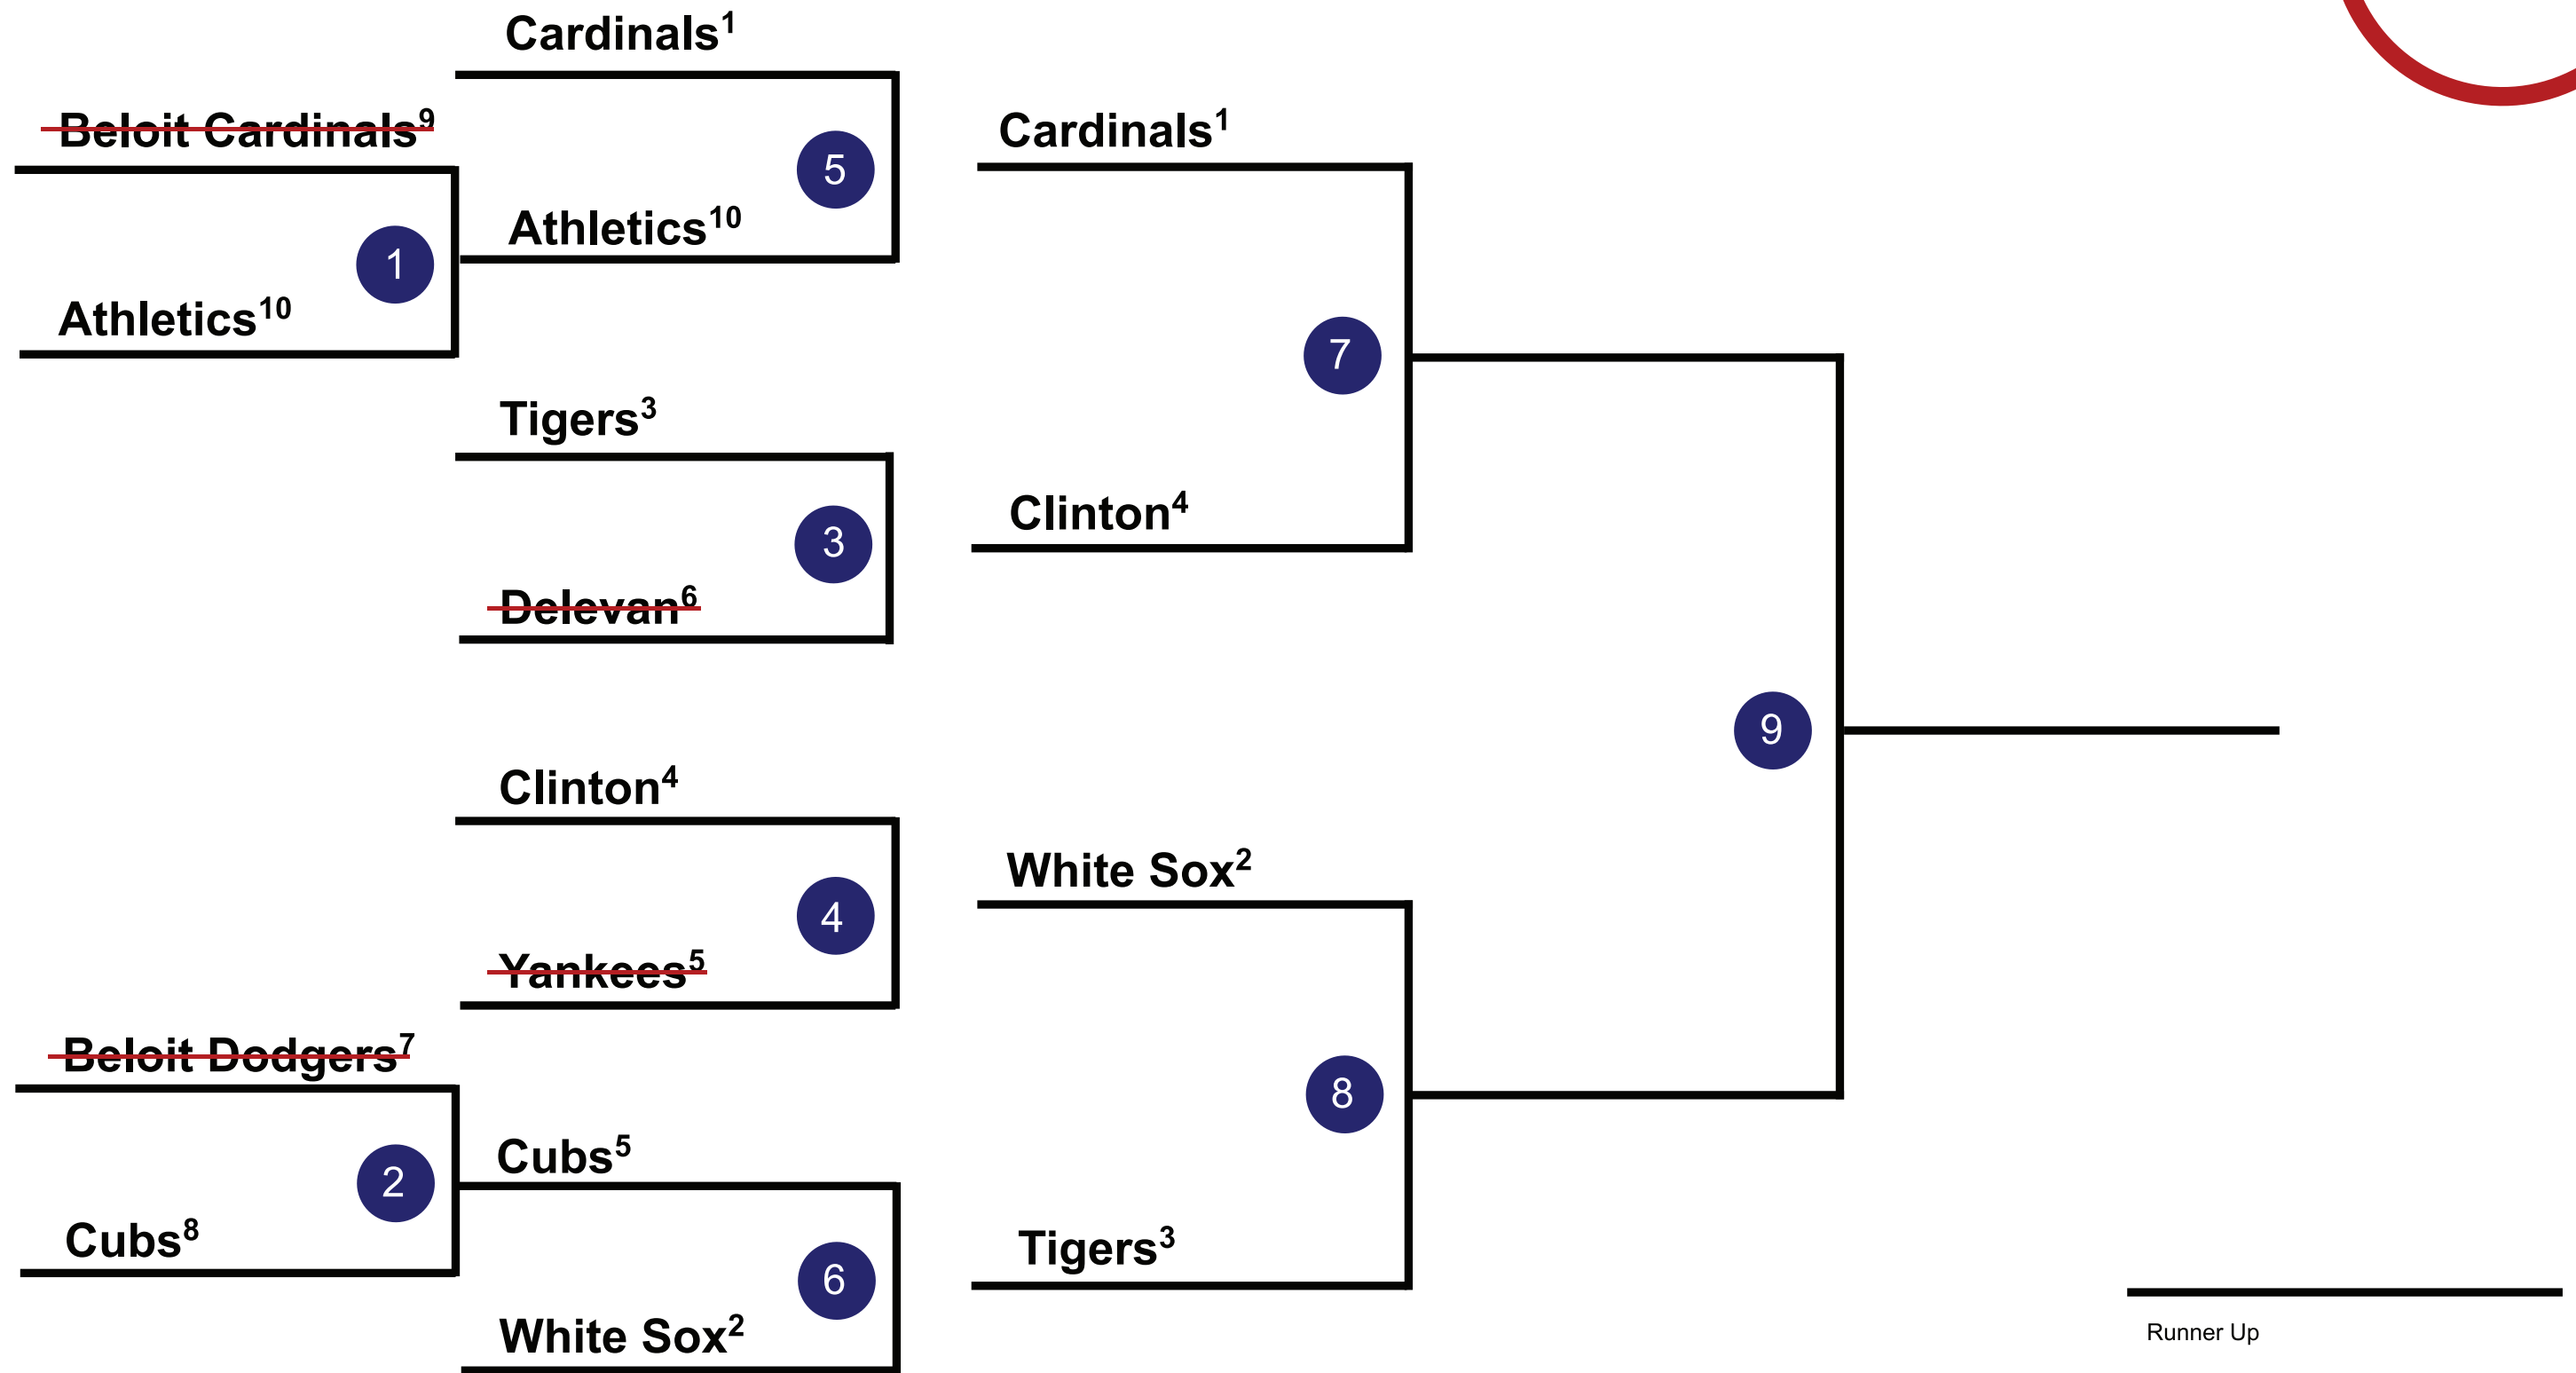

# STATELINE BASEBALL • 2021 CHAMPIONSHIP TOURNAMENT • BRACKET

SEE GAME SHEET FOR DATES/TIMES/LOCATIONS

# STATELINE BASEBALL • 2021 CHAMPIONSHIP TOURNAMENT • BRACKET

12u

SEE GAME SHEET FOR DATES/TIMES/LOCATIONS

# STATELINE BASEBALL • 2021 CHAMPIONSHIP TOURNAMENT • BRACKET

14u

SEE GAME SHEET FOR DATES/TIMES/LOCATIONS