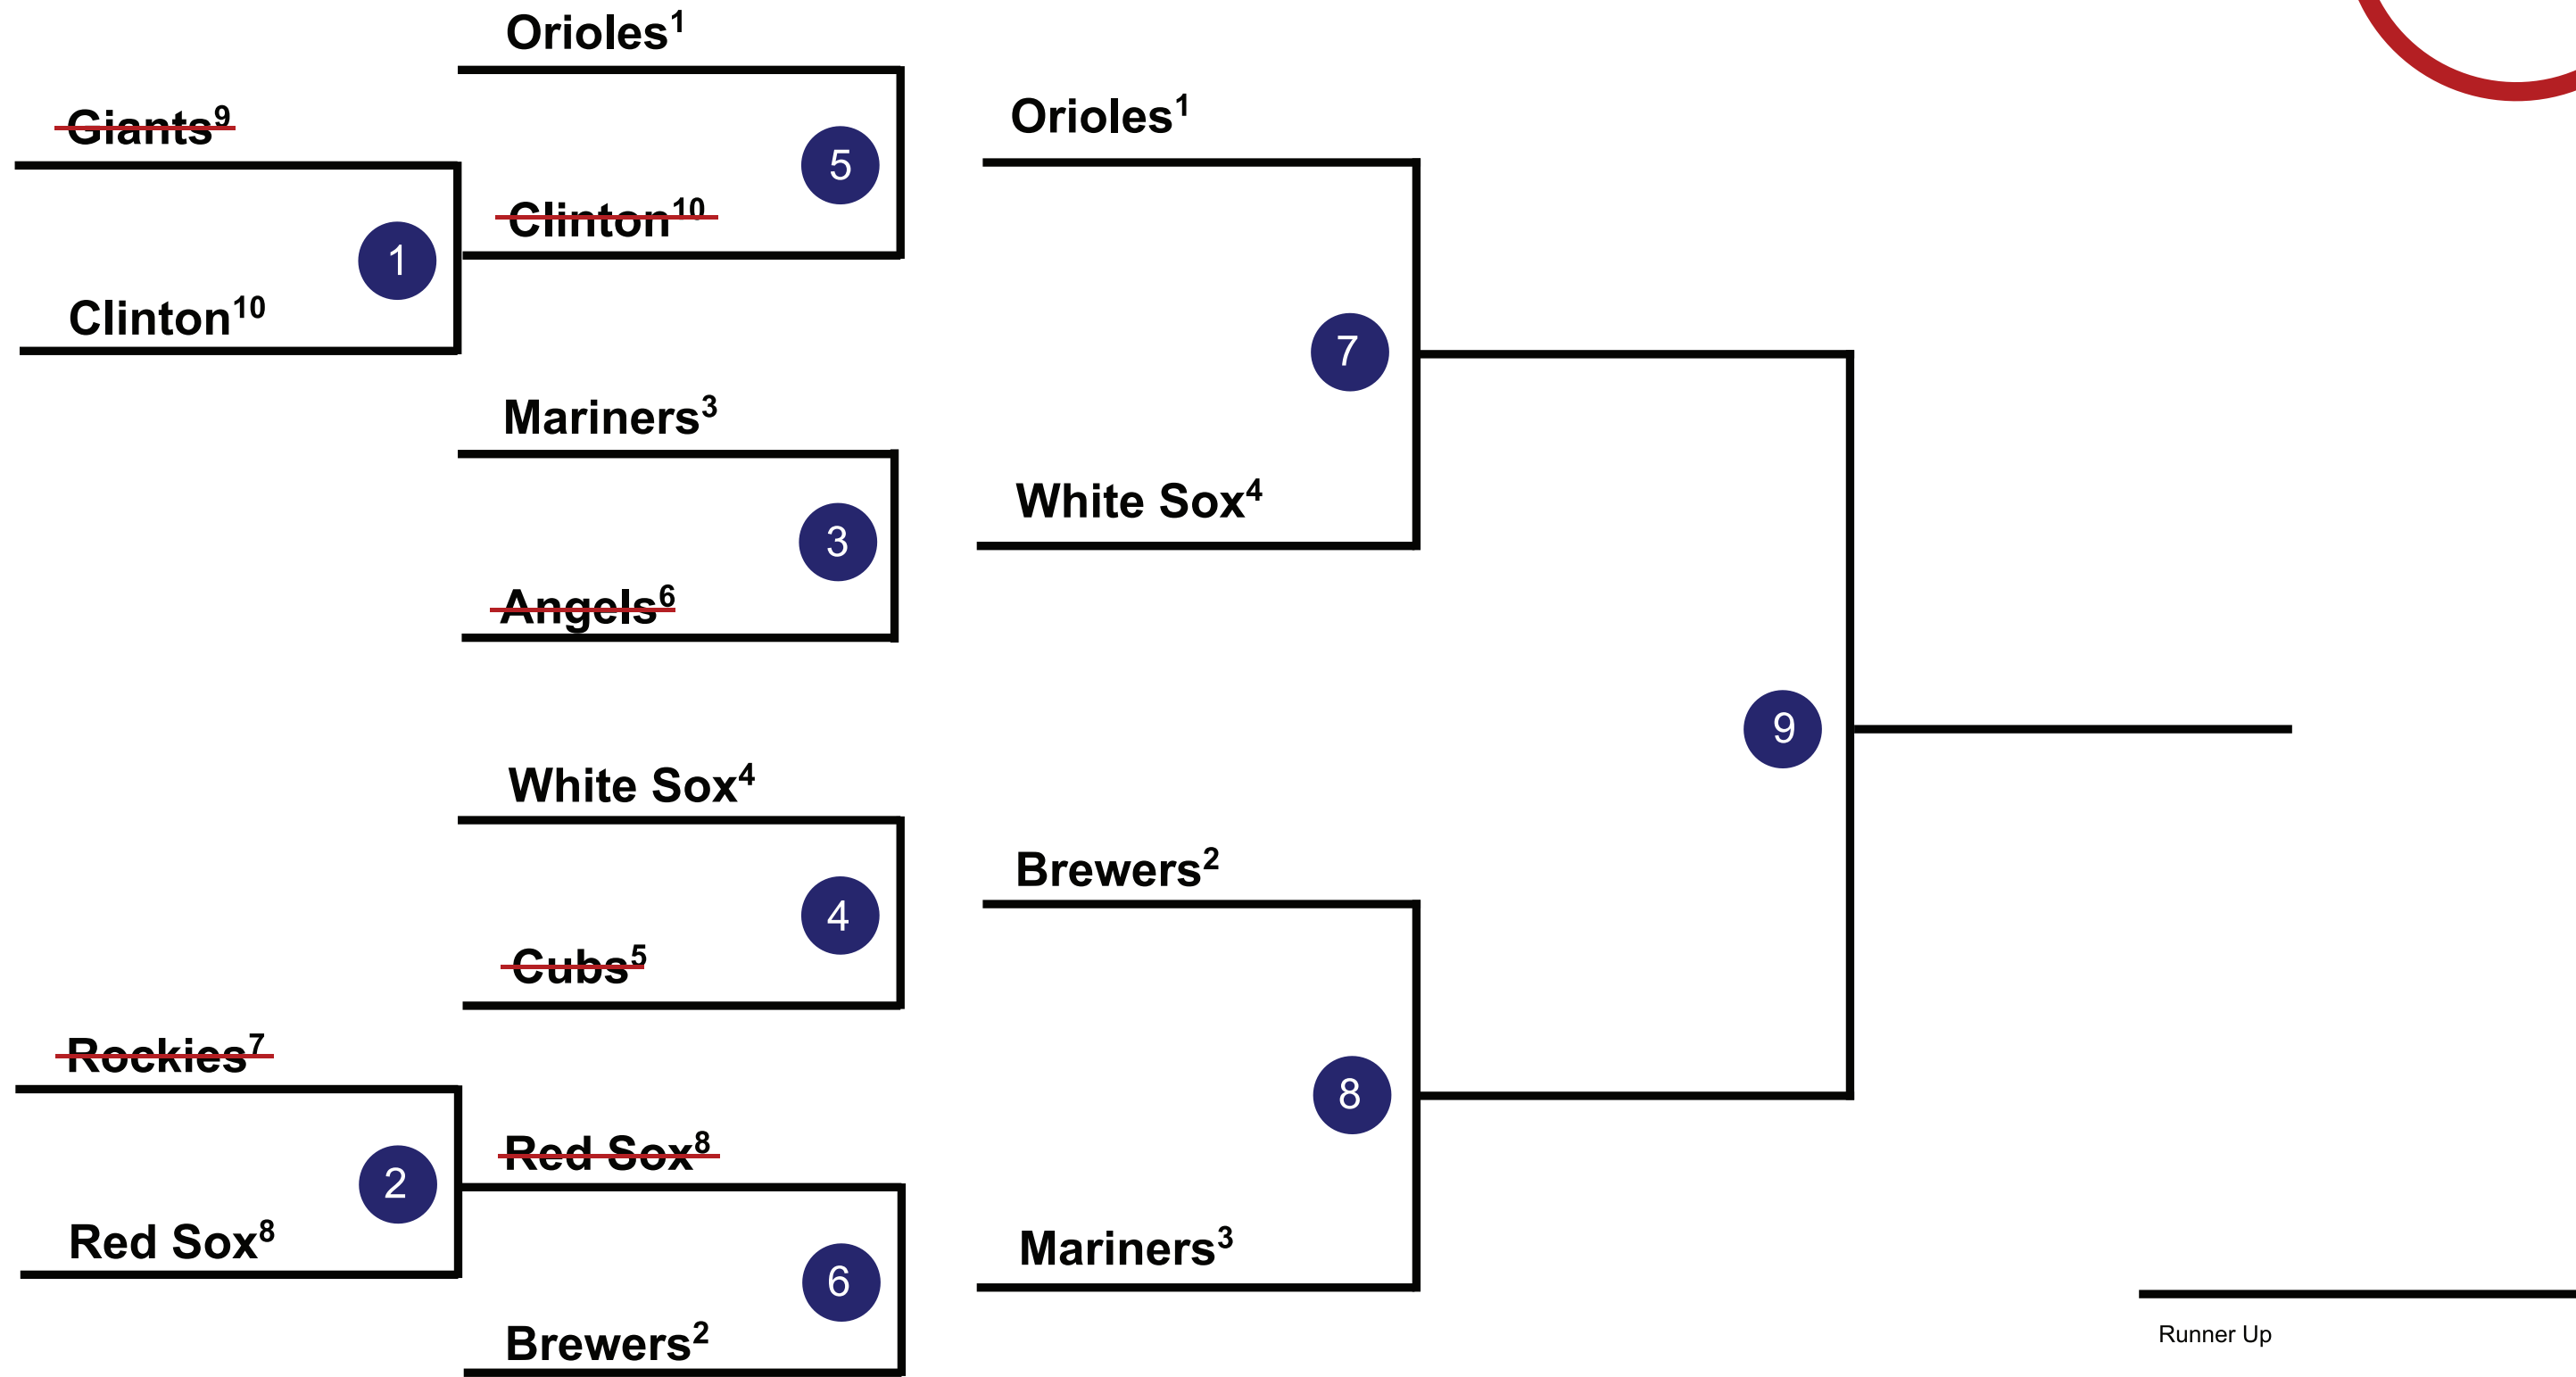

# STATELINE BASEBALL • 2021 CHAMPIONSHIP TOURNAMENT • BRACKET

SEE GAME SHEET FOR DATES/TIMES/LOCATIONS