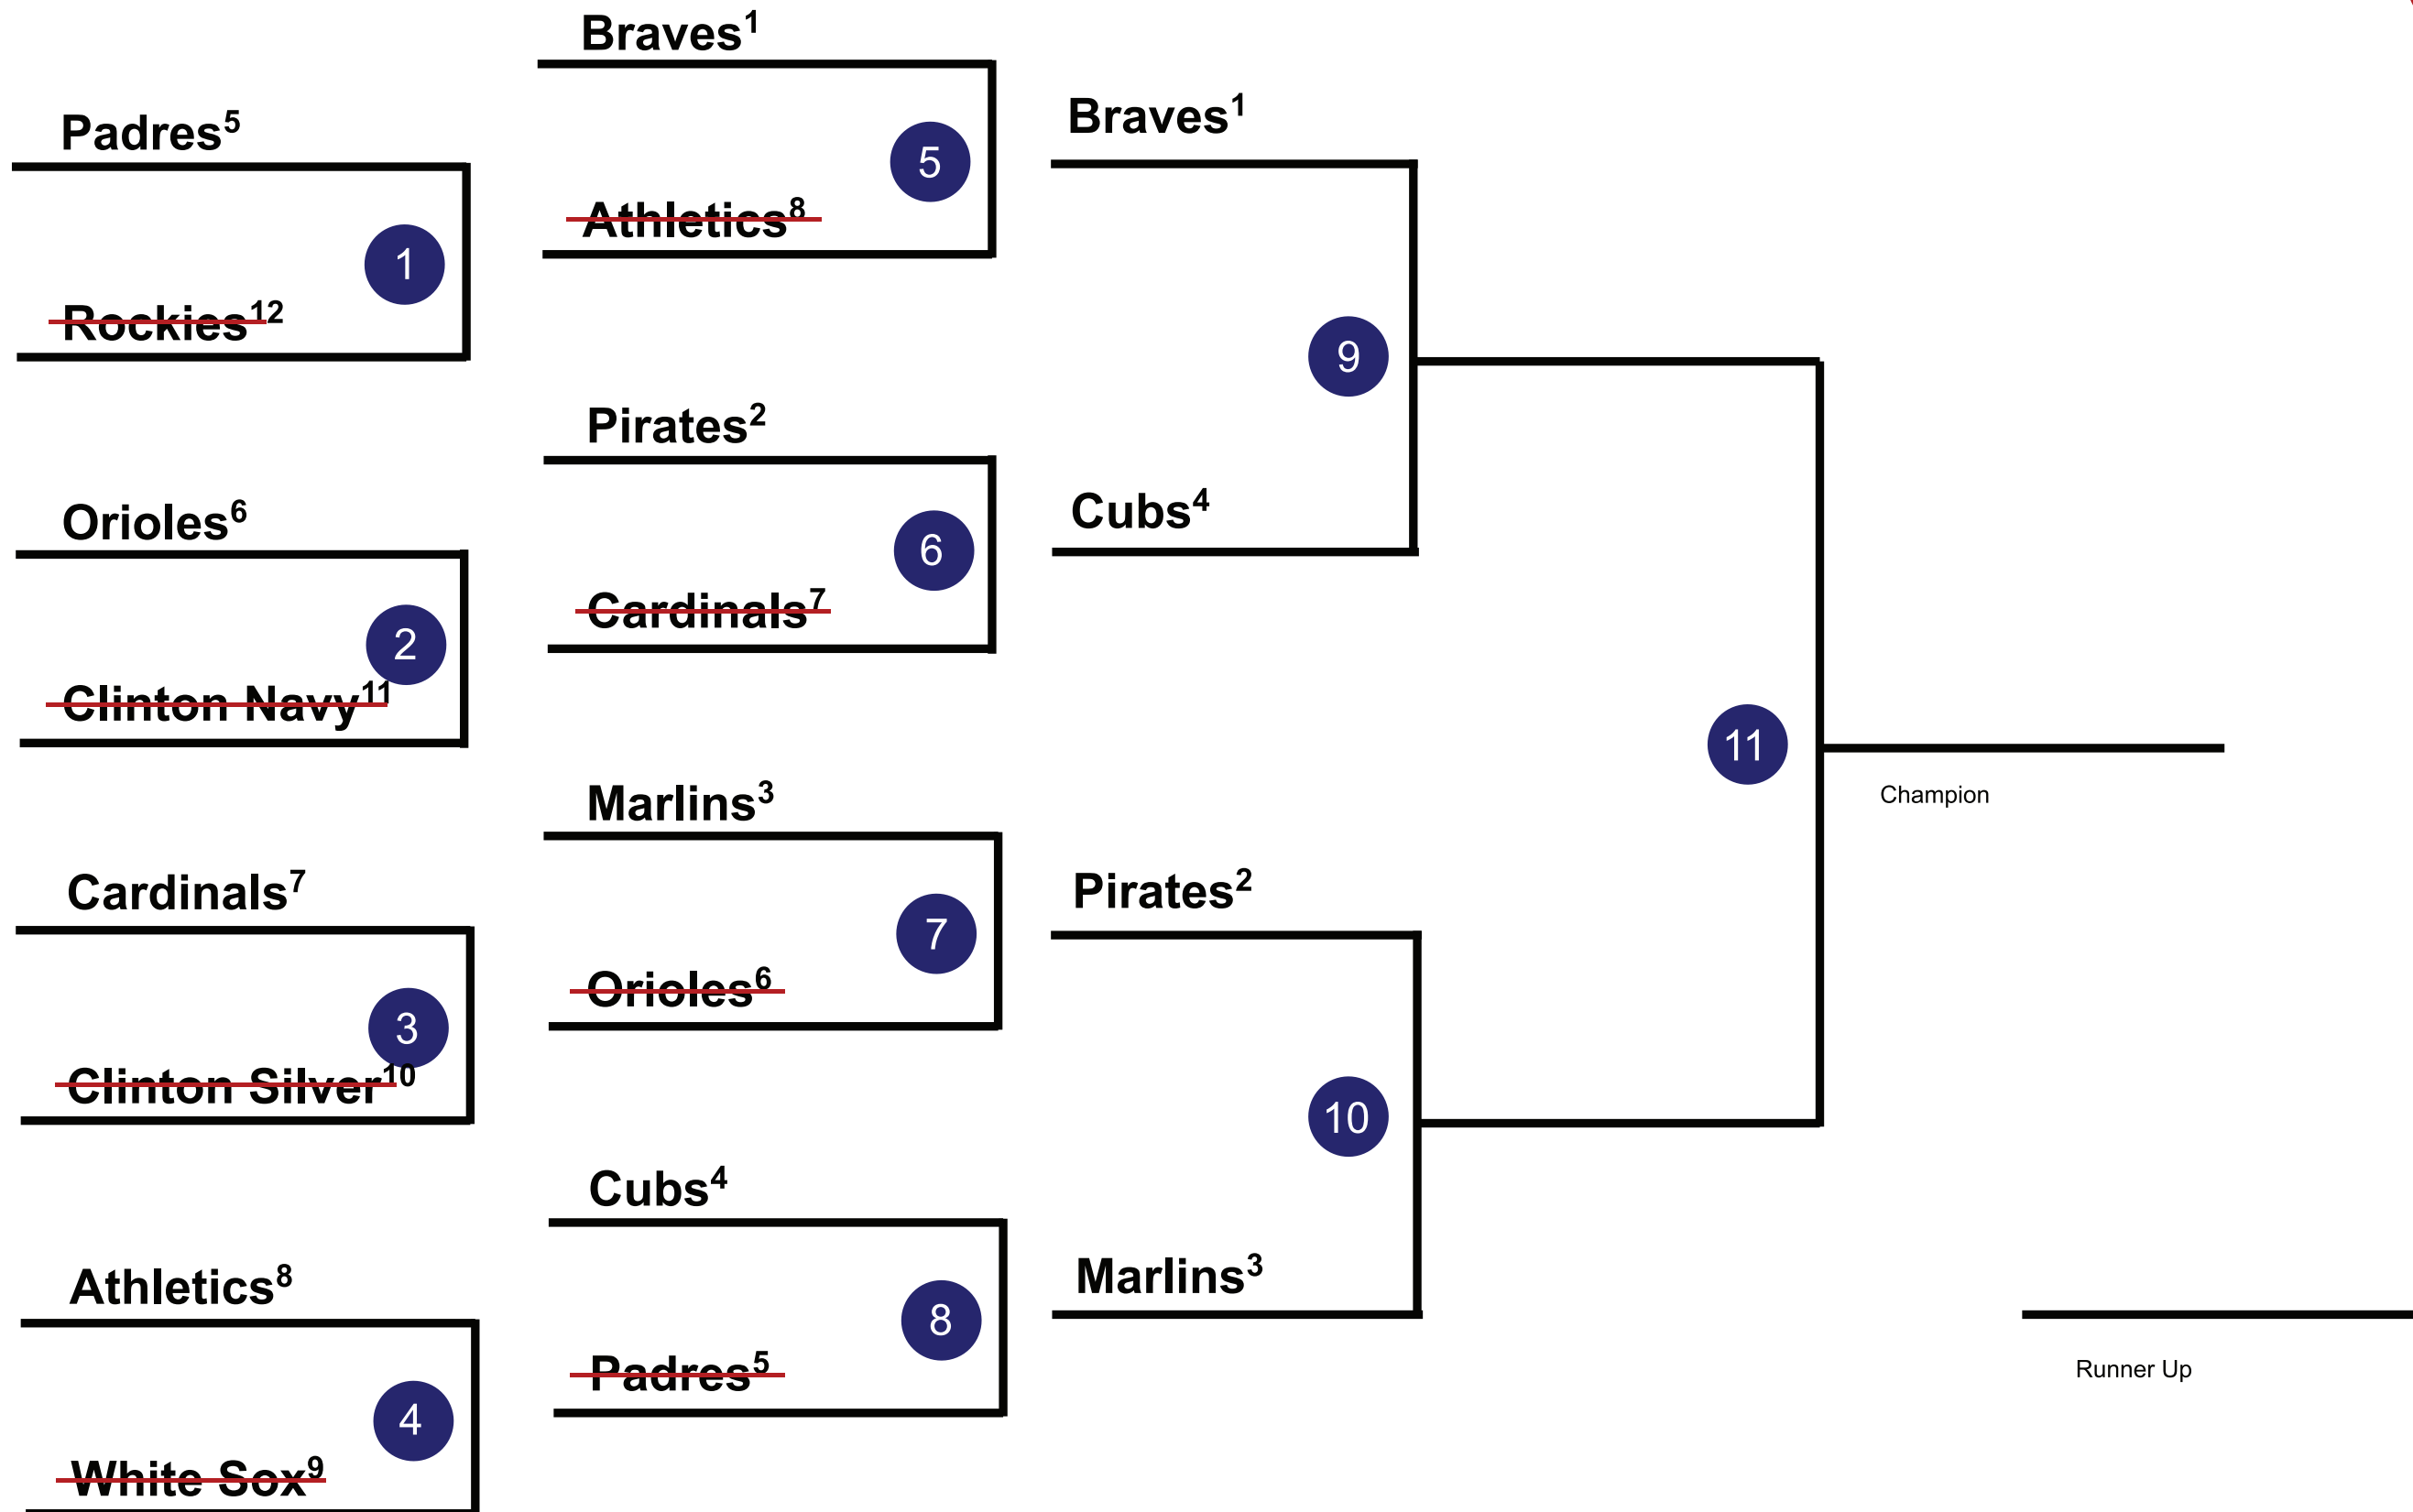

# STATELINE BASEBALL • 2021 CHAMPIONSHIP TOURNAMENT • BRACKET

SEE GAME SHEET FOR DATES/TIMES/LOCATIONS

# STATELINE BASEBALL • 2021 CHAMPIONSHIP TOURNAMENT • BRACKET

12u

SEE GAME SHEET FOR DATES/TIMES/LOCATIONS