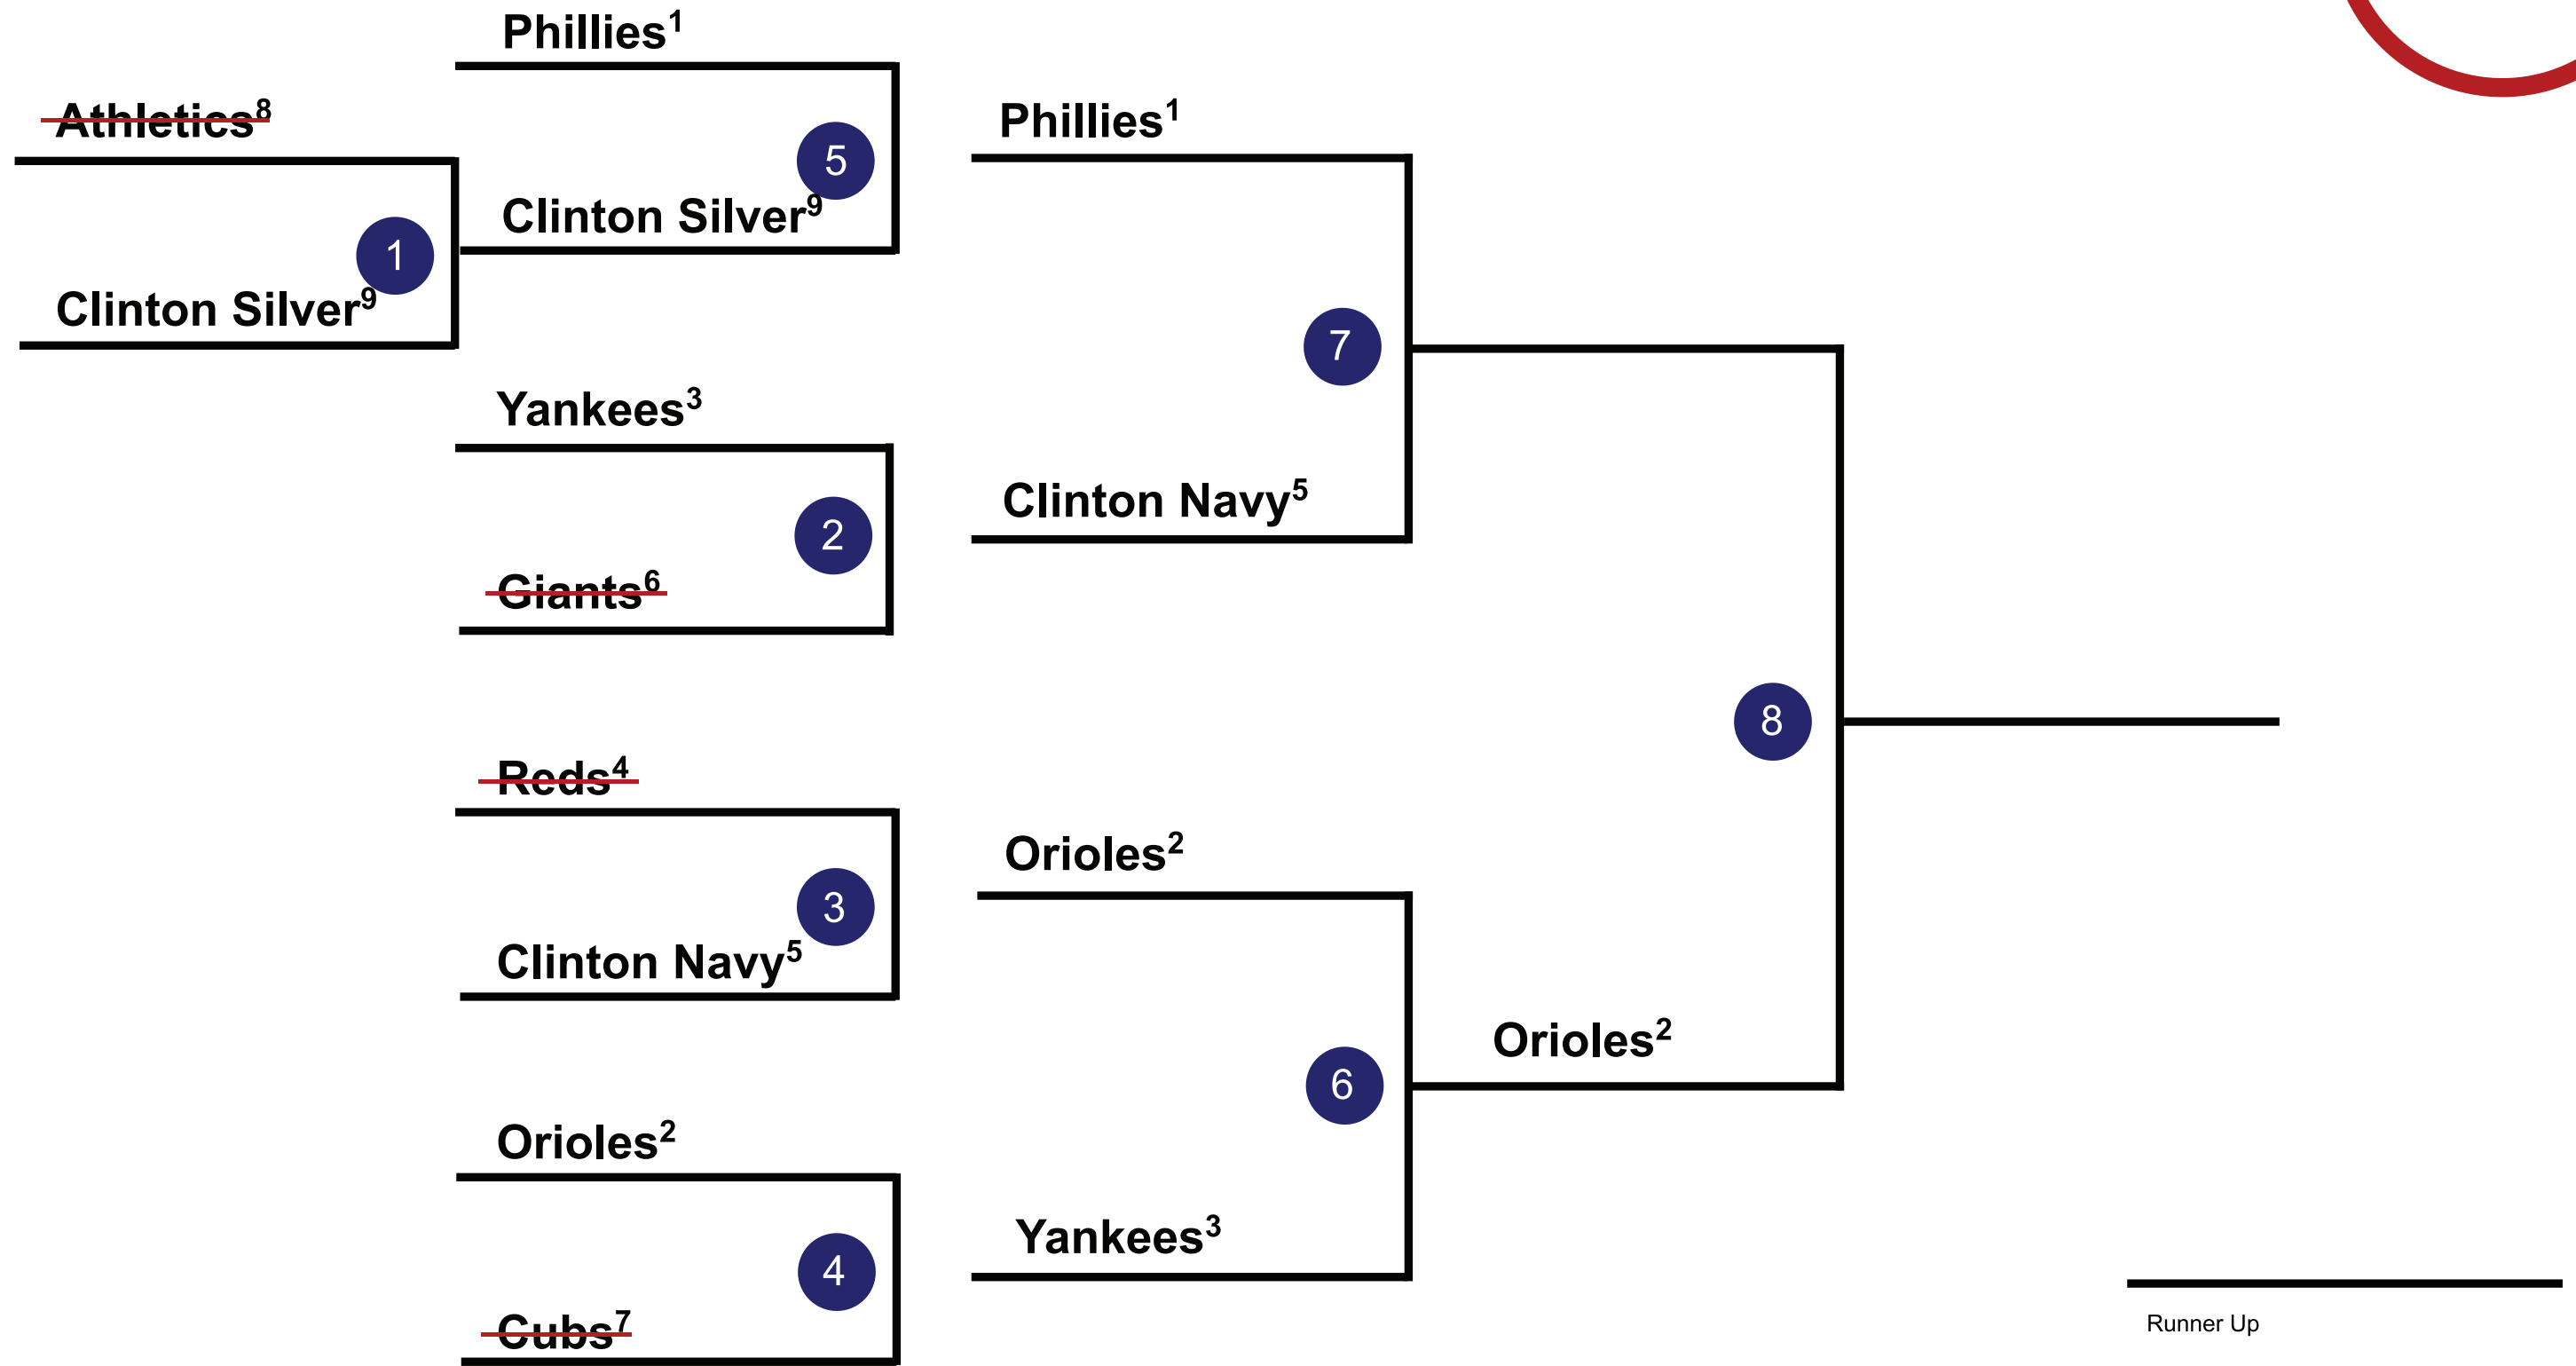

# STATELINE BASEBALL • 2021 CHAMPIONSHIP TOURNAMENT • BRACKET

SEE GAME SHEET FOR DATES/TIMES/LOCATIONS

# STATELINE BASEBALL • 2021 CHAMPIONSHIP TOURNAMENT • BRACKET

12u

SEE GAME SHEET FOR DATES/TIMES/LOCATIONS