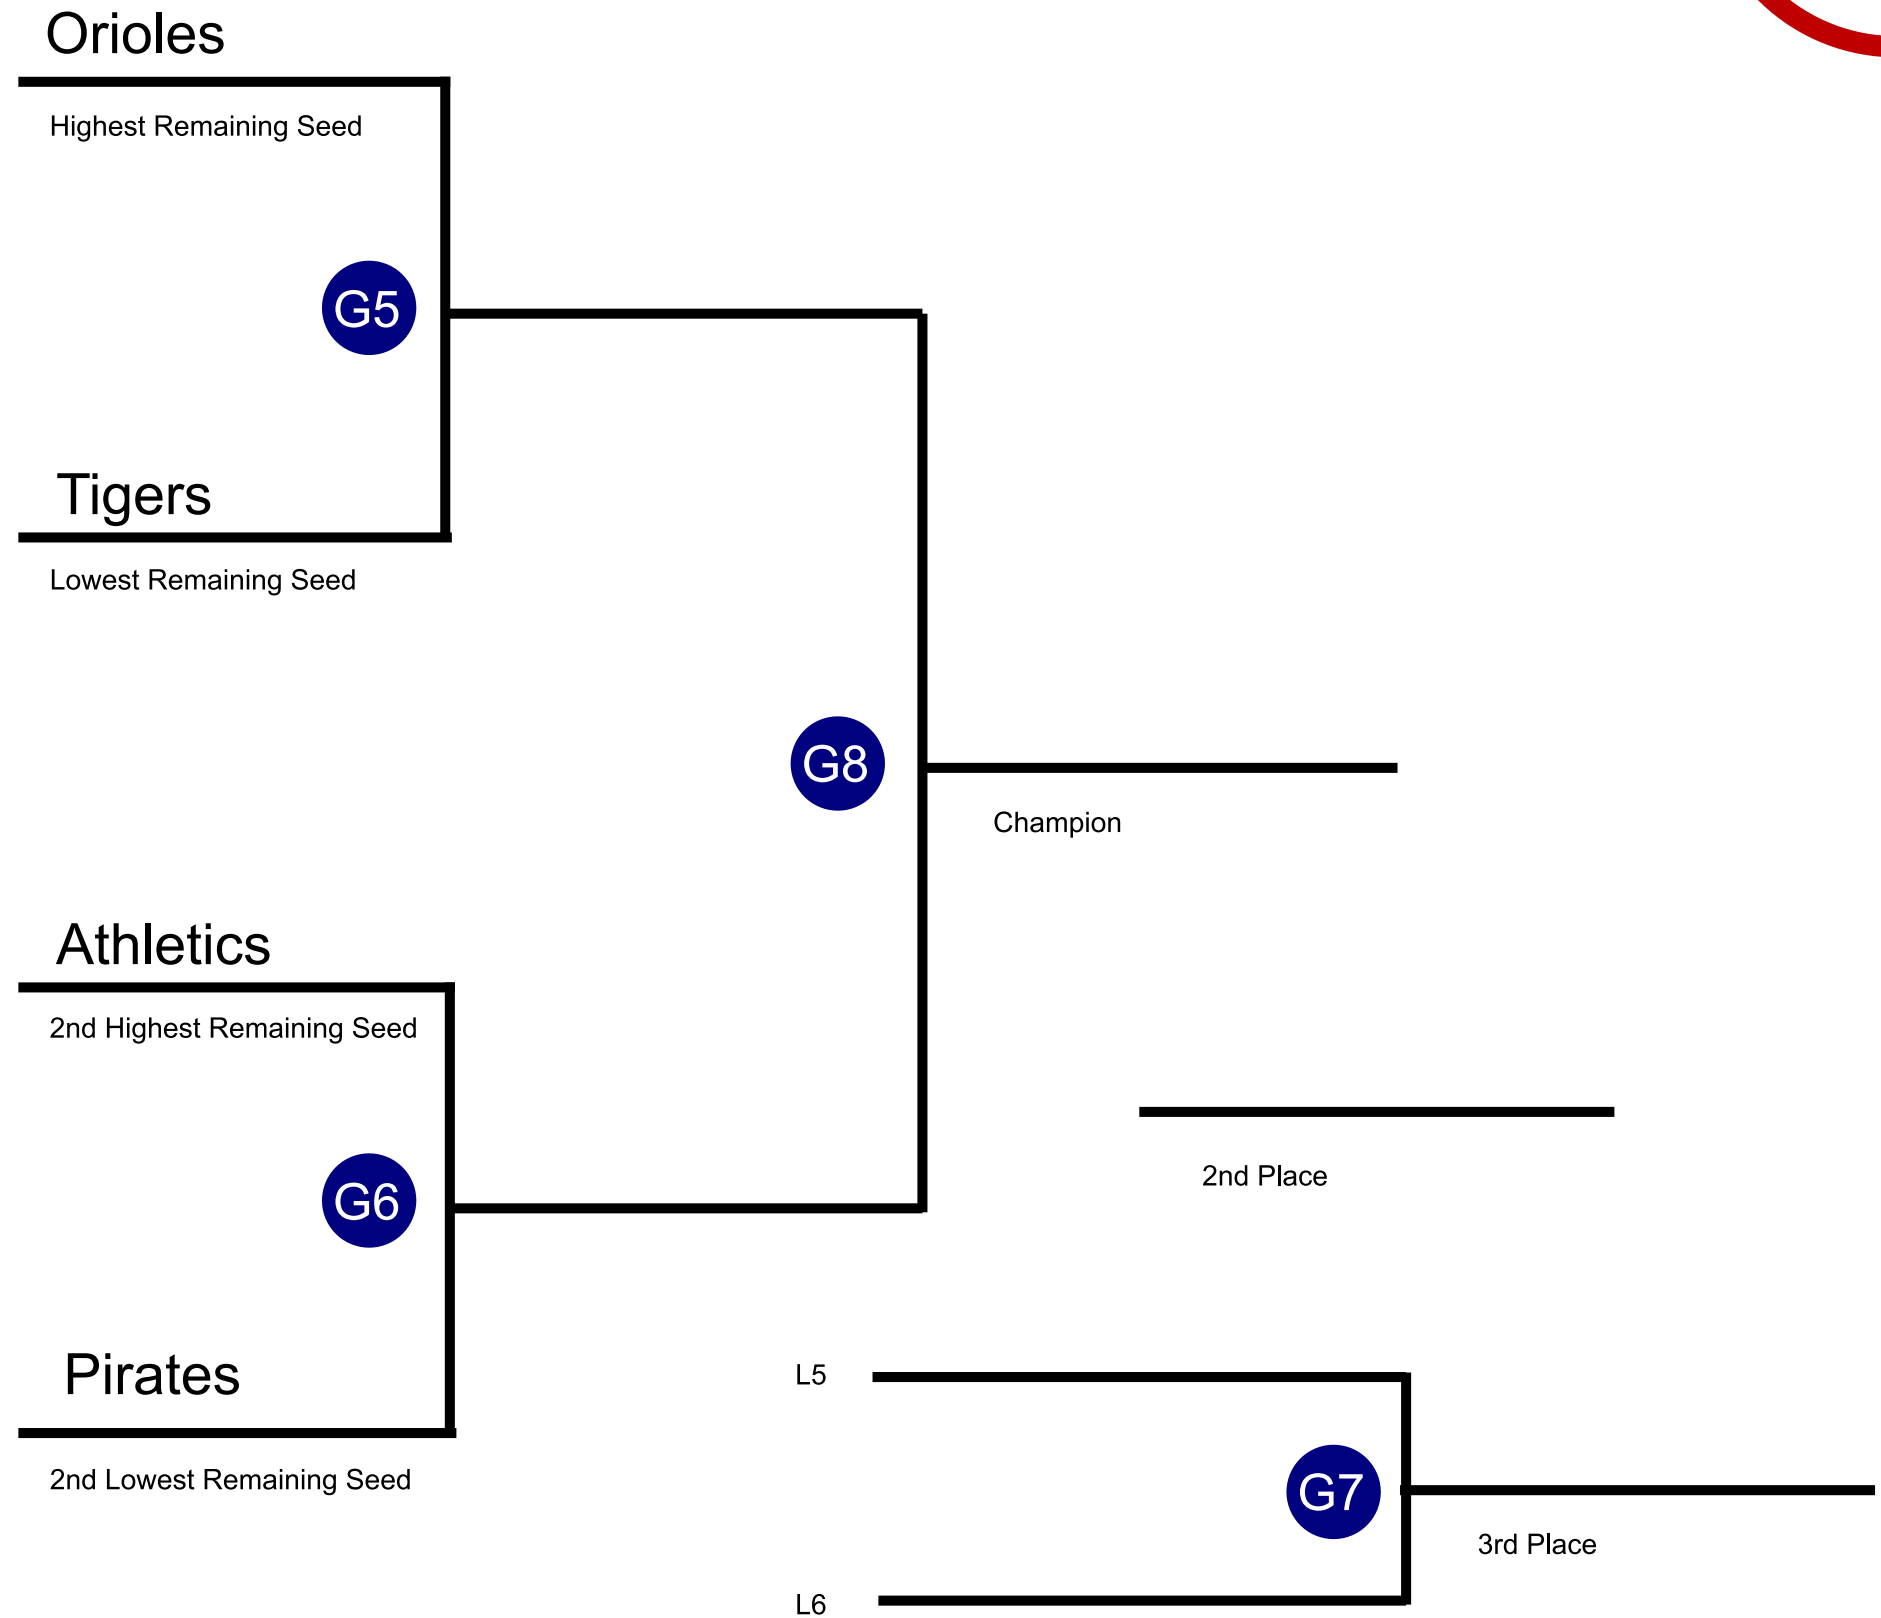

# STATELINE BASEBALL • 2020 CHAMPIONSHIP TOURNAMENT • BRACKET

SEE GAME SHEET FOR DATES/TIMES/LOCATIONS

# STATELINE BASEBALL • 2020 CHAMPIONSHIP TOURNAMENT • BRACKET

10u

SEE GAME SHEET FOR DATES/TIMES/LOCATIONS

**G1** • RAF 2 @ 5:30pm  
**G2** • RAF 2 @ 7:30pm

**Tuesday 10/6**

**G1** • RAF 1 @ 5:00pm  
**G2** • RAF 3 @ 5:00pm  
**G3** • Porter 1 @ 5:00pm

**G1** • RAF 2 @ 5:30pm  
**G2** • RAF 2 @ 7:30pm  
**G3** • Leland @ 5:30pm  
**G4** • Leland @ 7:30pm