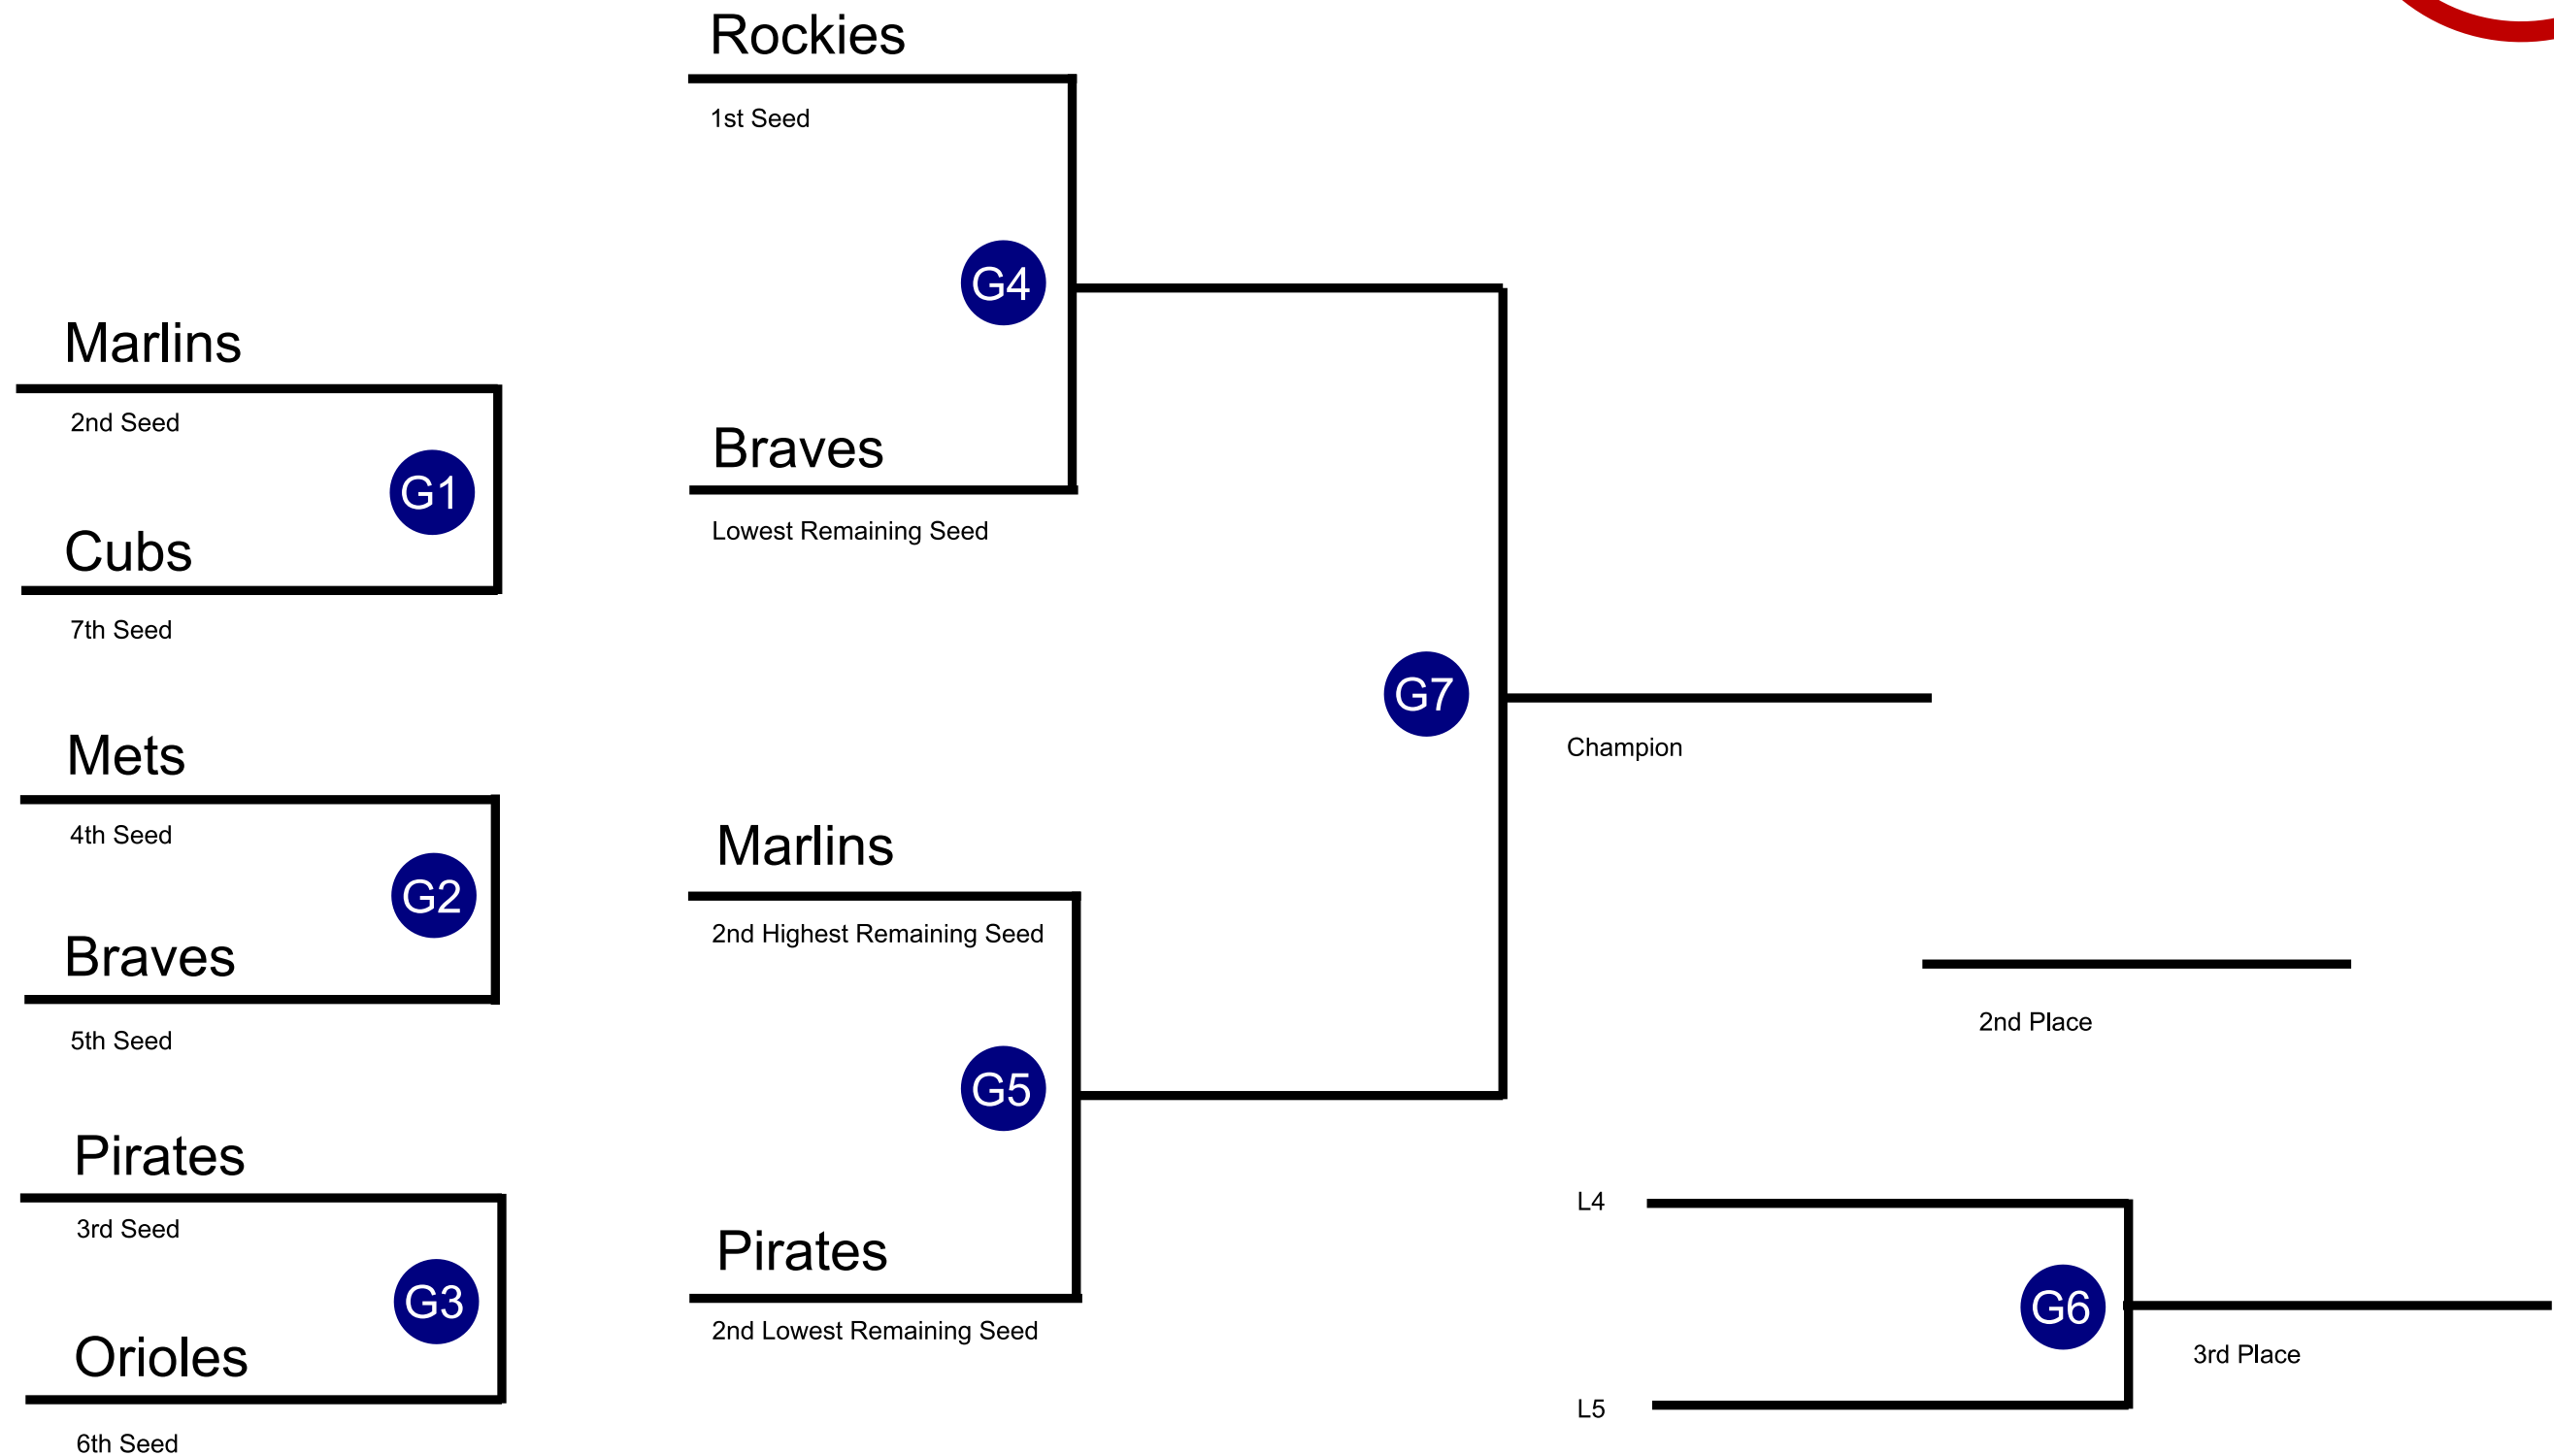

# STATELINE BASEBALL • 2020 CHAMPIONSHIP TOURNAMENT • BRACKET

SEE GAME SHEET FOR DATES/TIMES/LOCATIONS

# STATELINE BASEBALL • 2020 CHAMPIONSHIP TOURNAMENT • BRACKET

10u

SEE GAME SHEET FOR DATES/TIMES/LOCATIONS

# STATELINE BASEBALL • 2020 CHAMPIONSHIP TOURNAMENT • BRACKET

12u

SEE GAME SHEET FOR DATES/TIMES/LOCATIONS