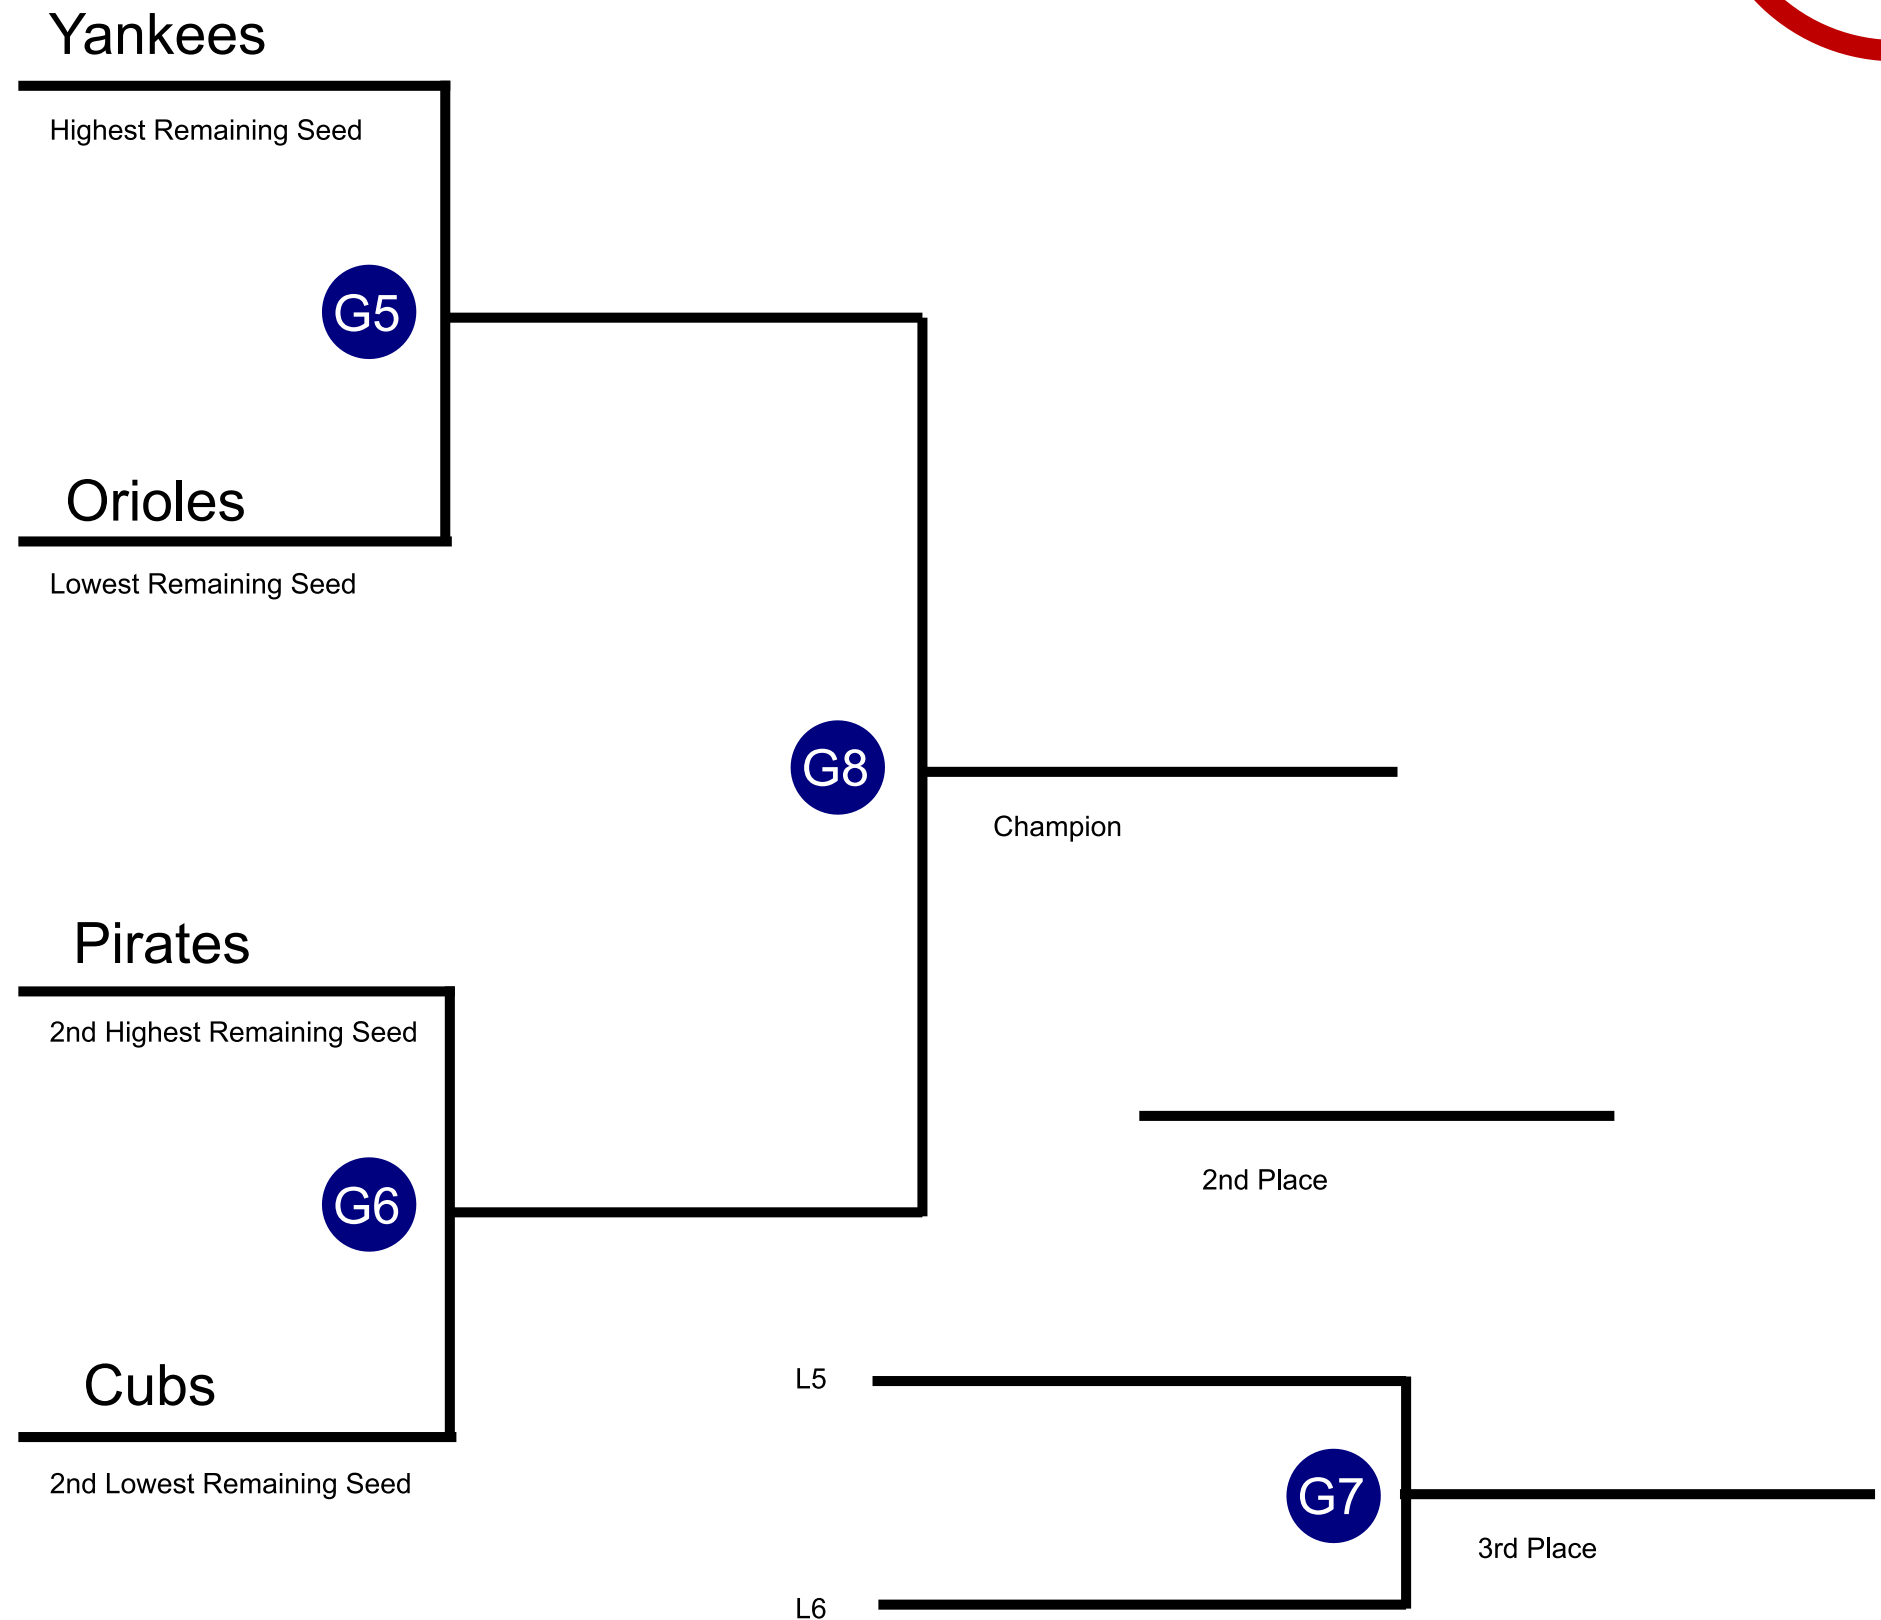

# STATELINE BASEBALL • 2020 CHAMPIONSHIP TOURNAMENT • BRACKET

SEE GAME SHEET FOR DATES/TIMES/LOCATIONS

# STATELINE BASEBALL • 2020 CHAMPIONSHIP TOURNAMENT • BRACKET

10u

SEE GAME SHEET FOR DATES/TIMES/LOCATIONS

# STATELINE BASEBALL • 2020 CHAMPIONSHIP TOURNAMENT • BRACKET

12u

SEE GAME SHEET FOR DATES/TIMES/LOCATIONS