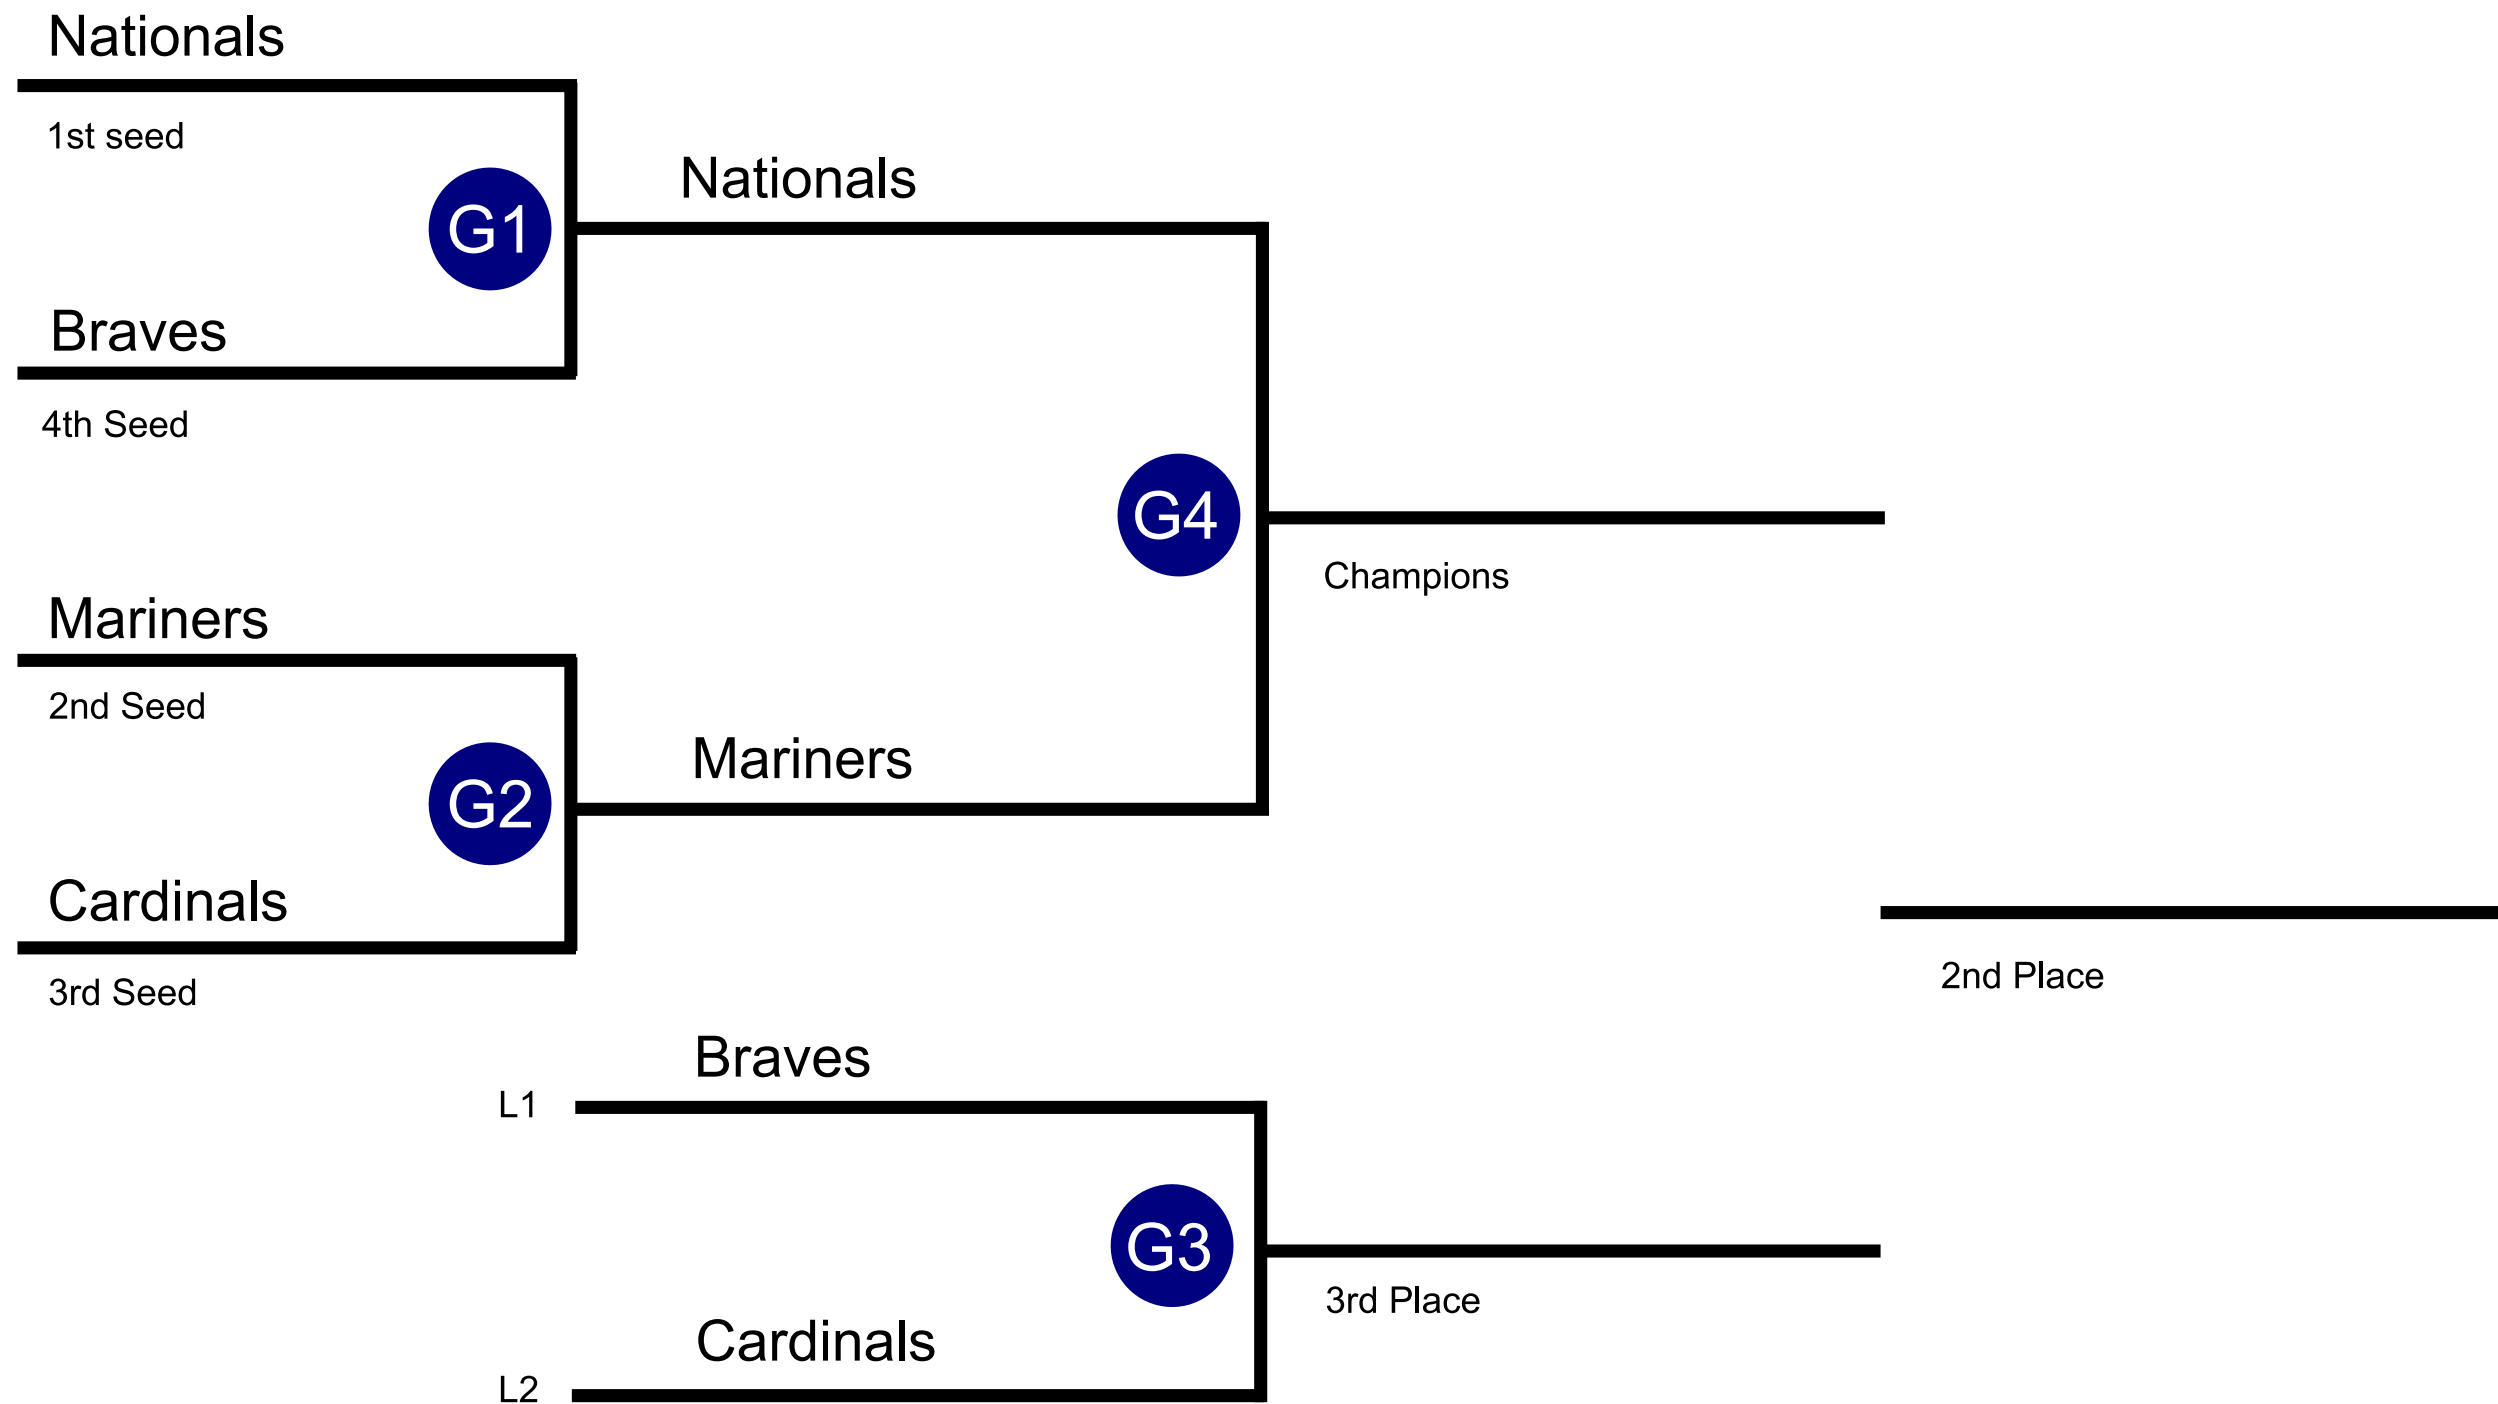

# STATELINE BASEBALL • 2020 CHAMPIONSHIP TOURNAMENT • BRACKET

10u

SEE GAME SHEET FOR DATES/TIMES/LOCATIONS

# STATELINE BASEBALL • 2020 CHAMPIONSHIP TOURNAMENT • BRACKET

12u

SEE GAME SHEET FOR DATES/TIMES/LOCATIONS

# STATELINE BASEBALL • 2020 CHAMPIONSHIP TOURNAMENT • BRACKET

SEE GAME SHEET FOR DATES/TIMES/LOCATIONS

**G1** • RAF 2 @ 5:30pm  
**G2** • RAF 2 @ 7:30pm

**Tuesday 10/6**

**G1** • RAF 1 @ 5:00pm  
**G2** • RAF 3 @ 5:00pm  
**G3** • Porter 1 @ 5:00pm

**G1** • RAF 2 @ 5:30pm  
**G2** • RAF 2 @ 7:30pm  
**G3** • Leland @ 5:30pm  
**G4** • Leland @ 7:30pm