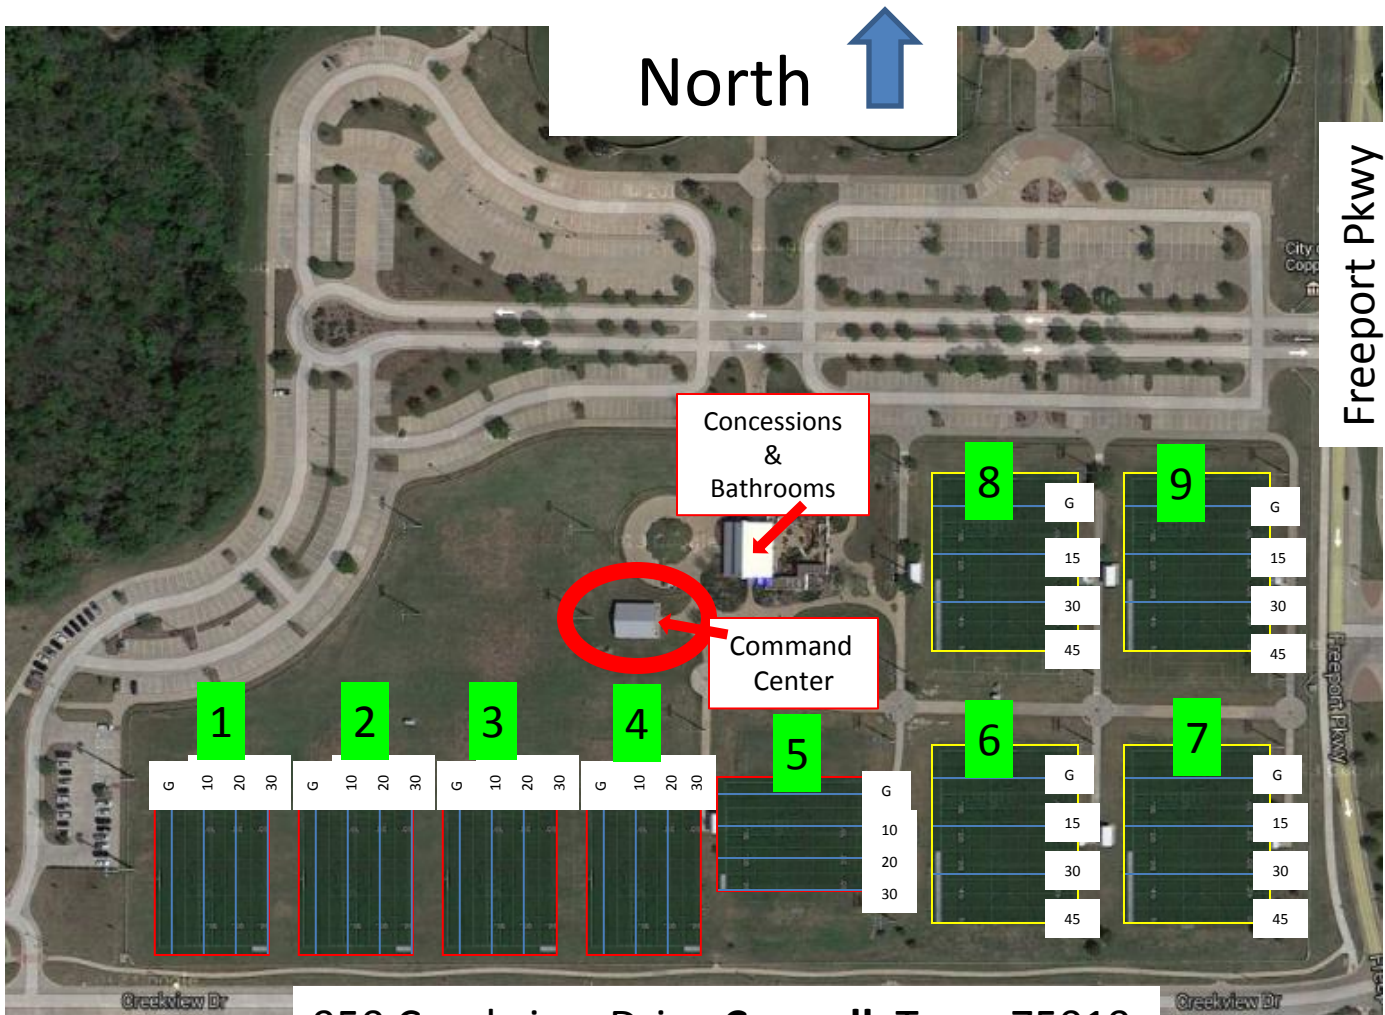

Field layout for NTFL Spring 7on7
five Junior fields, four Senior fields

950 Creekview Drive **Coppell**, Texas 75019

Five (5) Junior Fields

End zone 10 yards
30 yard long field
53 yards wide ***Can be less for CYFA

Yard lines marked every 10 yards
- 30, 20, 10, G

Hash at 60ft from sideline

Four (4) Senior Fields

End zone 10 yards
45yard long field
53 yards wide

Yardlines marked at:
- 45, 30, 15, G

Hash at 60ft from sideline