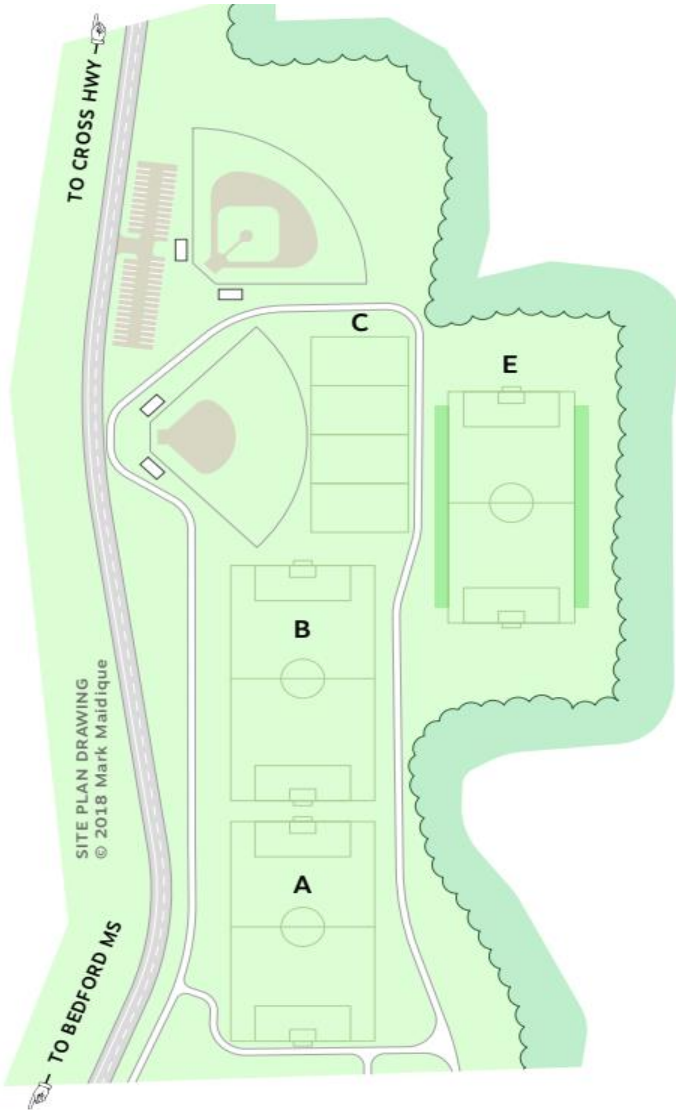

2nd Grade Boys - WSA Rec Game Schedule

Wakeman E/C fields - 11:15am to 12:30pm (Saturdays)

Week	Date	Matchup	Field
1	12-Sep	Tottenham - Leicester	1
1	12-Sep	Arsenal - Watford	2
1	12-Sep	Everton - Chelsea	3
1	12-Sep	Man United - Newcastle	4
1	12-Sep	Wolves - Man City	5

Wakeman Field Locations

Wakeman C (Grass Football Field)

Box with Cones is here

Wakeman E (Grass Field)