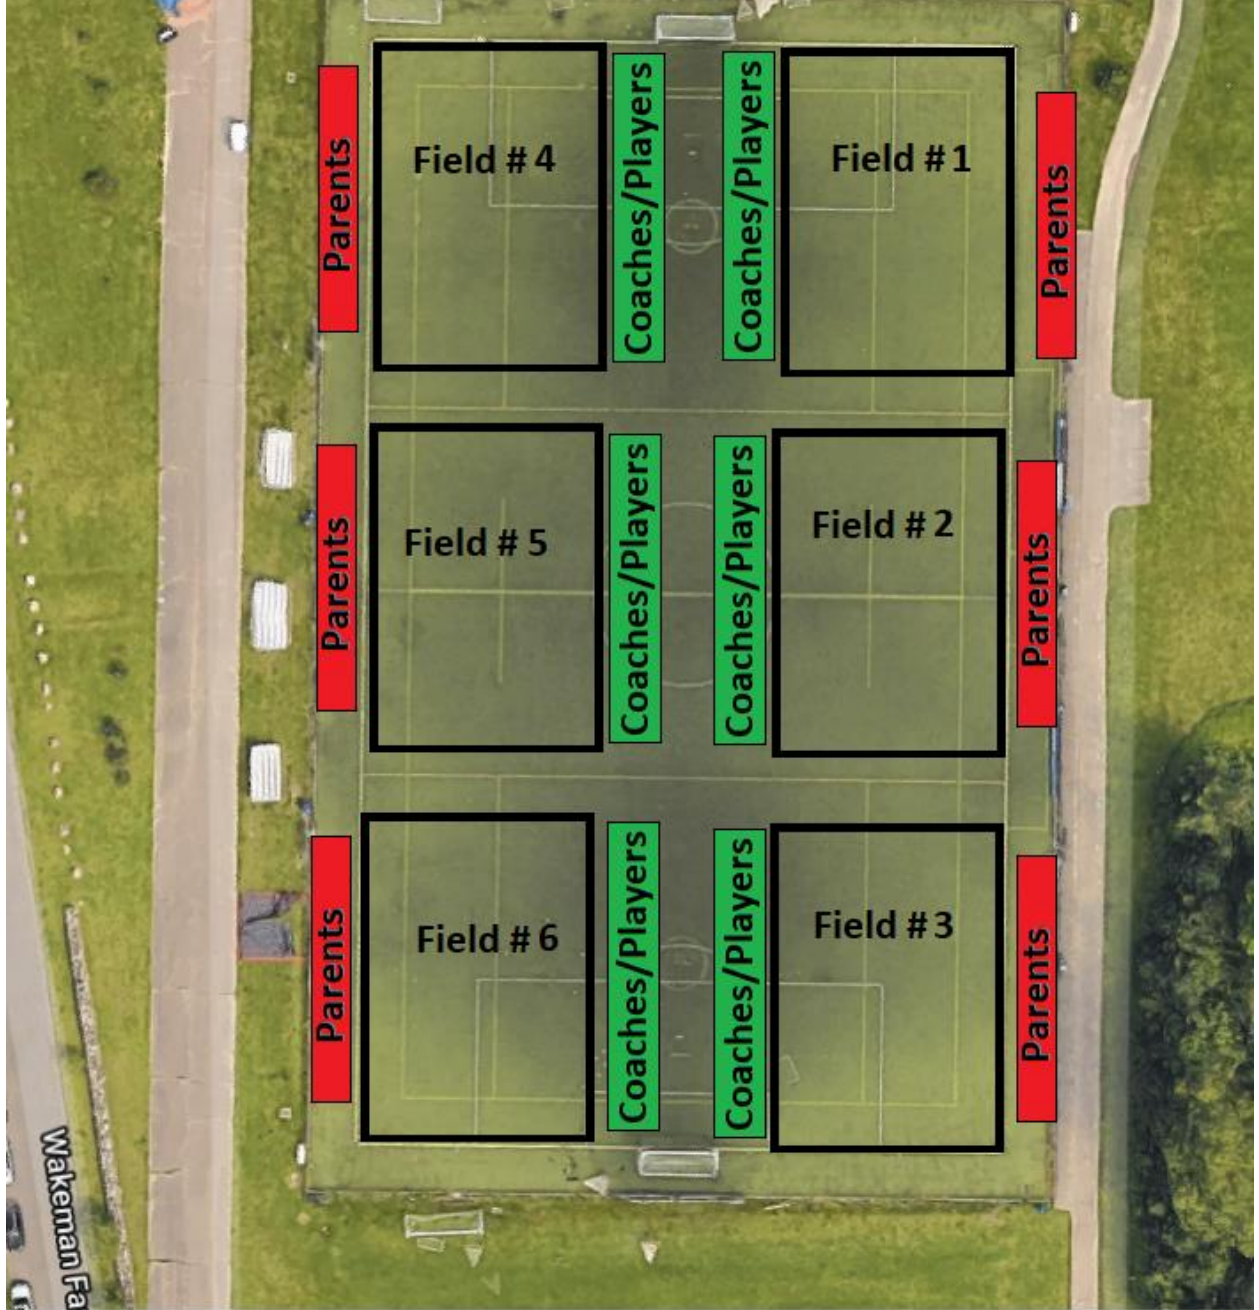

Wakeman Field Locations V2

(see next pages for K, 1st & 2nd grades subdivided field #s)

Regulation field with subdivisions (K, 1st & 2nd Grades) (35 x 25 yards)

Wakeman B (turf)

Wakeman C

(Next to baseball field and turf)

Wakeman E

(farthest grass field)