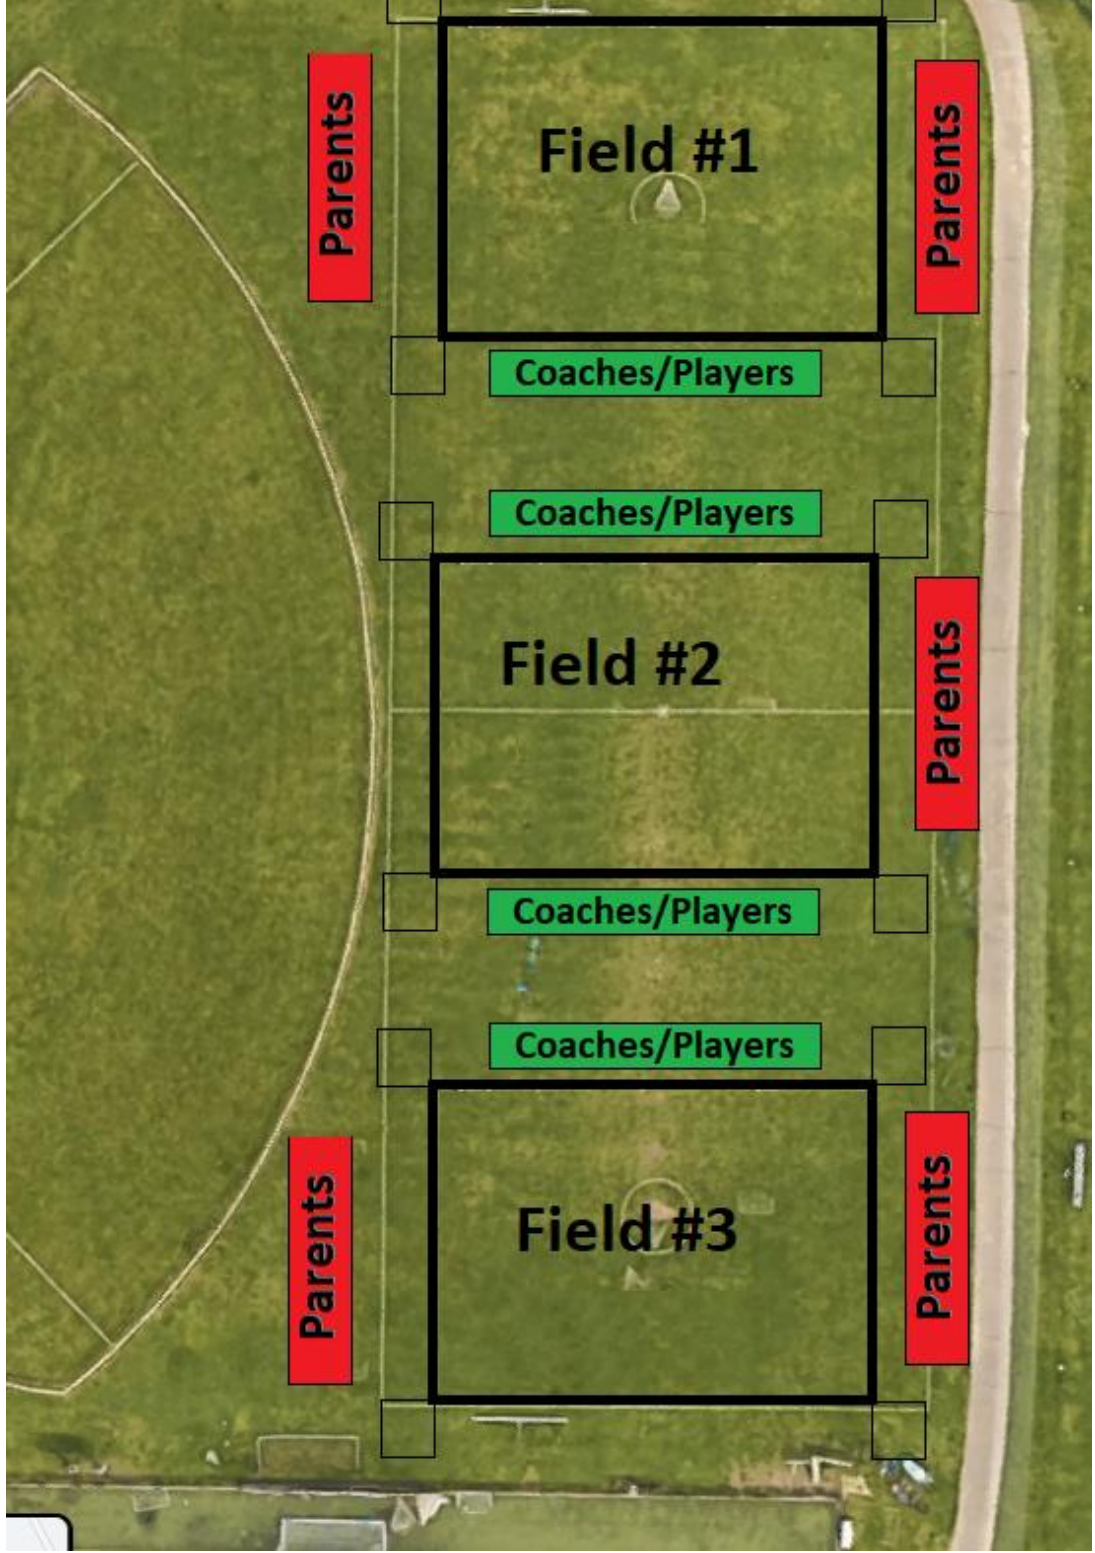

Wakeman Field Locations V2

(see next pages for K, 1st & 2nd grades subdivided field #s)

Regulation field with subdivisions (K, 1st & 2nd Grades) (35 x 25 yards)

Wakeman B (turf)

Wakeman C

(Next to baseball field and turf)

Wakeman E

(farthest grass field)