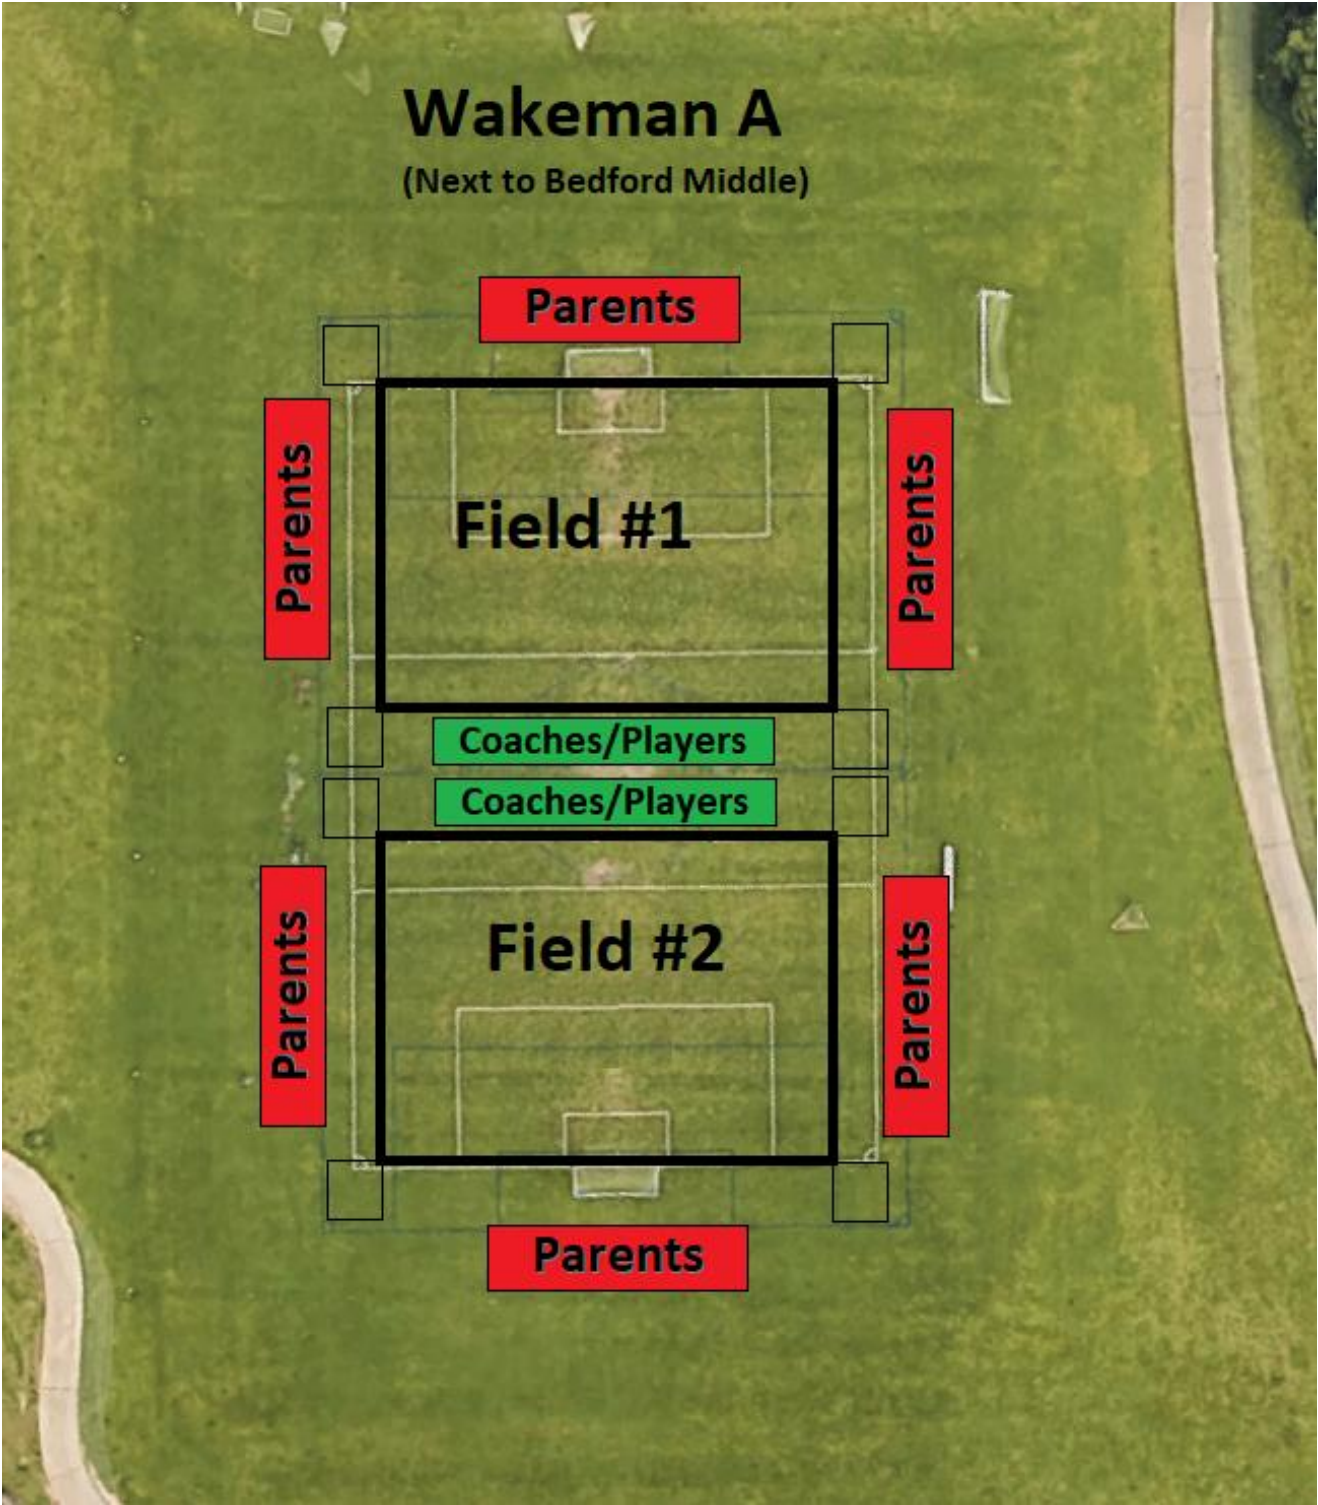

Wakeman Field Locations V2

(see next pages for K, 1st & 2nd grades subdivided field #s)

Regulation field with subdivisions (K, 1st & 2nd Grades) (35 x 25 yards)

Wakeman B (turf)

Wakeman C

(Next to baseball field and turf)

Wakeman E

(farthest grass field)