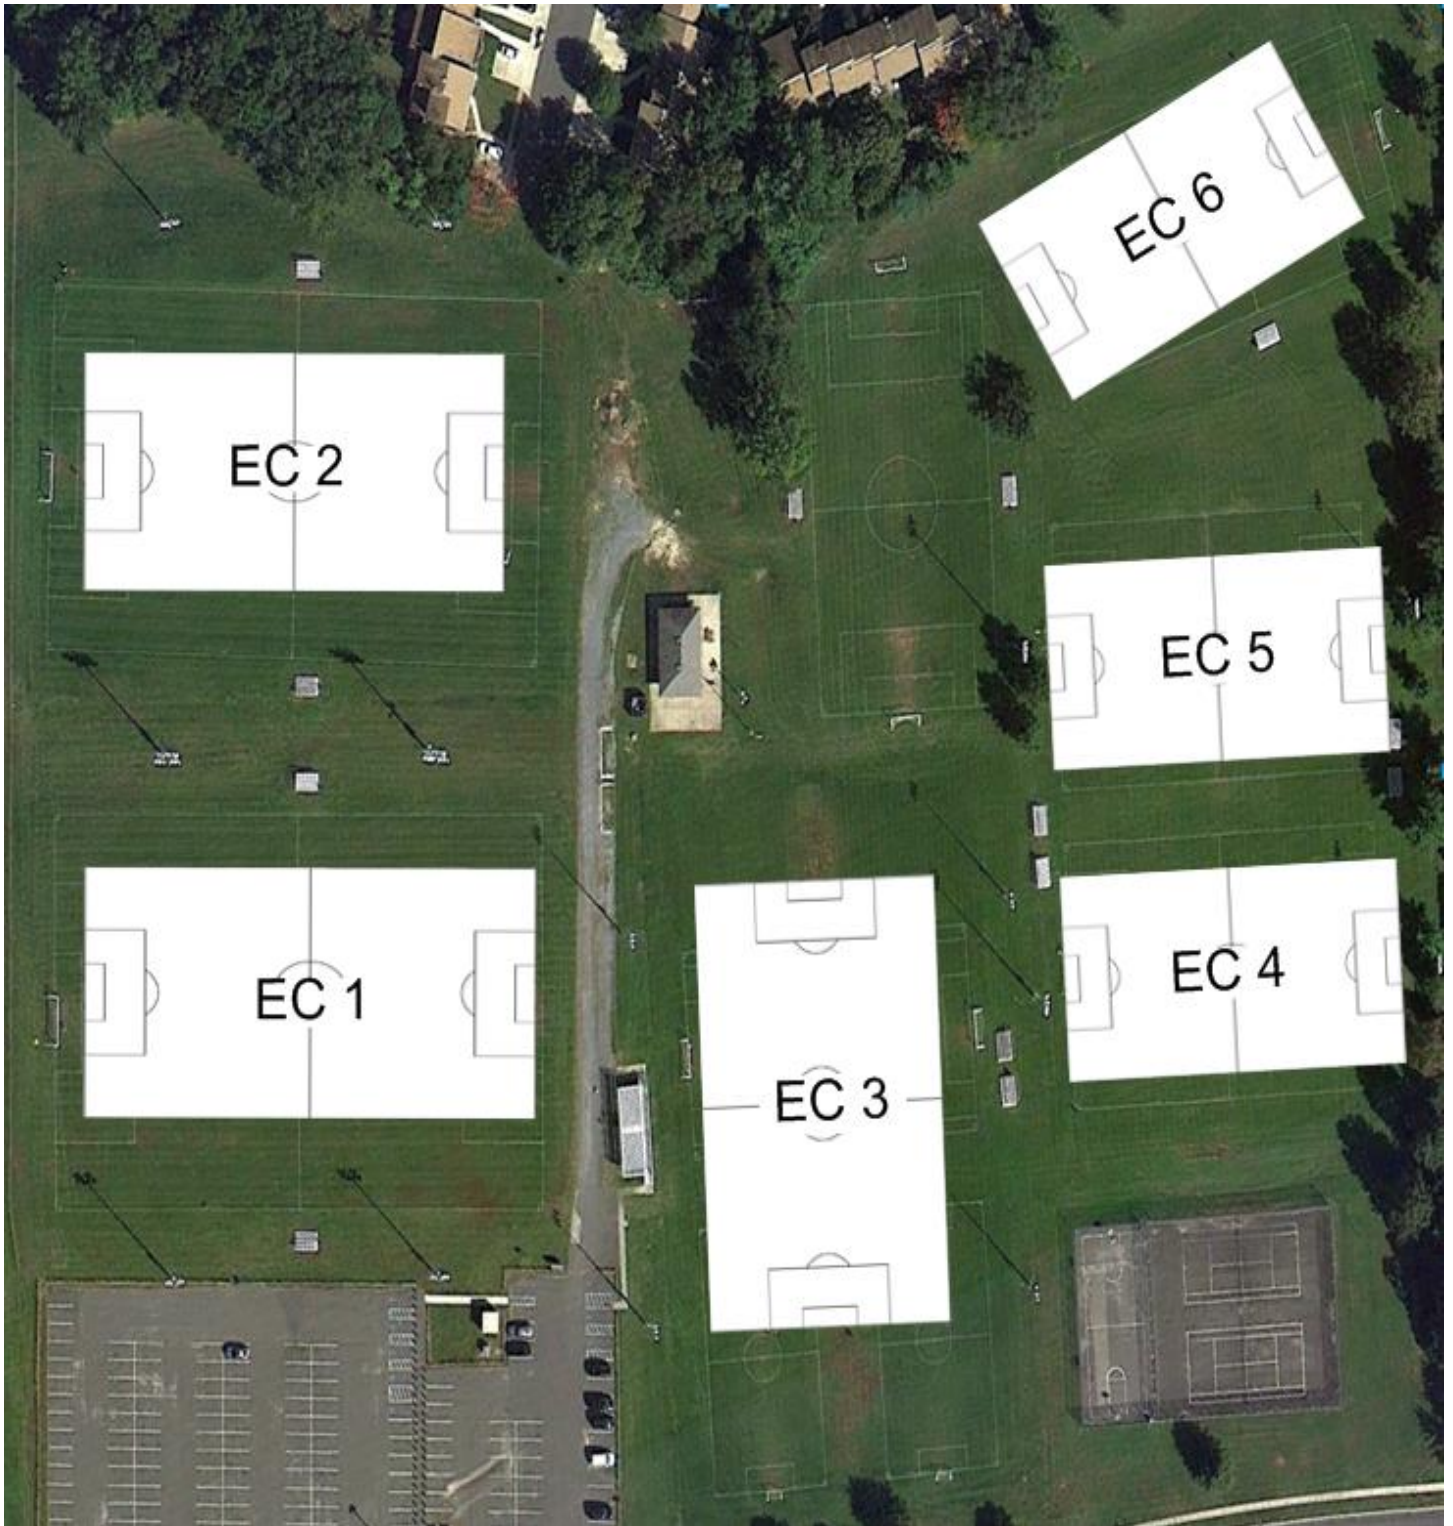

# **ECHELON COMPLEX (EC 1 – 6)**

255 Echelon Road, Voorhees, NJ 08043

# EASTERN HIGH SCHOOL (HS 7 - TURF)

1401 Laurel Oak Road, Voorhees, NJ 08043

# GIANGIULIO FIELD (GG 1 - 2)

1000 Victor Boulevard, Voorhees, NJ 08043

# **KIRKWOOD PARK (KP 1 - 2)**

121 Laurel Oak Road, Voorhees, NJ 08043

**BERLIN BORO (BB 1 - 4)**  
215 S Franklin Ave, Berlin, NJ 08009