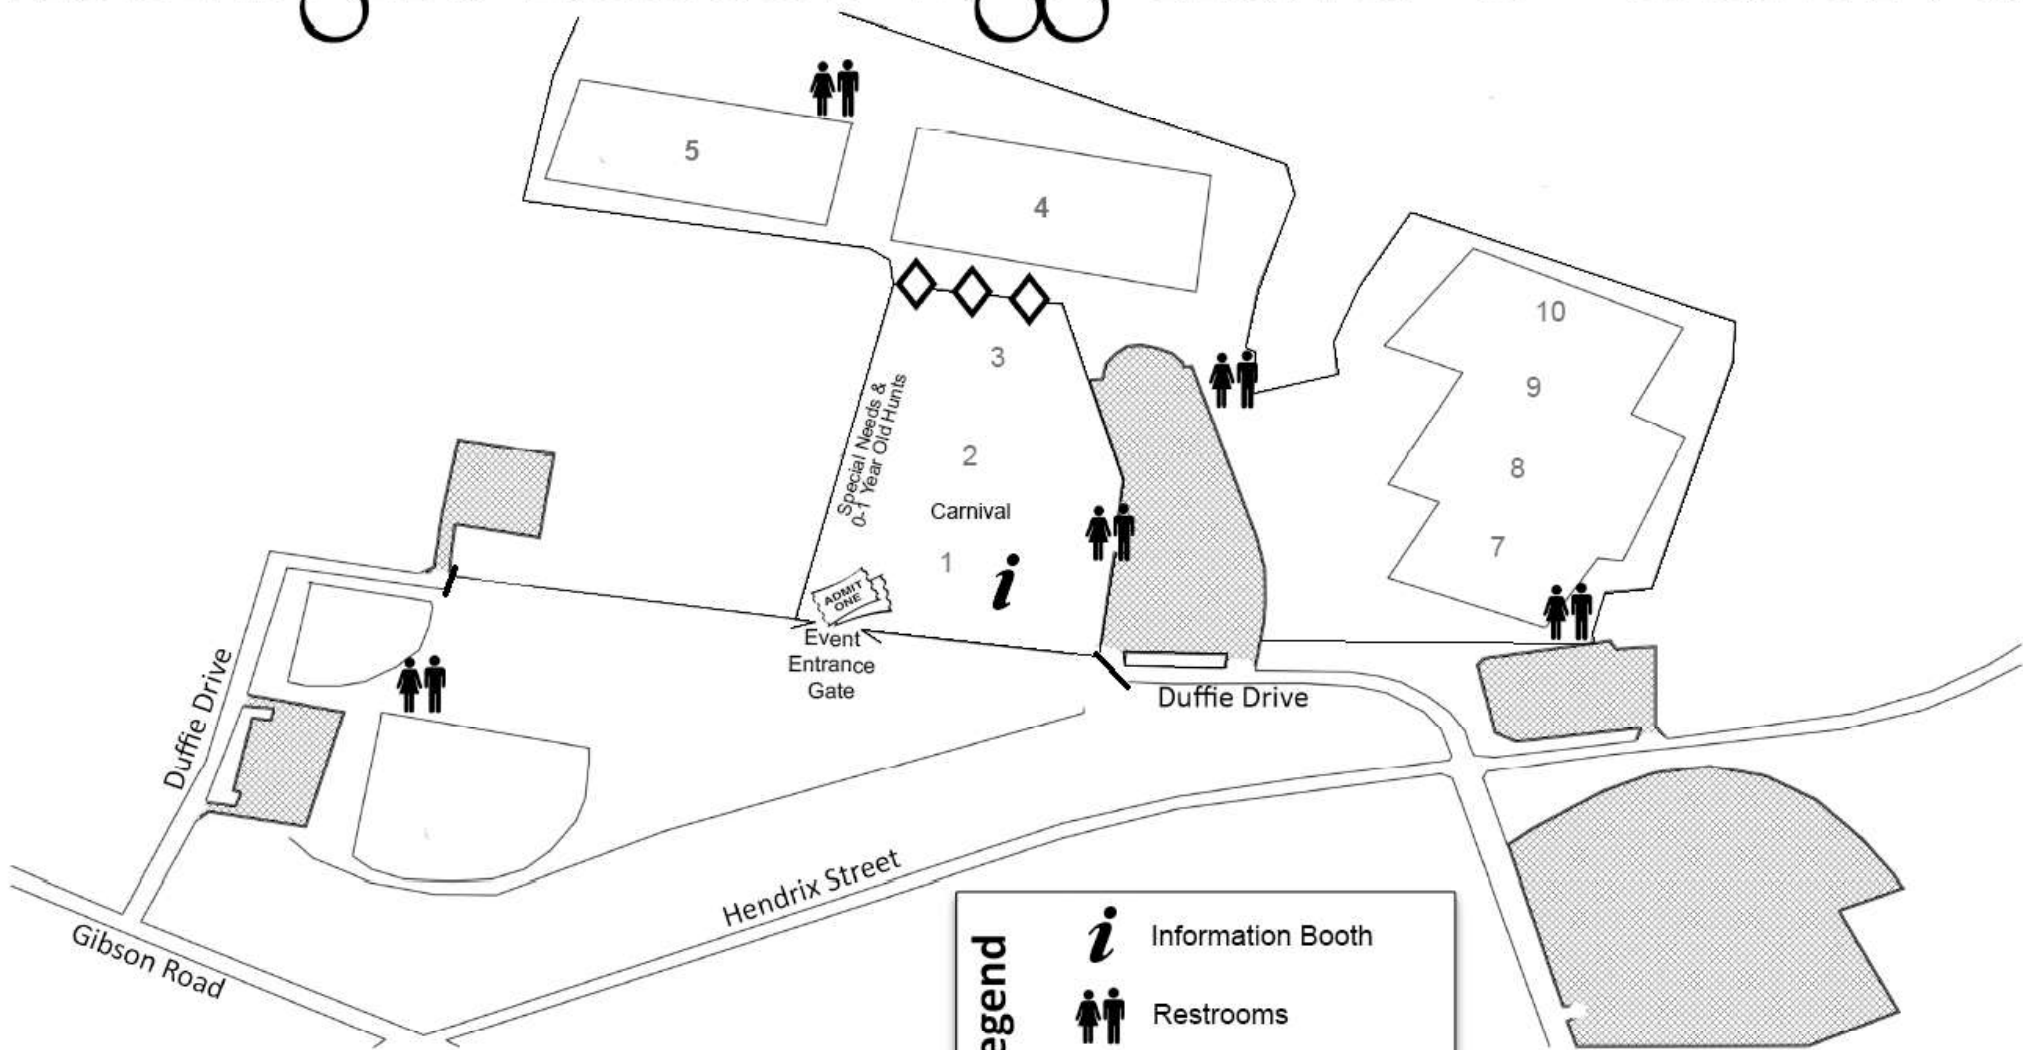

Flashlight Easter Egg Hunt & Carnival

Map Legend

- Information Booth
- Restrooms
- Gates to Twilight & Flashlight Egg Hunts
- Event Parking

Event Schedule

Carnival: 6:00-8:00 pm (Soccer Fields 1-3)
Special Needs Daylight Egg Hunt: 6:00-7:30 pm (Carnival Area - Field 1)
0-1 Year Old Daylight Egg Hunt: 6:00-7:30 pm (Carnival Area - Field 1)
2 Year Old Twilight Egg Hunt: 7:30 pm (Soccer Field 4)
3 Year Old Twilight Egg Hunt: 7:30 pm (Soccer Field 4)
4-5 Year Old Flashlight Egg Hunt: 7:45 pm (Soccer Field 5)
6-7 Year Old Flashlight Egg Hunt: 7:45 pm (Soccer Field 9 & 10)
8-10 Year Old Flashlight Egg Hunt: 7:45 pm (Soccer Fields 7 & 8)