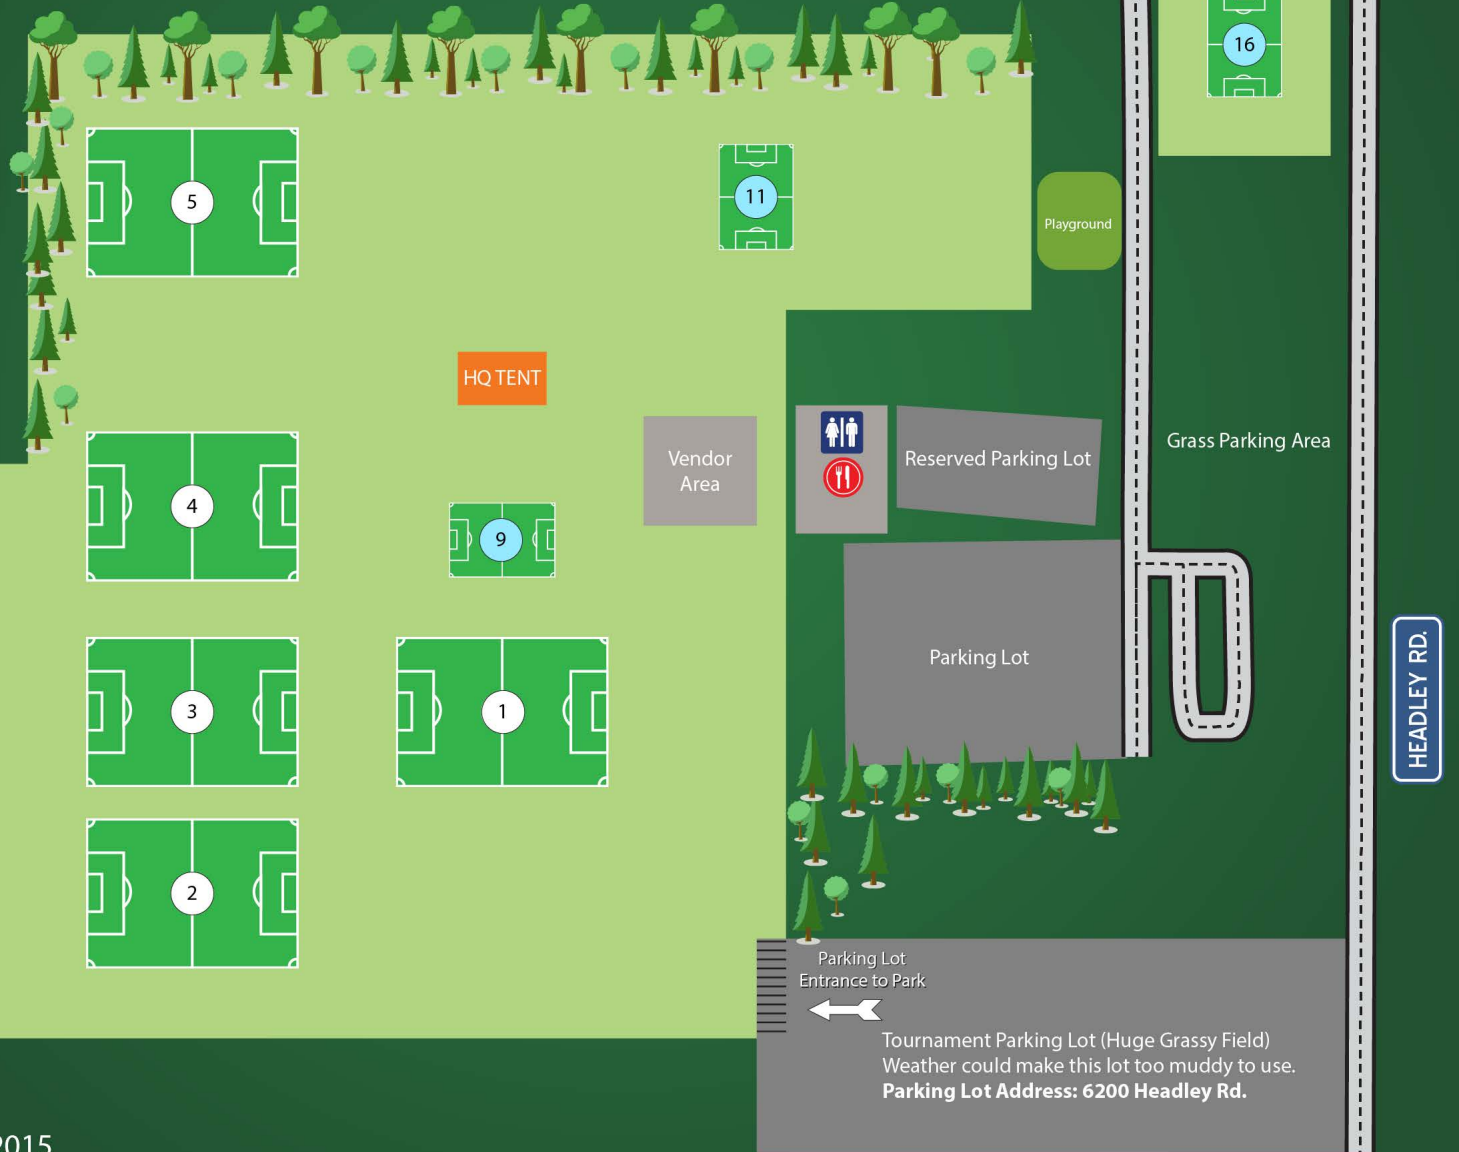

CLUB OHIO SOCCER

11 v 11

9 v 9

7 v 7

Headley Park

1031 Challis Springs Dr

Gahanna, OH 43230

Tournament Parking Lot off Headley Rd.
Parking Lot Address: 6200 Headley Rd.

Neighborhood
Entrance to Park

Parking Lot
Entrance to Park
Tournament Parking Lot (Huge Grassy Field)
Weather could make this lot too muddy to use.
Parking Lot Address: 6200 Headley Rd.