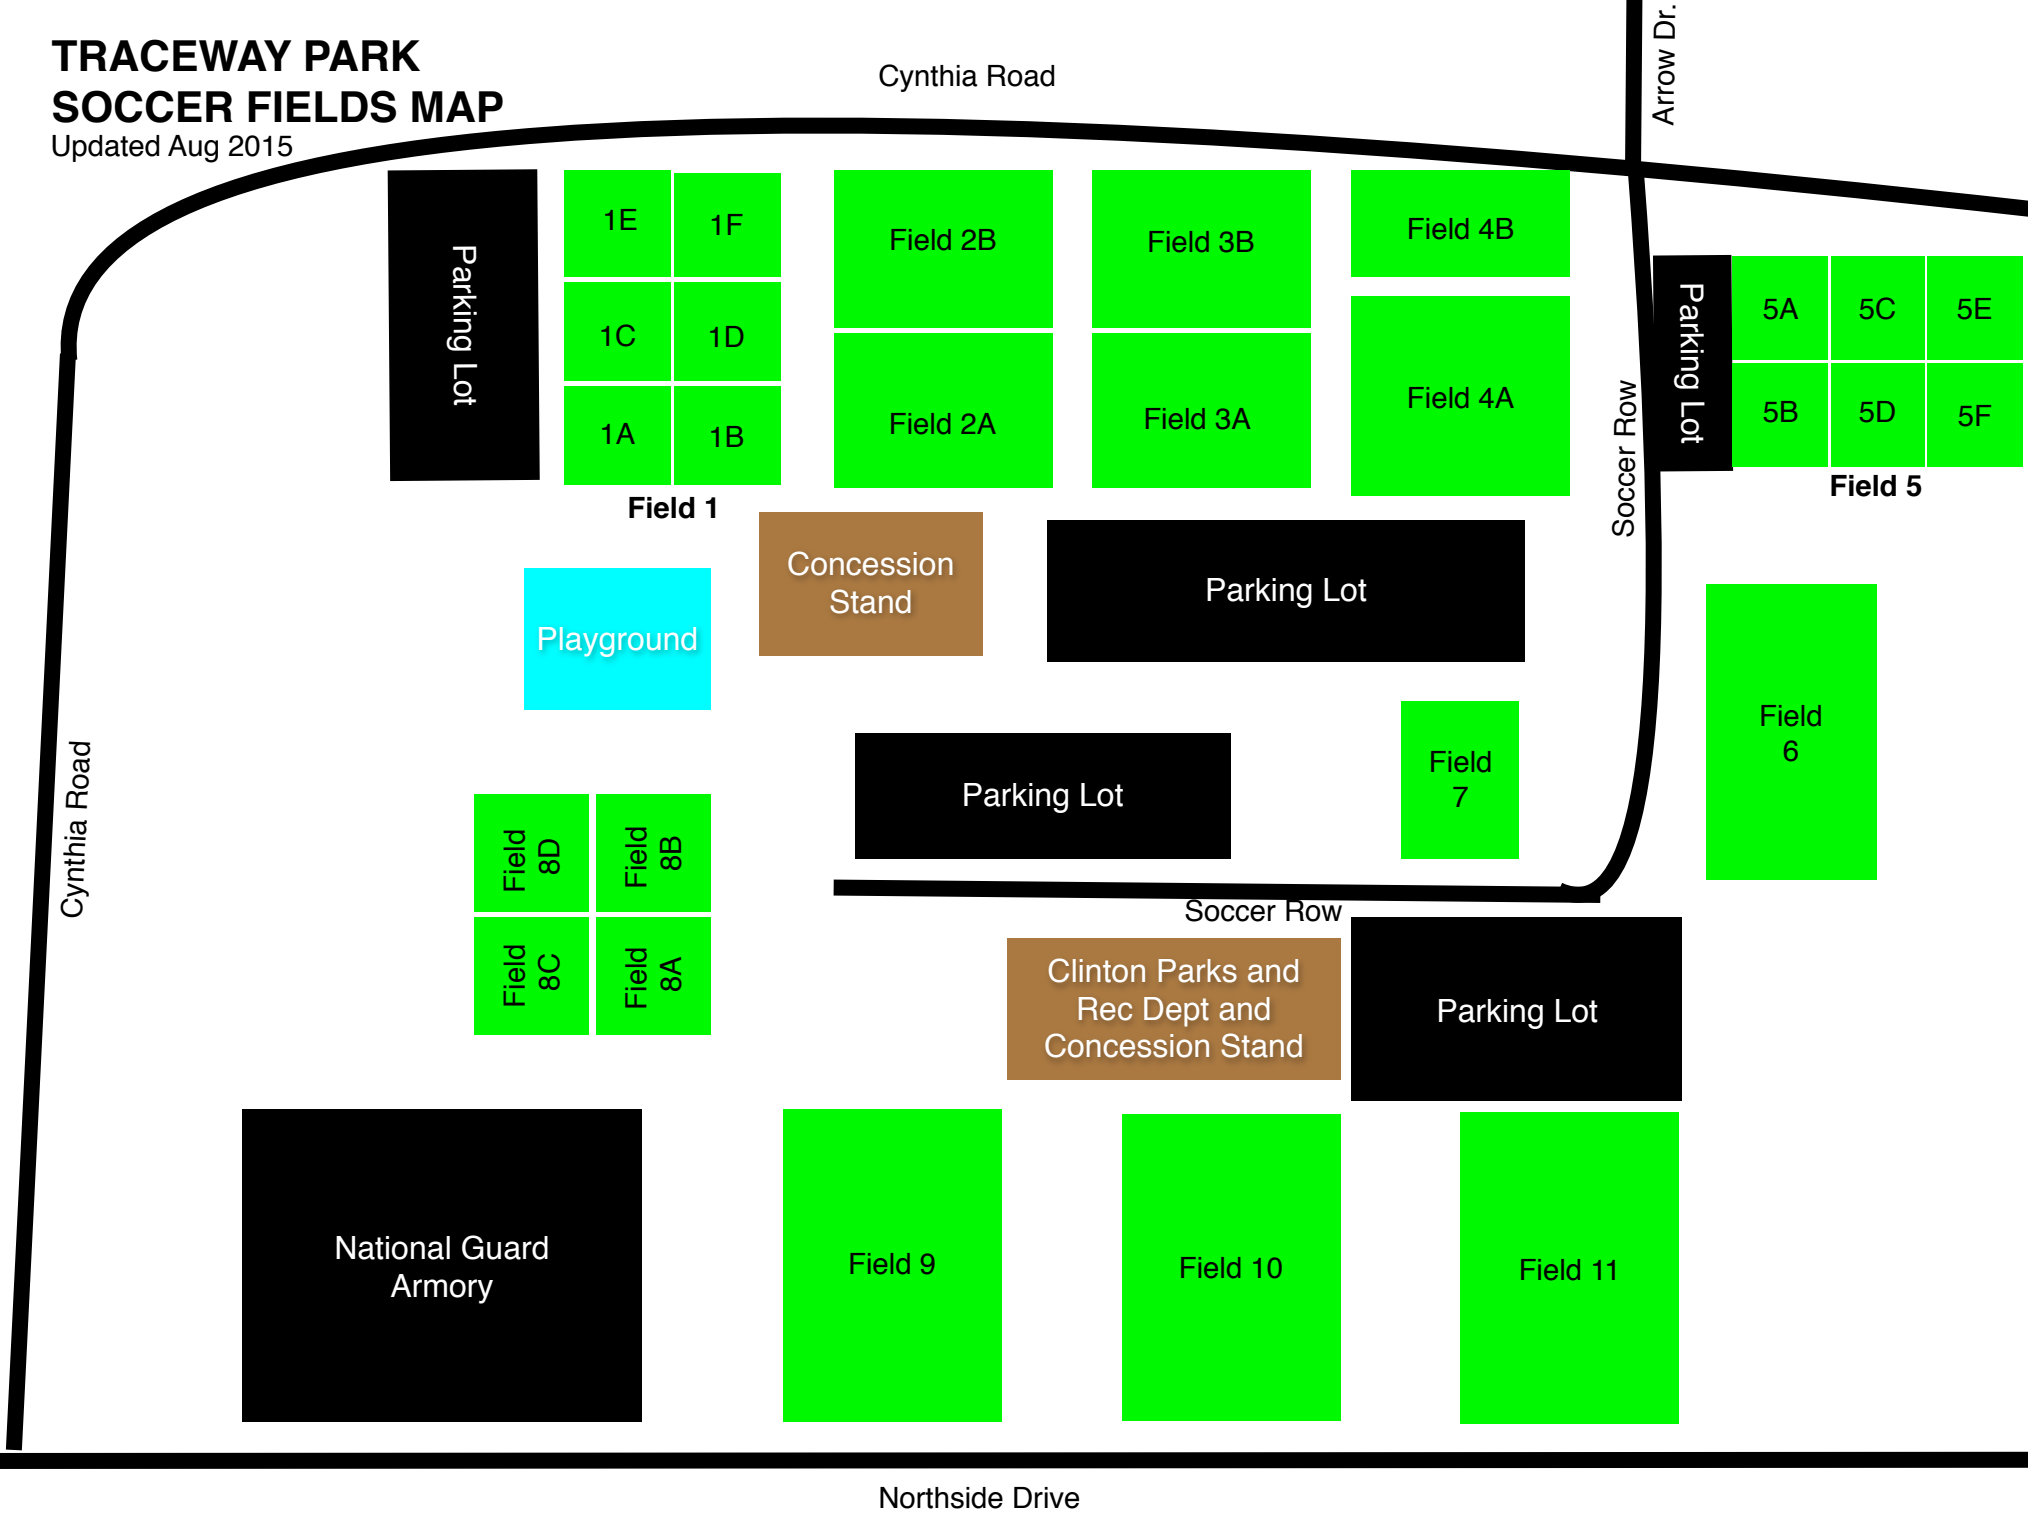

TRACEWAY PARK SOCCER FIELDS MAP

Updated Aug 2015

Cynthia Road

Arrow Dr.

Parking Lot

1E
1C
1A

1F
1D
1B

Field 2B

Field 3B

Field 4B

Field 2A

Field 3A

Field 4A

Parking Lot

5A
5B

5C
5D

5E
5F

Field 5

Field 1

Concession Stand

Playground

Parking Lot

Parking Lot

Field 7

Field 6

Field 8D

Field 8B

Field 8C

Field 8A

Soccer Row

Clinton Parks and Rec Dept and Concession Stand

Parking Lot