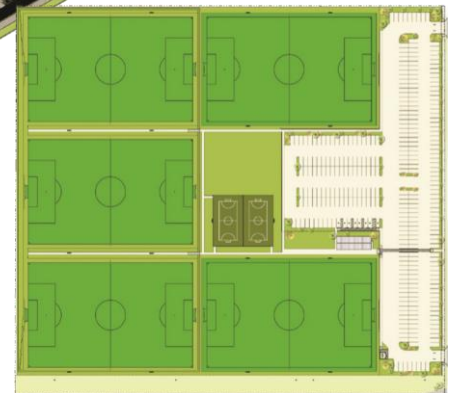

STADIUM SEATING

Stadium seating that can accommodate over 200 seats on our Championship field providing perfect viewing for local, regional and national events.

INDOOR RESTROOMS

Large, well maintained facilities are centrally located in the complex for your convenience.

FREE PAVED PARKING

Over 300 well-lit parking spaces adjacent to the fields.

- 1 DECORATIVE STEEL FENCE W/ SLIDING GATE
- 2 SIX FOOT CHAINLINK FENCE, VINYL COATING
- 3 EIGHT FOOT CHAINLINK FENCE WITH WINDSCREEN
- 4 PLAYER ENTRY
- 5 RESTROOM AND STORAGE BUILDING
- 6 FUTSAL FIELDS
- 7 SOCCER FIELD BACKSTOPS
- 8 SPORTS LIGHTING