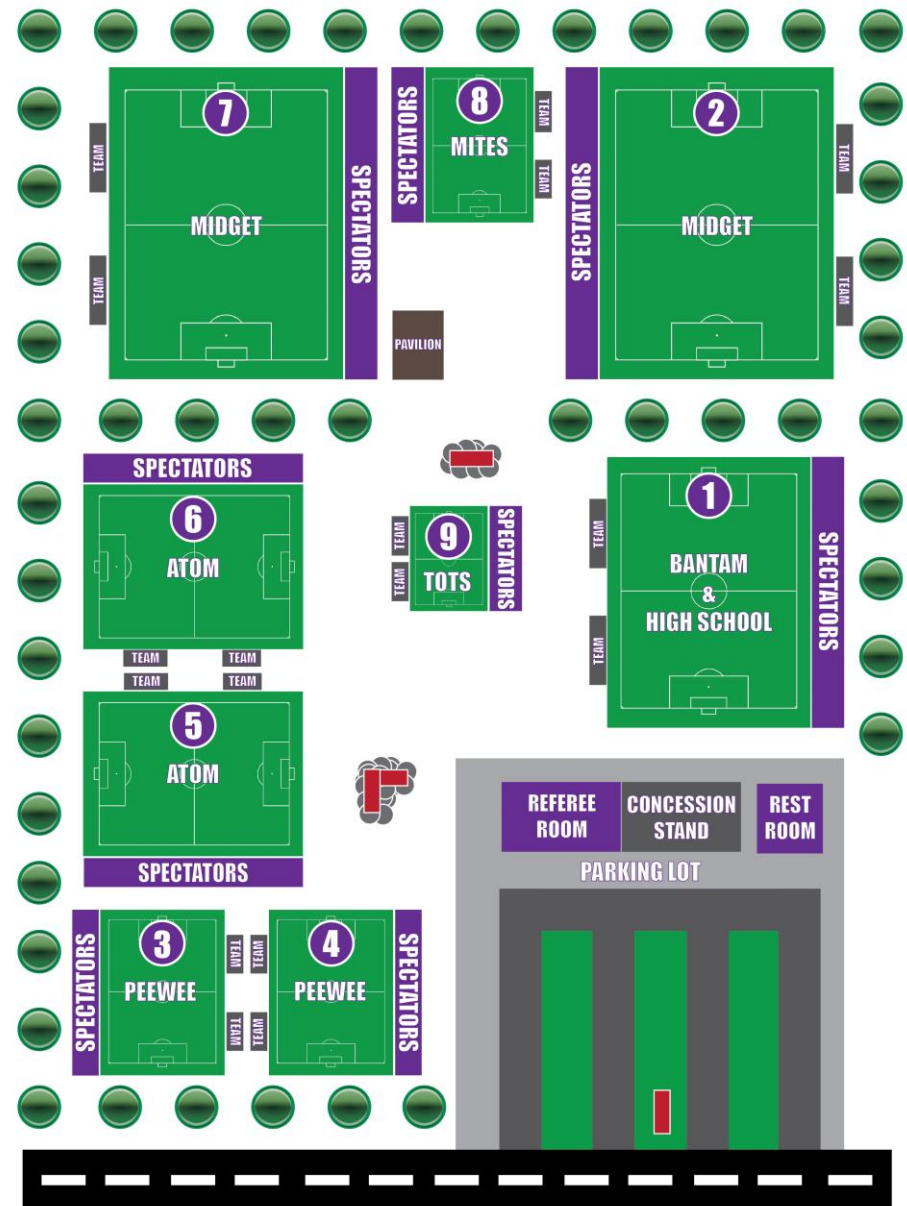

From Columbia, IL 62236:

1. Get on I-255 N
2. Follow I-255 N to Horseshoe Lake Rd in Collinsville
3. Take exit 26 from I-255 N
4. At Stop Light Turn LEFT onto Horseshoe Lake Rd.
5. Turn Left onto McDonough Lake Rd (By Farm Stand)

Fields on the RIGHT

960 McDonough Lake Rd

Collinsville, IL 62234

960 McDonough Lake Road | Collinsville, IL
www.collinsvillesoccer.org