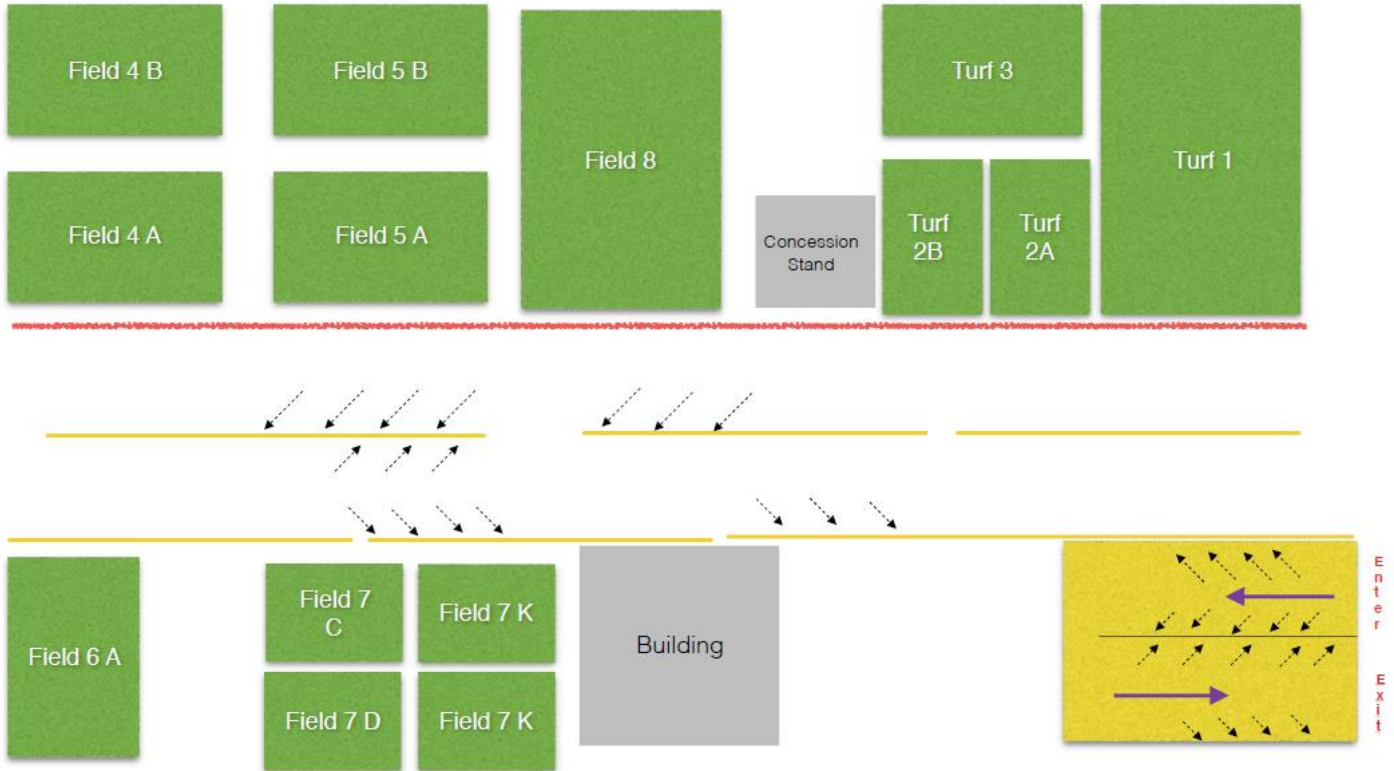

Belle Clair Legacy Park  
2842 Centreville Ave Belleville IL 62220

Parking Lot is One way with angle parking. Please Do Not park strait in. There is additional grass parking near the exit.

 = NO Parking

From Columbia, IL 62236:

1. Get Route 158
2. Follow 158 through Millstadt to Belleville
3. Fields on 158 about 1 mile after Frank Scott Parkway

Fields on the RIGHT

Belle Clair Soccer Park

2842 Centreville Ave, Belleville, IL 62226