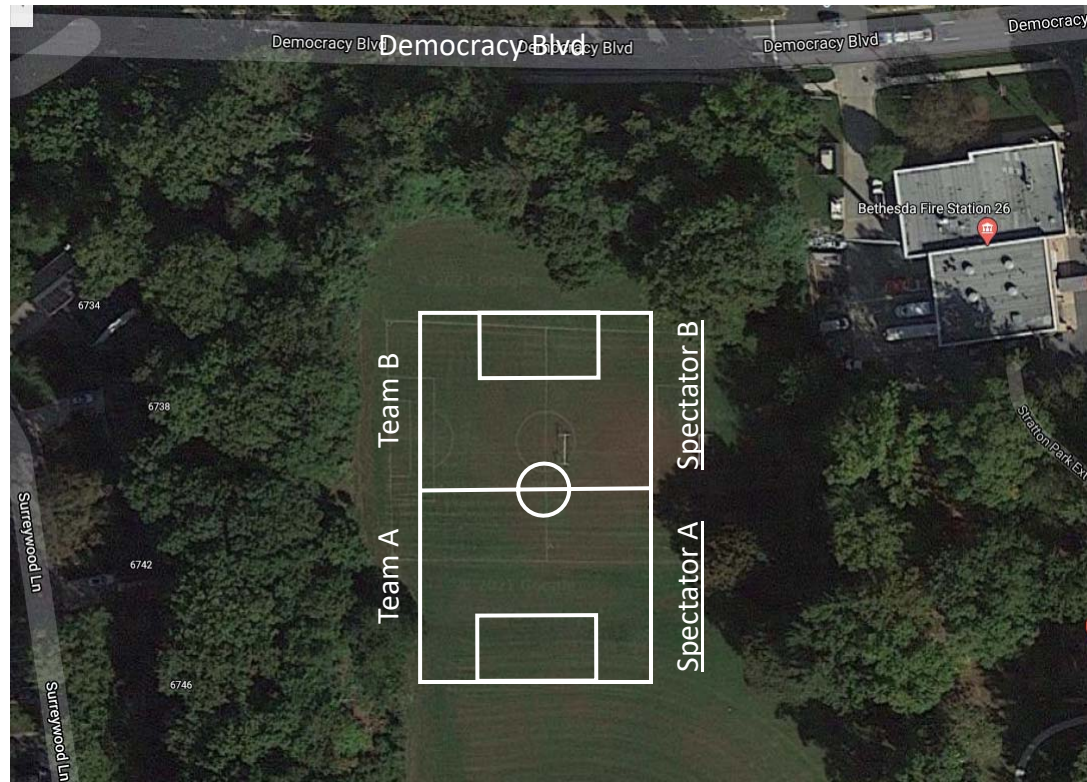

Stratton LP - 9925 Harrogate Road, Bethesda

- Teams are to occupy half of the same sideline as shown above, with each team staying on one side of the midfield line.
- Player equipment should be spaced out according to social distancing standards, using more than one row to achieve a minimum of 6 feet separation.
- Spectators should remain behind the painted line on the other sideline with each team occupying the half that is directly across from their team, using more than one row to maintain a minimum of 6 feet separation.