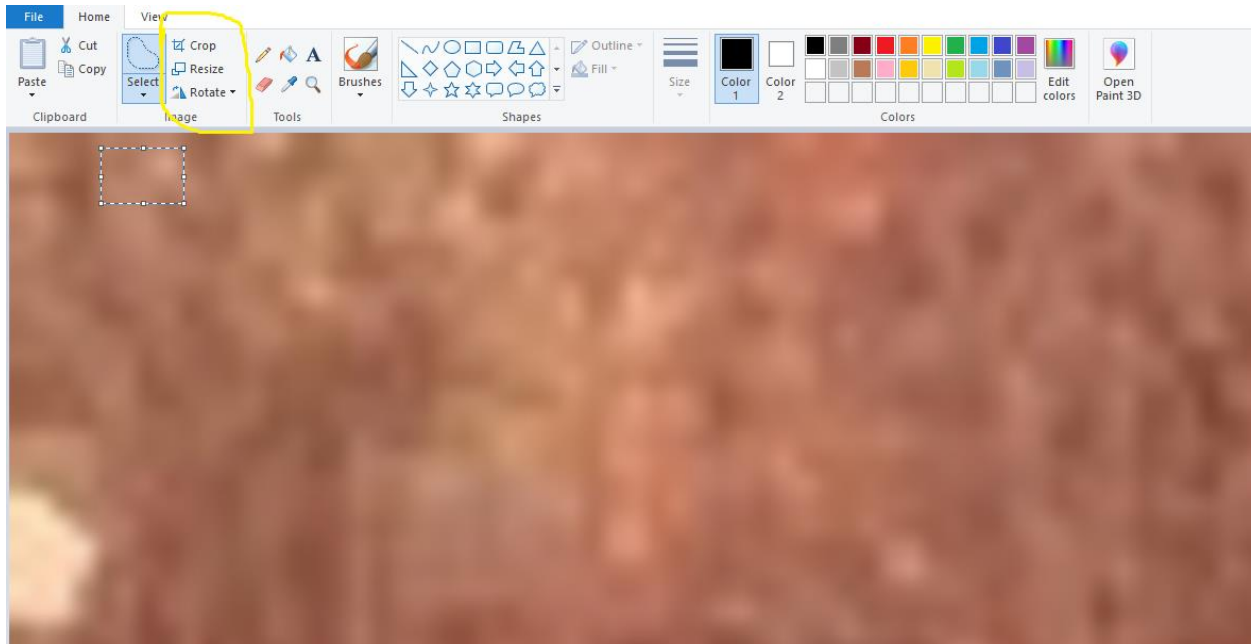

Picture sizing – the system asks for the pictures uploaded to be horizontal 150 pixels and vertical 200 pixels.

On a Windows pc in the task bar (lower left), also may say "type here to search", type paint (the word paint). Select the Paint application, not Paint 3d. Once in Paint, click File open and select the picture you want to upload.

The picture will often look like this because it is too large. Select Resize as highlighted above.

You will see this page when you click Resize. It says Resize by: and has percentage or pixels. Select pixels.

Change the horizontal to 150. The vertical should then automatically change to 200.

Click OK

The picture is now the proper size. Select File and save the picture.