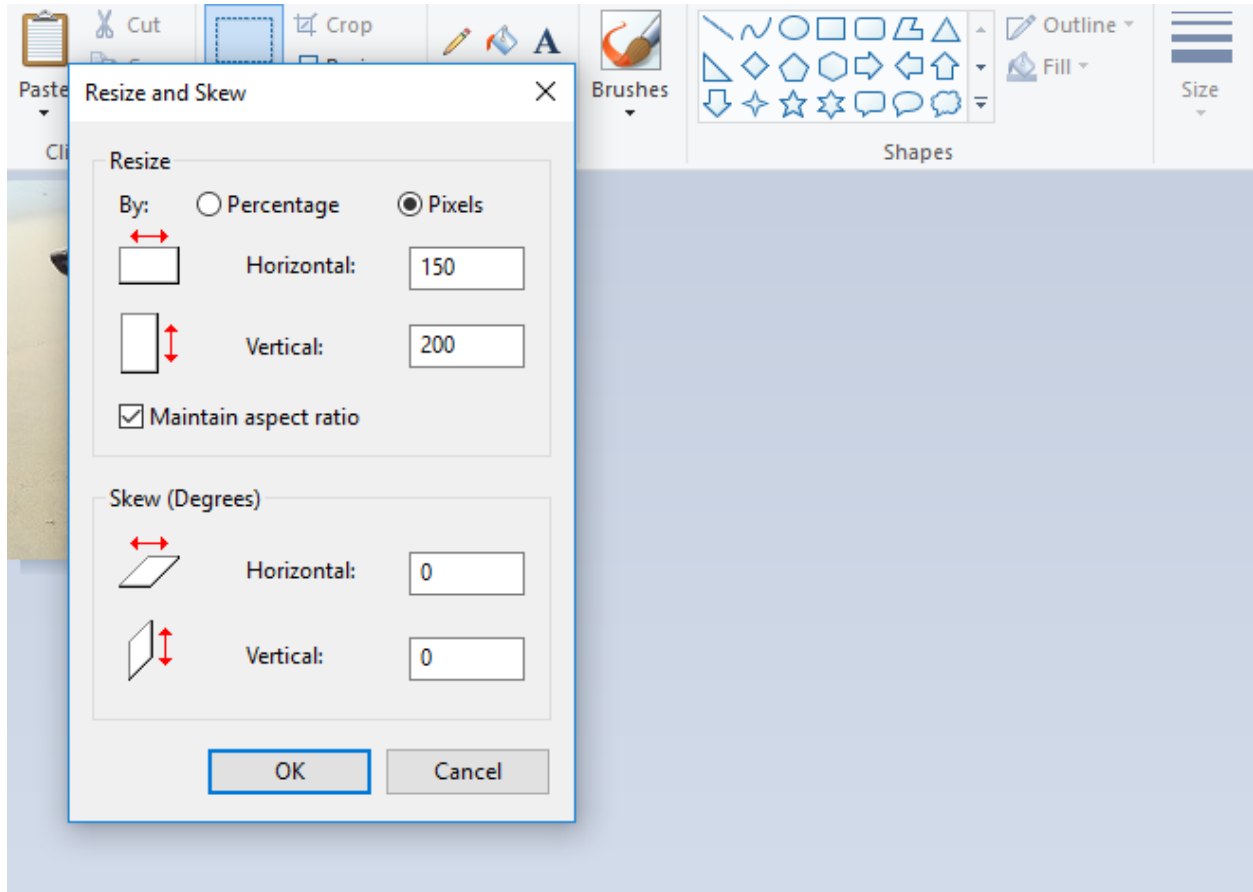

Picture sizing – the system asks for the pictures uploaded to be horizontal 150 pixels and vertical 200 pixels.

On a Windows pc in the task bar (lower left), also may say "type here to search", type paint (the word paint). Select the Paint application, not Paint 3d. Once in Paint, click File open and select the picture you want to upload.

The picture will often look like this because it is too large. Select Resize as highlighted above.

You will see this page when you click Resize. It says Resize by: and has percentage or pixels. Select pixels.

Change the horizontal to 150. The vertical should then automatically change to 200.

Click OK

The picture is now the proper size. Select File and save the picture.