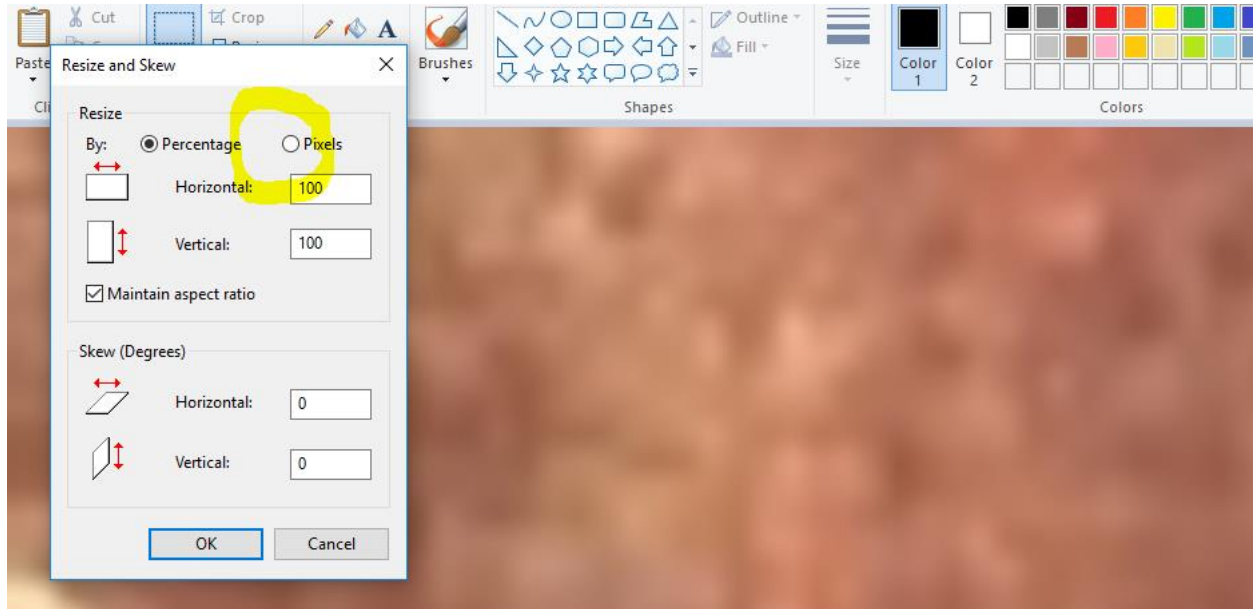

Picture sizing – the system asks for the pictures uploaded to be horizontal 150 pixels and vertical 200 pixels.

On a Windows pc in the task bar (lower left), also may say "type here to search", type paint (the word paint). Select the Paint application, not Paint 3d. Once in Paint, click File open and select the picture you want to upload.

The picture will often look like this because it is too large. Select Resize as highlighted above.

You will see this page when you click Resize. It says Resize by: and has percentage or pixels. Select pixels.

Change the horizontal to 150. The vertical should then automatically change to 200.

Click OK

The picture is now the proper size. Select File and save the picture.