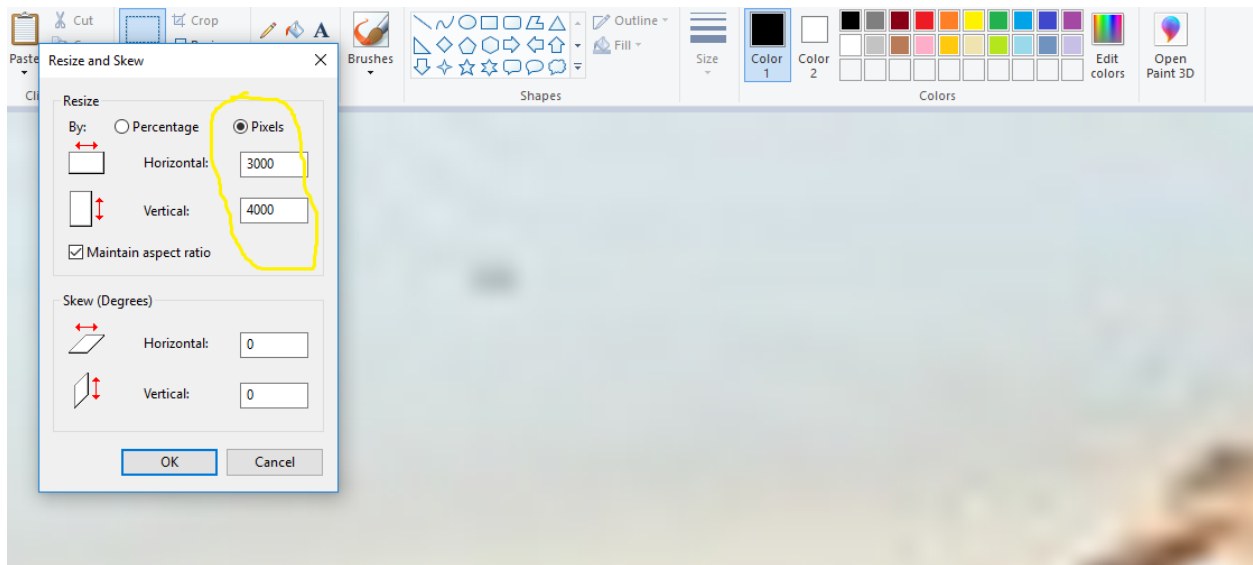

Picture sizing – the system asks for the pictures uploaded to be horizontal 150 pixels and vertical 200 pixels.

On a Windows pc in the task bar (lower left), also may say "type here to search", type paint (the word paint). Select the Paint application, not Paint 3d. Once in Paint, click File open and select the picture you want to upload.

The picture will often look like this because it is too large. Select Resize as highlighted above.

You will see this page when you click Resize. It says Resize by: and has percentage or pixels. Select pixels.

Change the horizontal to 150. The vertical should then automatically change to 200.

Click OK

The picture is now the proper size. Select File and save the picture.