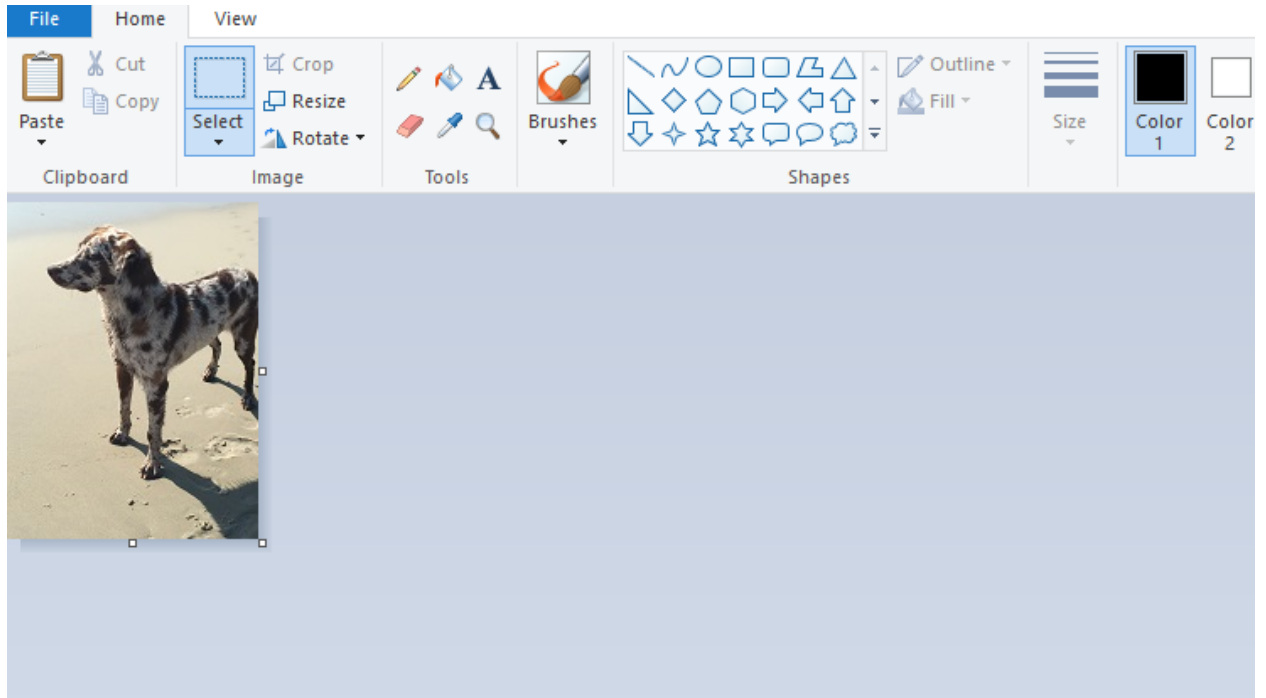

Picture sizing – the system asks for the pictures uploaded to be horizontal 150 pixels and vertical 200 pixels.

On a Windows pc in the task bar (lower left), also may say "type here to search", type paint (the word paint). Select the Paint application, not Paint 3d. Once in Paint, click File open and select the picture you want to upload.

The picture will often look like this because it is too large. Select Resize as highlighted above.

You will see this page when you click Resize. It says Resize by: and has percentage or pixels. Select pixels.

Change the horizontal to 150. The vertical should then automatically change to 200.

Click OK

The picture is now the proper size. Select File and save the picture.