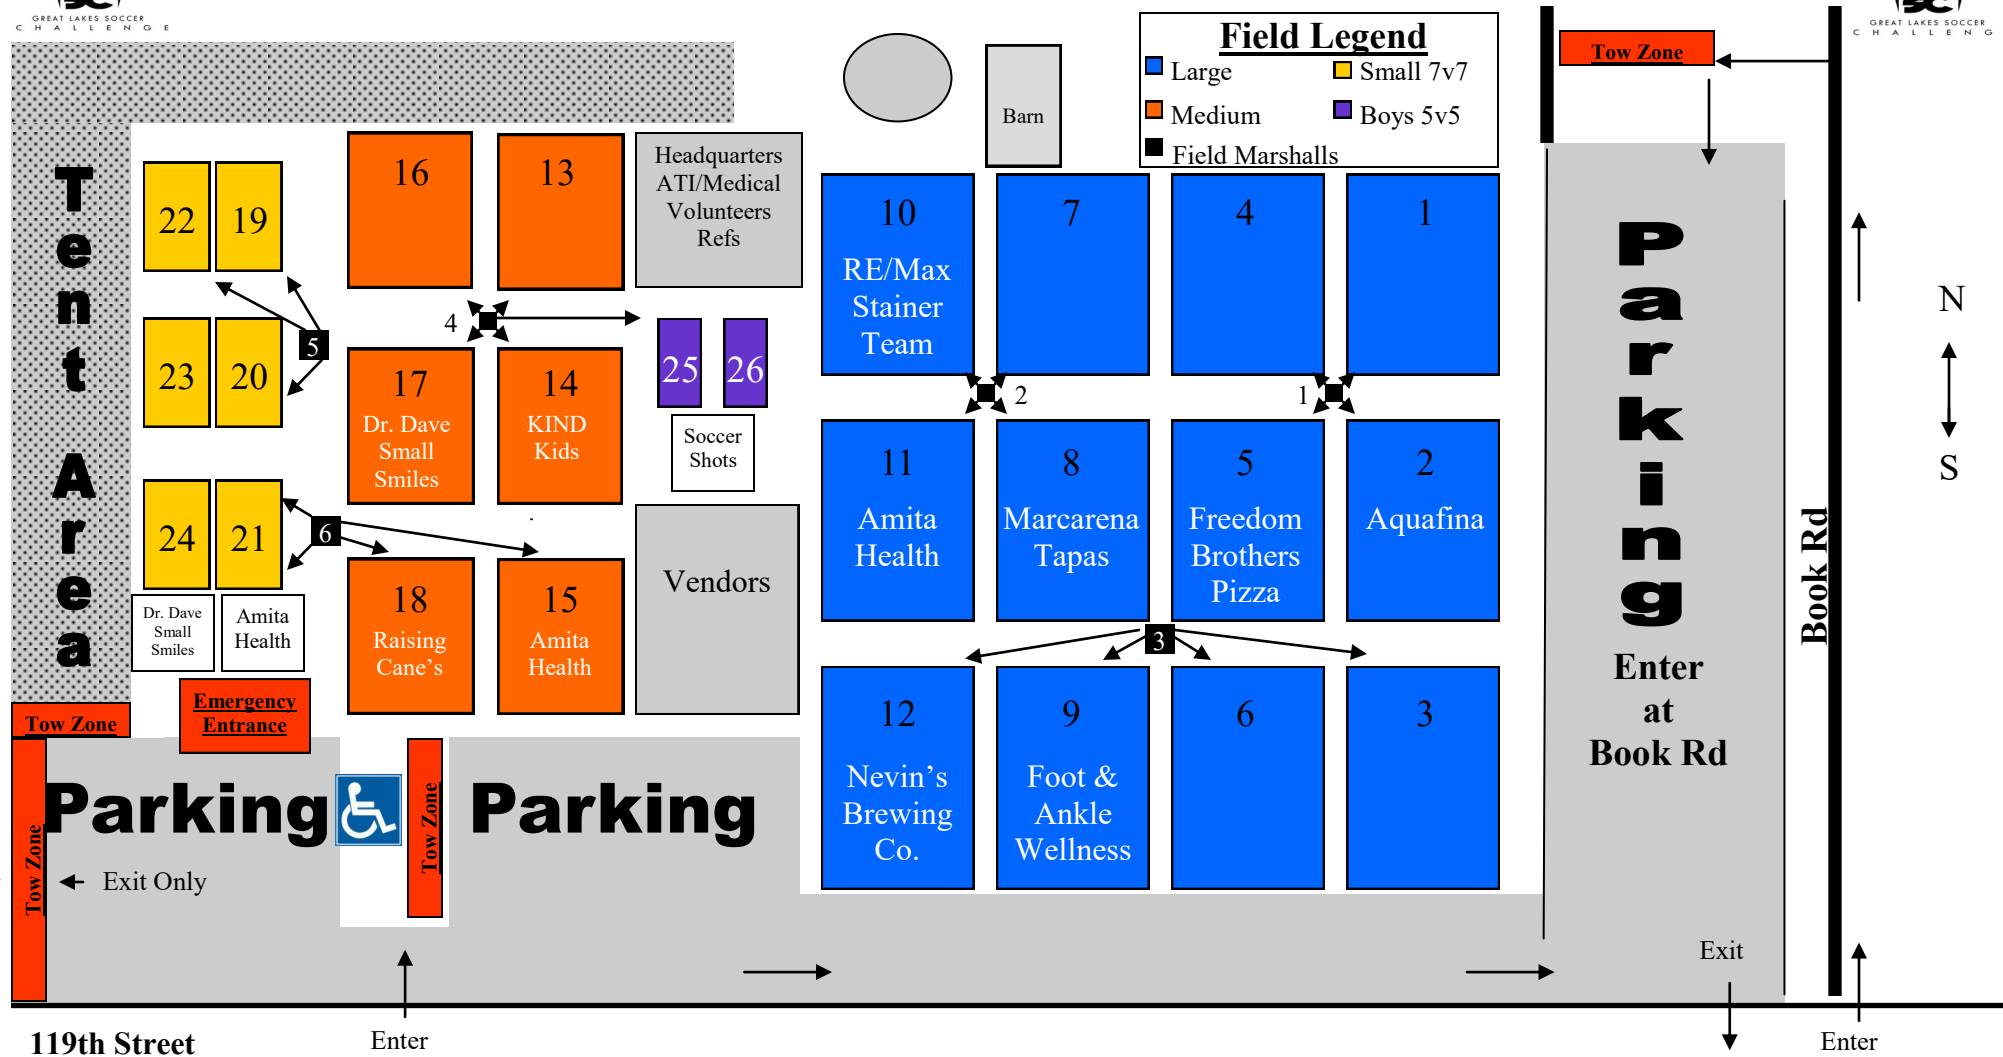

# Naperville Polo Fields

## 23700 W 119th St. Plainfield, IL

SPONSORED BY