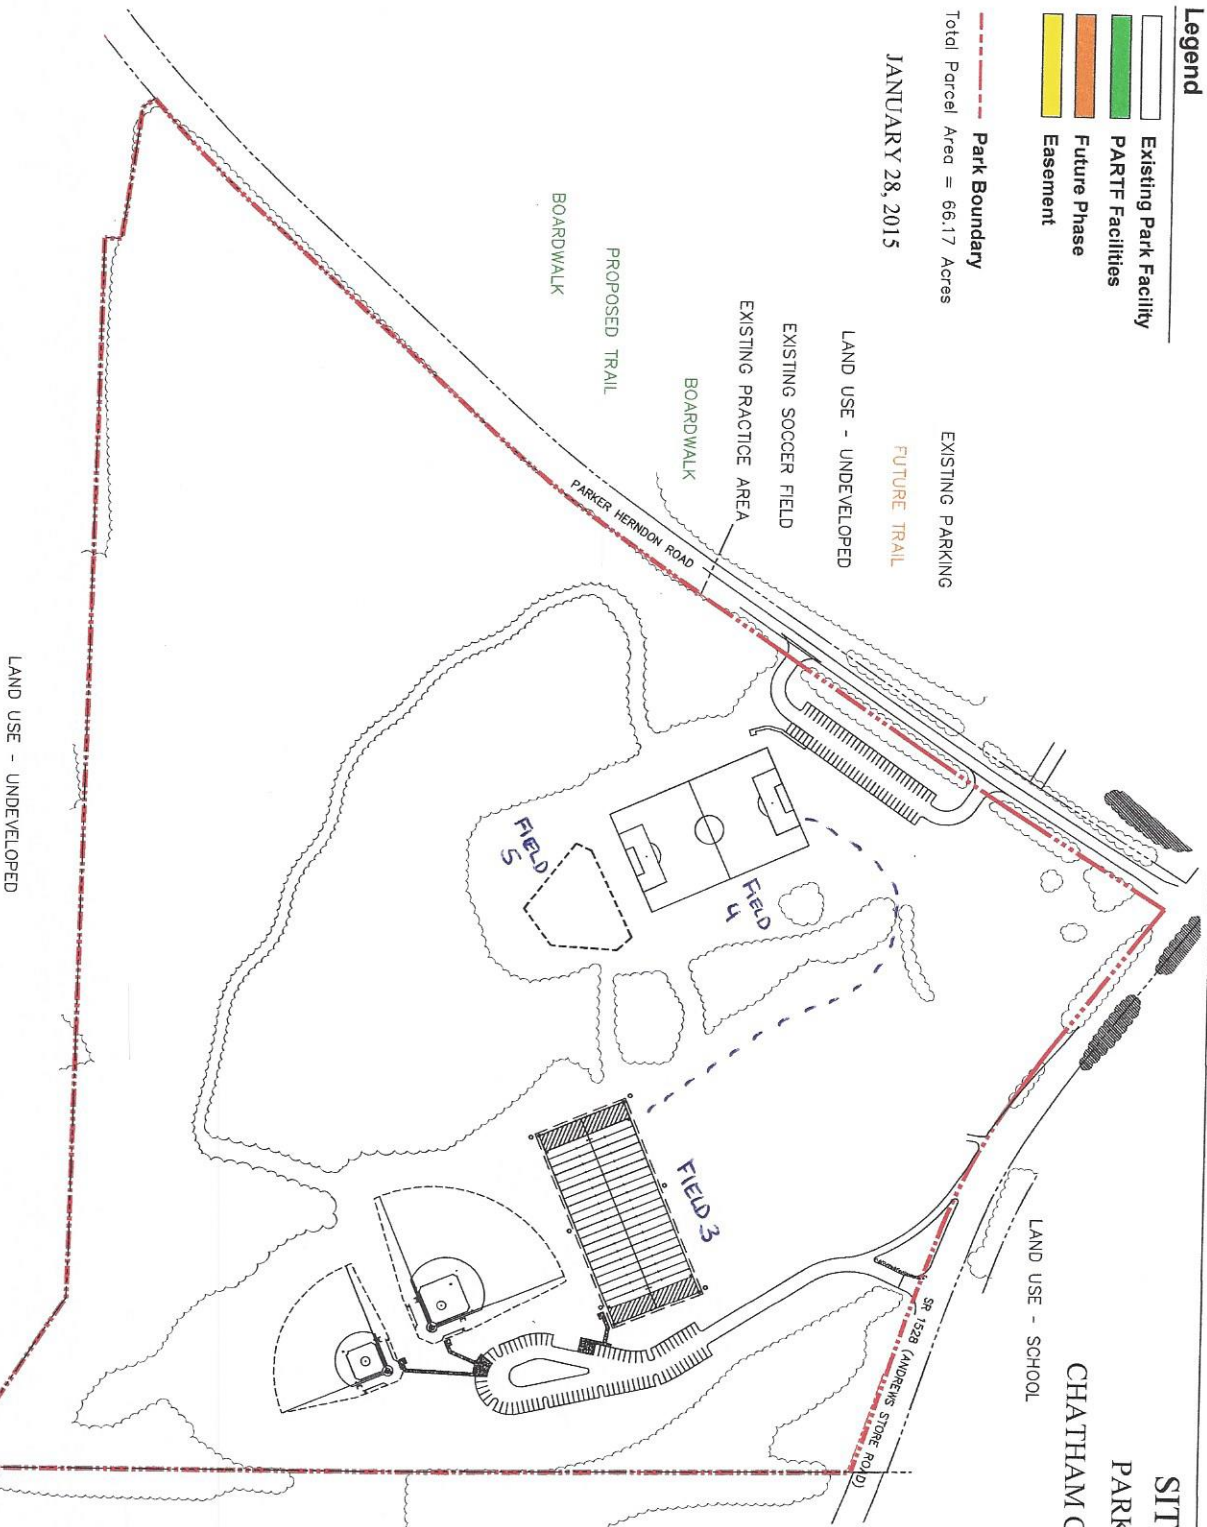

Legend

- Existing Park Facility
- PART F Facilities
- Future Phase
- Easement

--- Park Boundary
 Total Parcel Area = 66.17 Acres

JANUARY 28, 2015

SITE PLAN MAP
PARK AT BRIAR CHAPEL
CHATHAM COUNTY, NORTH CAROLINA

- BASEBALL FIELD
- SIDEWALK (TO TIE INTO EXISTING SCHOOL CONNECTOR)
- FUTURE PARKING
- FUTURE CONCESSION/RESTROOM STRUCTURE
- EXISTING FOOTBALL FIELD
- EXISTING SPORTS FIELD LIGHTING
- LAND USE - AGRICULTURAL
- EXISTING PARKING
- FUTURE RESTROOM BUILDING
- SPORTS FIELD LIGHTING
- PLAYGROUND
- PICNIC SHELTER
- DUGOUT (4)
- BASEBALL FIELD (2)
- SPORTS FIELD LIGHTING
- BOARDWALK