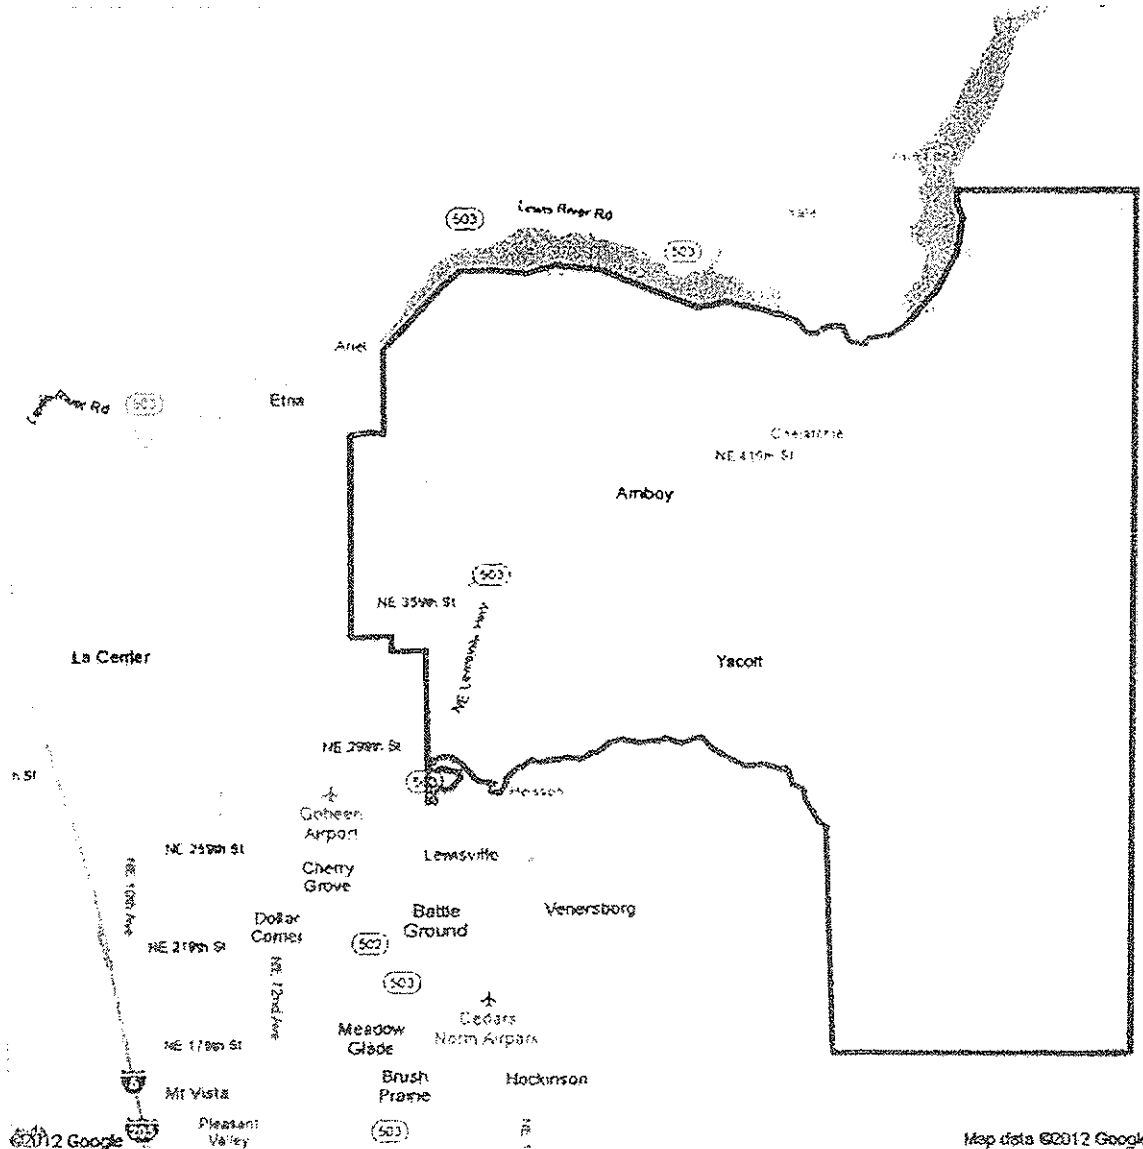

Please mark your home address with an X on the map.  
Please sign at the bottom of the page.

Google

Get Google Maps on your phone  
Text the word "GMAPS" to 466453

**NCLL Boundary Map**  
North Clark Little League  
Yacolt, Wa