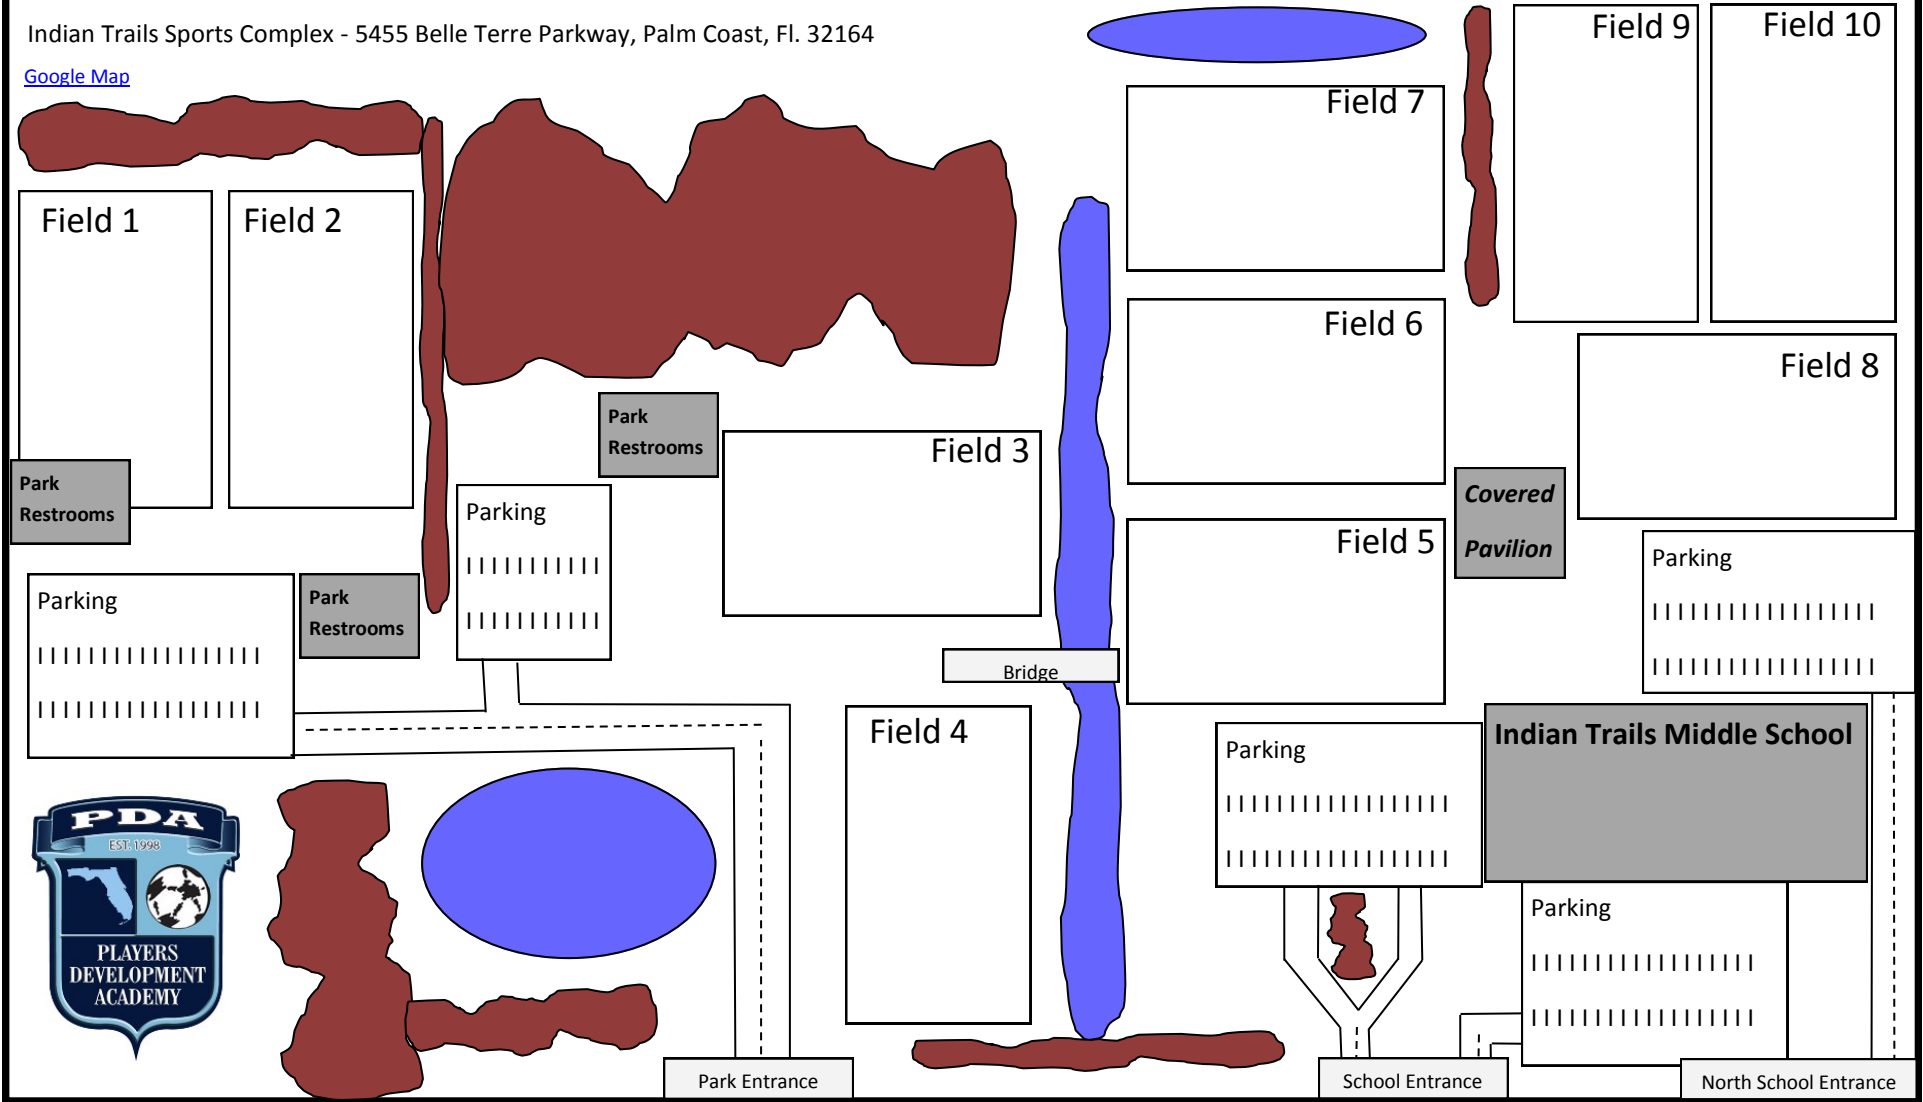

2015 - Indian Trails Sports Complex - Home of PDA Florida

PLAYERS DEVELOPMENT ACADEMY

Indian Trails Sports Complex - 5455 Belle Terre Parkway, Palm Coast, Fl. 32164

[Google Map](#)

Fields

Indian Trails Sports Complex [Map](#)

5455 Belle Terre Parkway
Palm Coast, Fl. 32137

Indian Trails Middle School [Map](#)

5500 Belle Terre Parkway
Palm Coast, Fl. 32137

Ralph Carter Park [Map](#)

1385 Rymfire Drive
Palm Coast, FL 32164

Seminole Woods Park [Map](#)