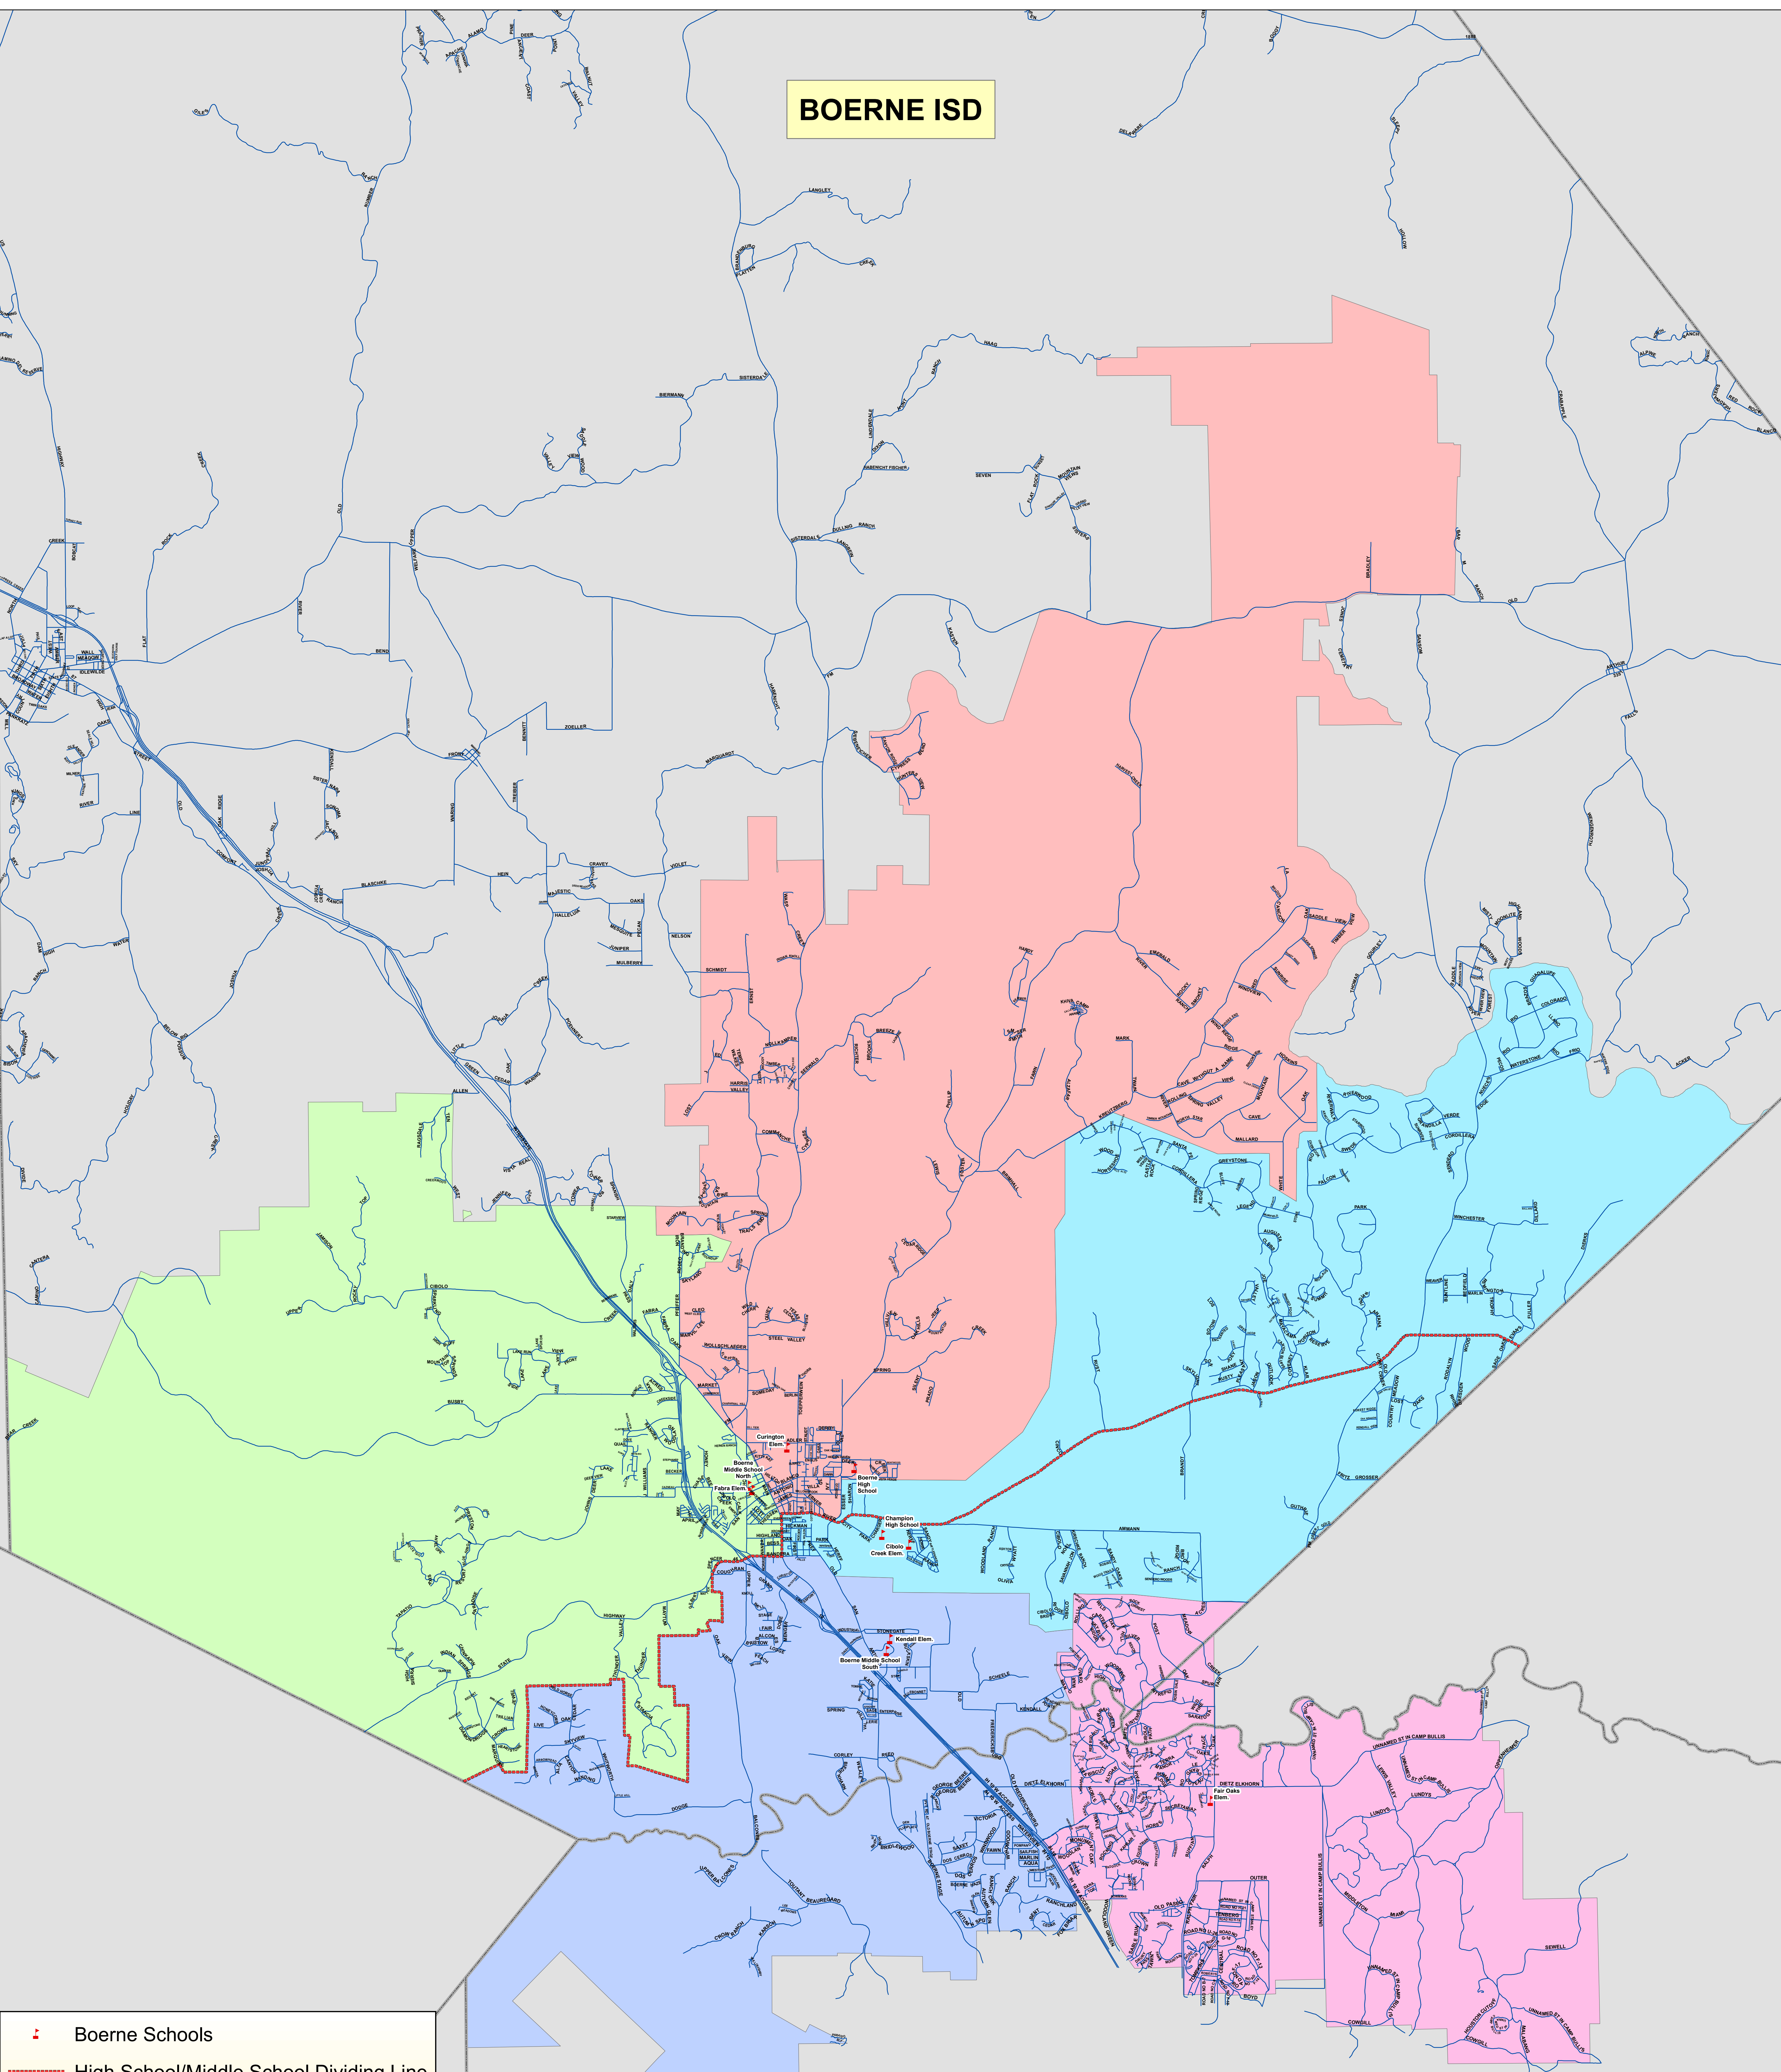

BOERNE ISD

Boerne Schools

High School/Middle School Dividing Line

Boerne ISD

School Name

- CIBOLO CREEK
- CURINGTON
- FABRA
- FAIR OAKS
- KENDALL