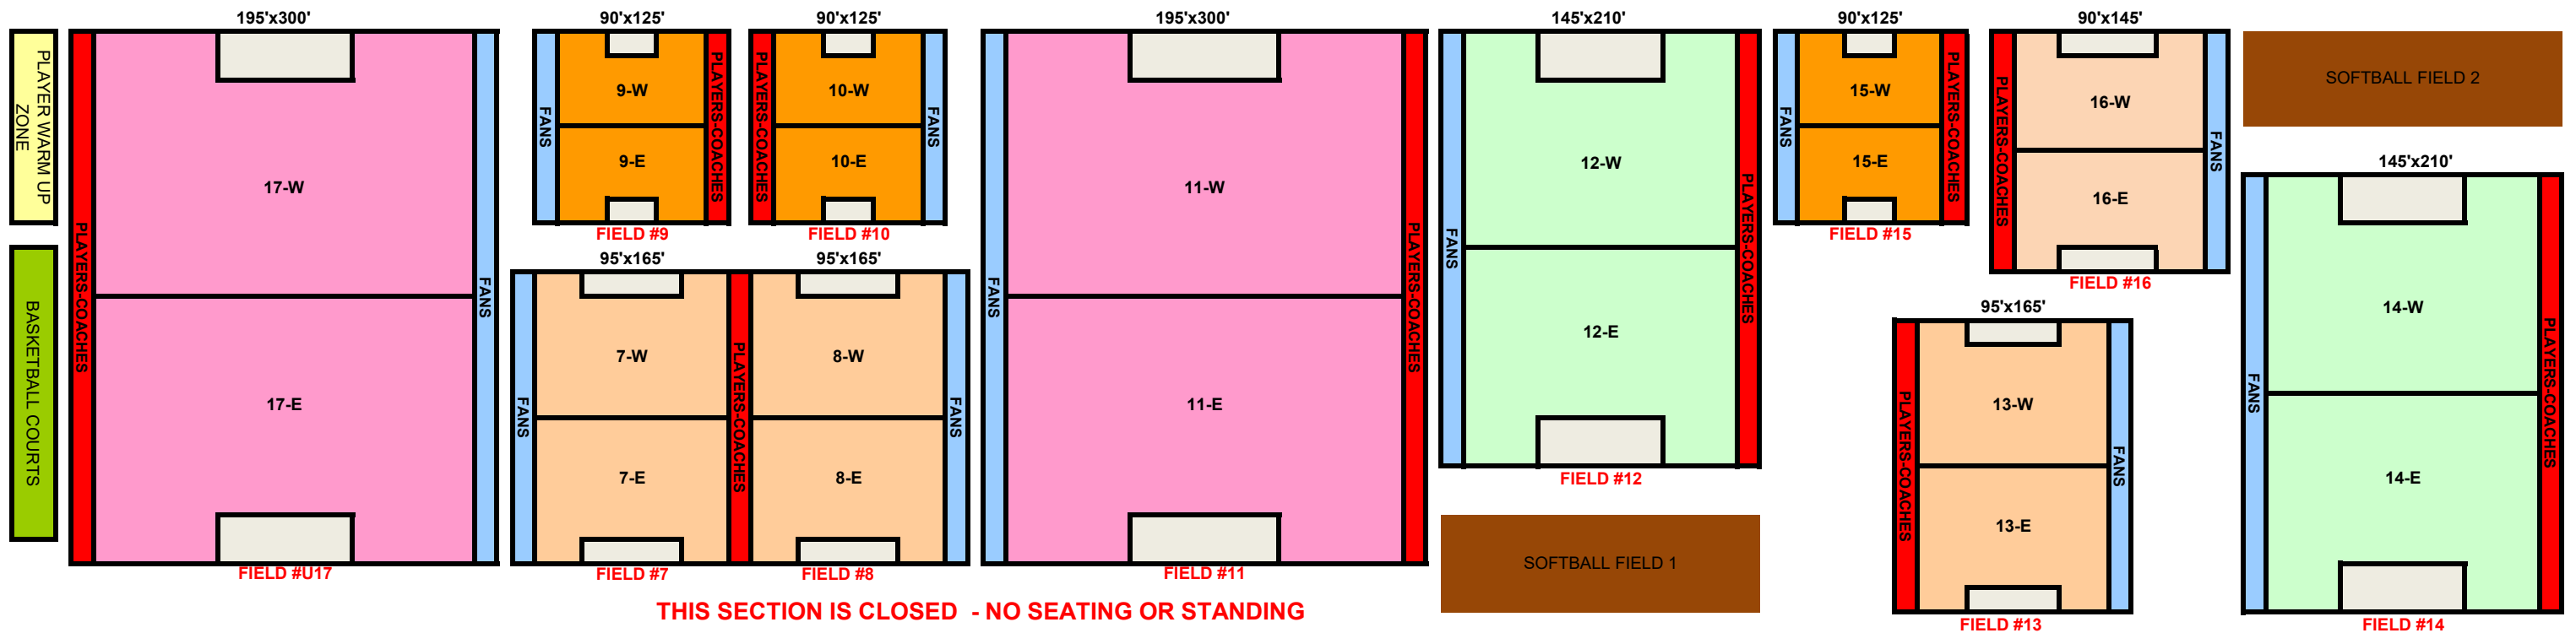

I - 75

W=WEST
E=EAST
N=NORTH
S=SOUTH

7:30 PM PRACTICE FIELDS LAYOUT

VINEYARDS COMMUNITY PARK
6231 ARBOR BLVD W NAPLES FL 34119

W=WEST
E=EAST
N=NORTH
S=SOUTH

SOCCER FIELD 1

SOCCER FIELD 2

SOCCER FIELD 3

SOFTBALL FIELD 1

SOFTBALL FIELD 2

THIS SECTION IS CLOSED - NO SEATING OR STANDING

VANDERBILT BEACH RD

PARKING LOT