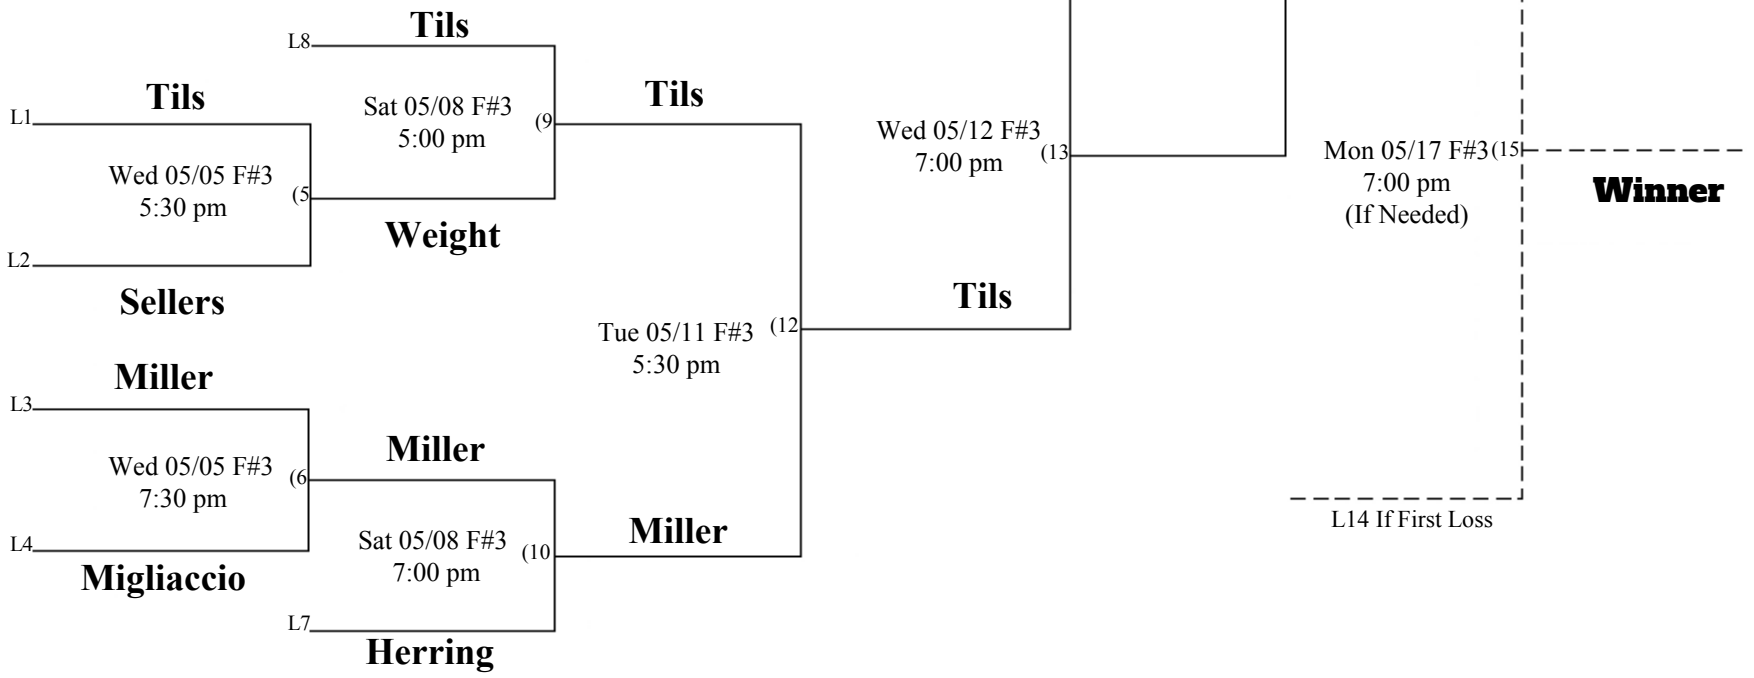

# 2021 Majors Playoff Tournament

## Winner's Bracket

## Playoffs Tournament Overview

- Winner's Bracket - Home team is the higher seed
- Loser's Bracket - Home team is determined by coin flip
- Championship - Home team is team from Winner's Bracket. If second game is needed, Loser's Bracket team will be home team in the second game.
- No new inning after 1 hour 35 minutes
- Complete all innings started; no drop dead time.

## Loser's Bracket

**Winner**