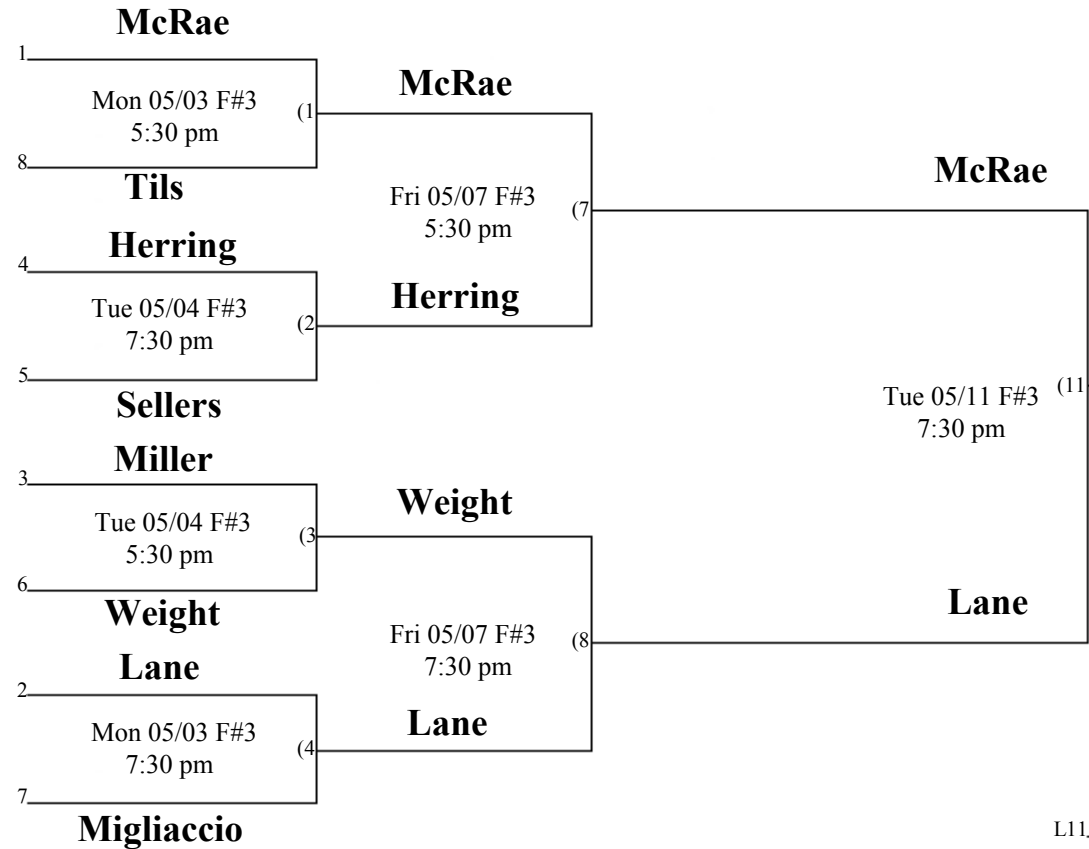

# 2021 Majors Playoff Tournament

## Winner's Bracket

## Playoffs Tournament Overview

- Winner's Bracket - Home team is the higher seed
- Loser's Bracket - Home team is determined by coin flip
- Championship - Home team is team from Winner's Bracket. If second game is needed, Loser's Bracket team will be home team in the second game.
- No new inning after 1 hour 35 minutes
- Complete all innings started; no drop dead time.

## Loser's Bracket

**Winner**