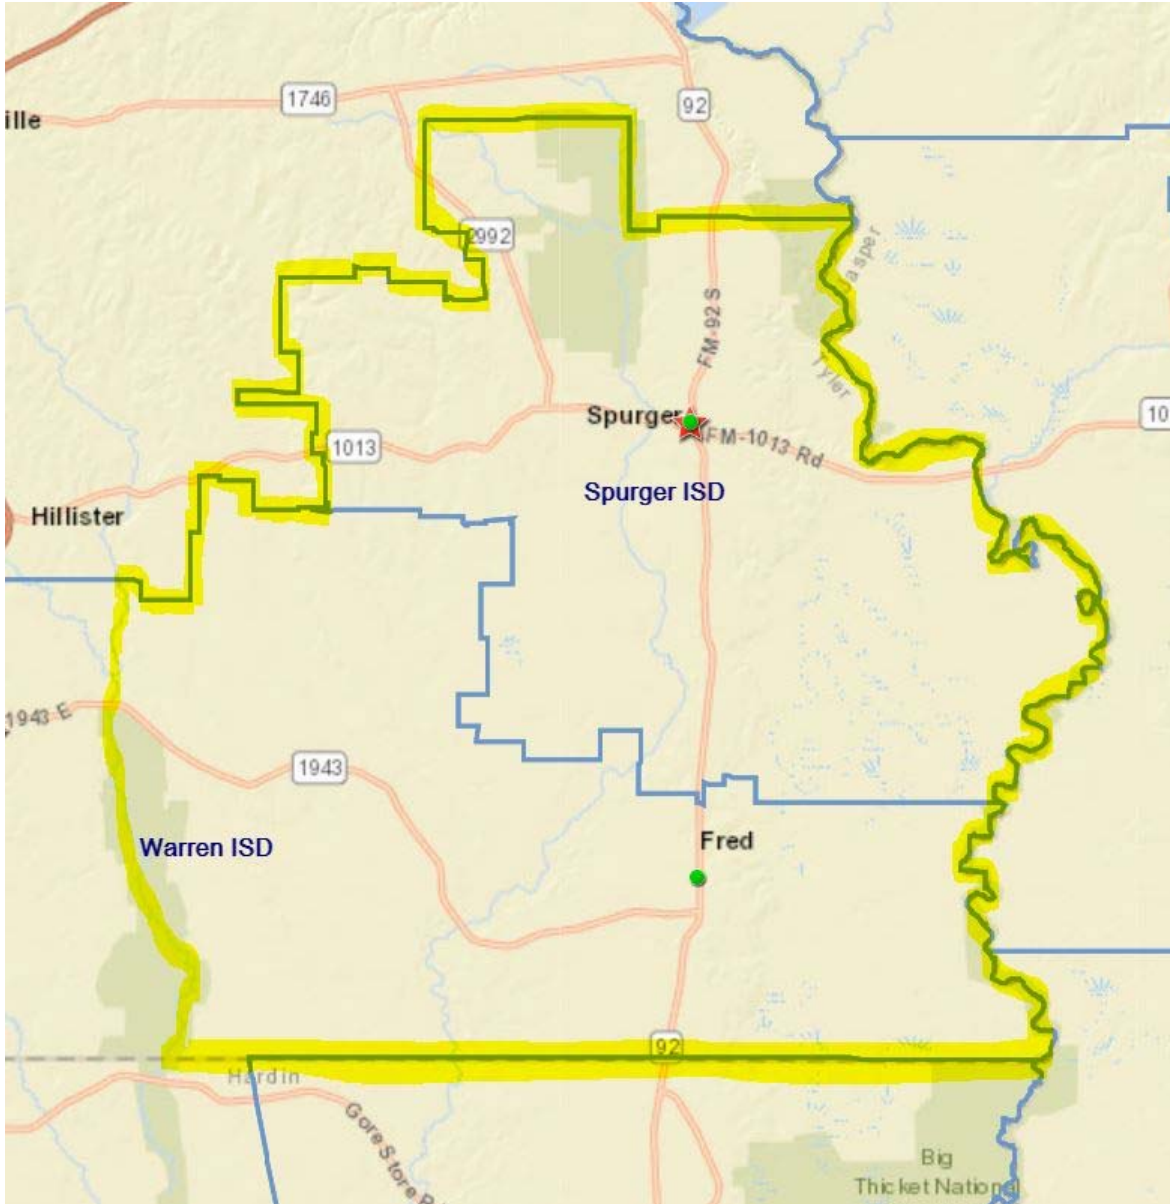

South Tyler County Little League - 3431206

Boundary Description: Beginning in the northeast corner at the intersection of Spurger ISD and Tyler County, follow the county line until it intersects with Turkey Creek. Continue north on Turkey Creek until it intersects with Warren ISD. Follow Warren ISD to Spurger ISD until reconnecting with the Tyler County/Spurger ISD eastern line.

Bradley Hiem
Bradley Hiem, South Tyler County Little League President

11/11/18
Date

Jennifer Roebuck
Jennifer Roebuck, Texas District 12 Administrator

11/20/18
Date

APPROVED
Kibby
11/29/2018