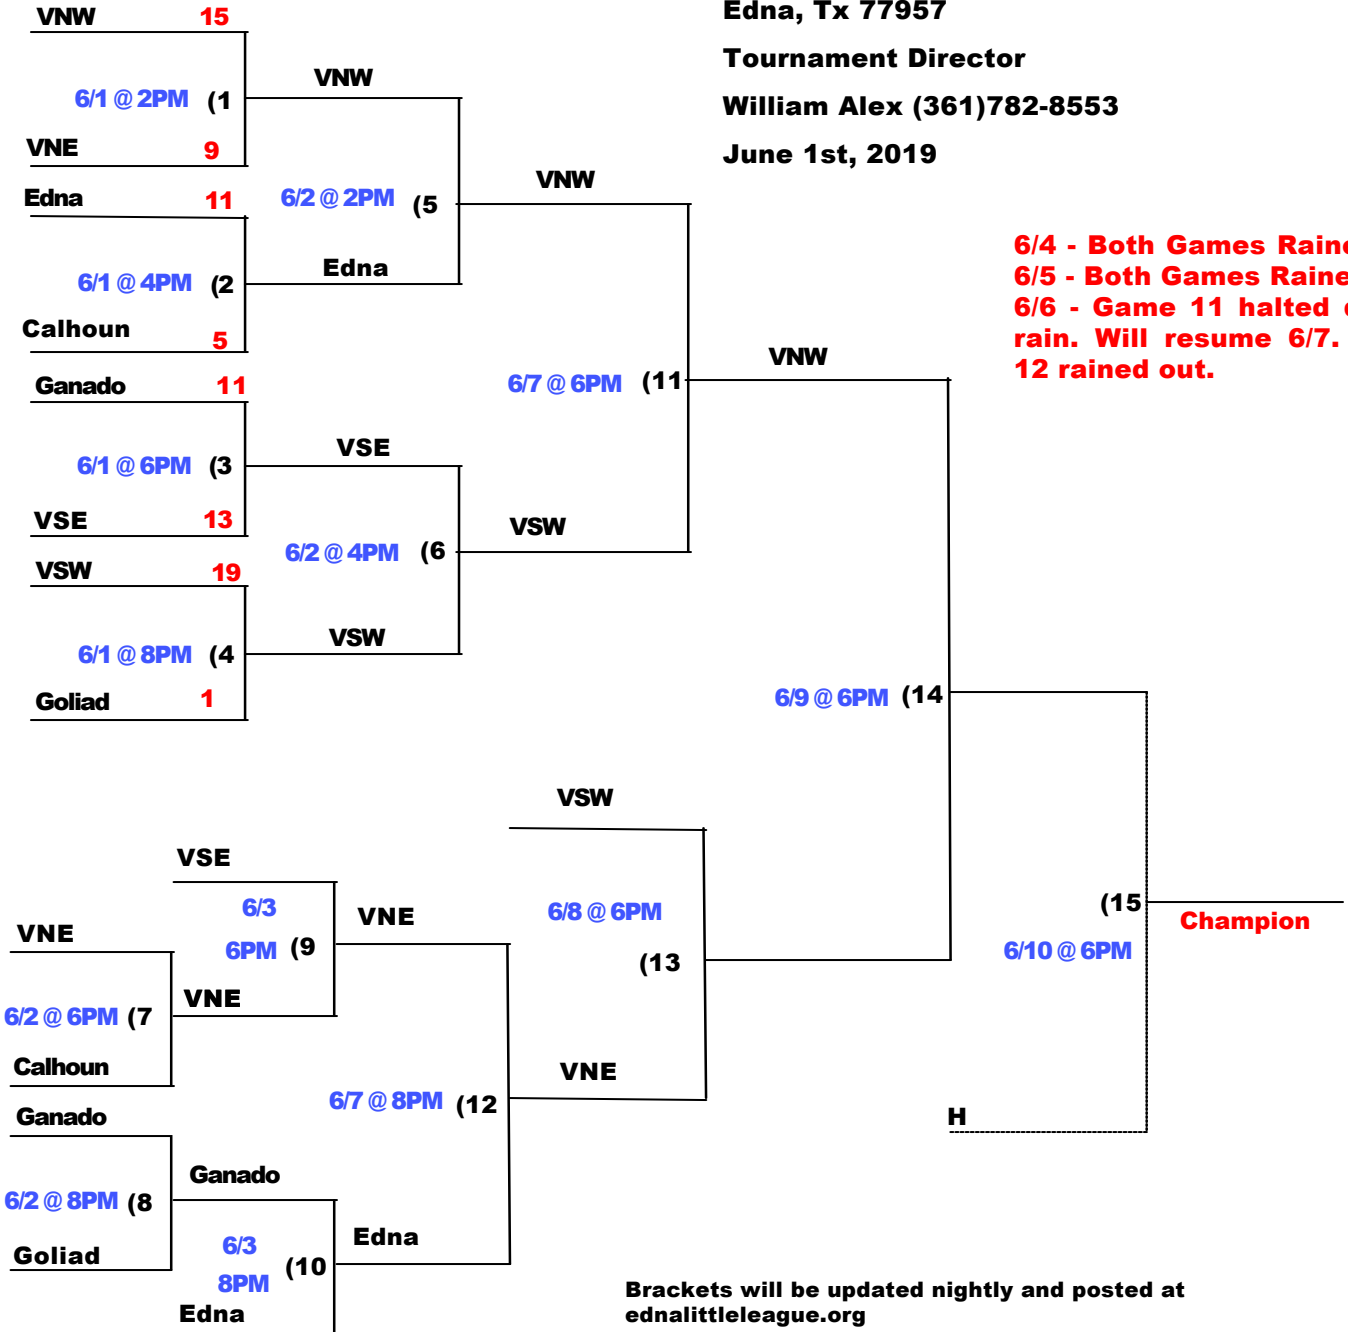

**Brackets will be updated nightly and posted at [ednalittleleague.org](http://ednalittleleague.org)**

**Each team is required to bring 1 doz baseballs (RS or RS-T)**

**Coin toss 1 hr before each game.**

- Game 1 - Loser to A**
- Game 2 - Loser to B**
- Game 3 - Loser to C**
- Game 4 - Loser to D**
- Game 5 - Loser to F**
- Game 6 - Loser to E**
- Game 11 - Loser to G**
- Game 14 - Loser to H (If First Loss)**