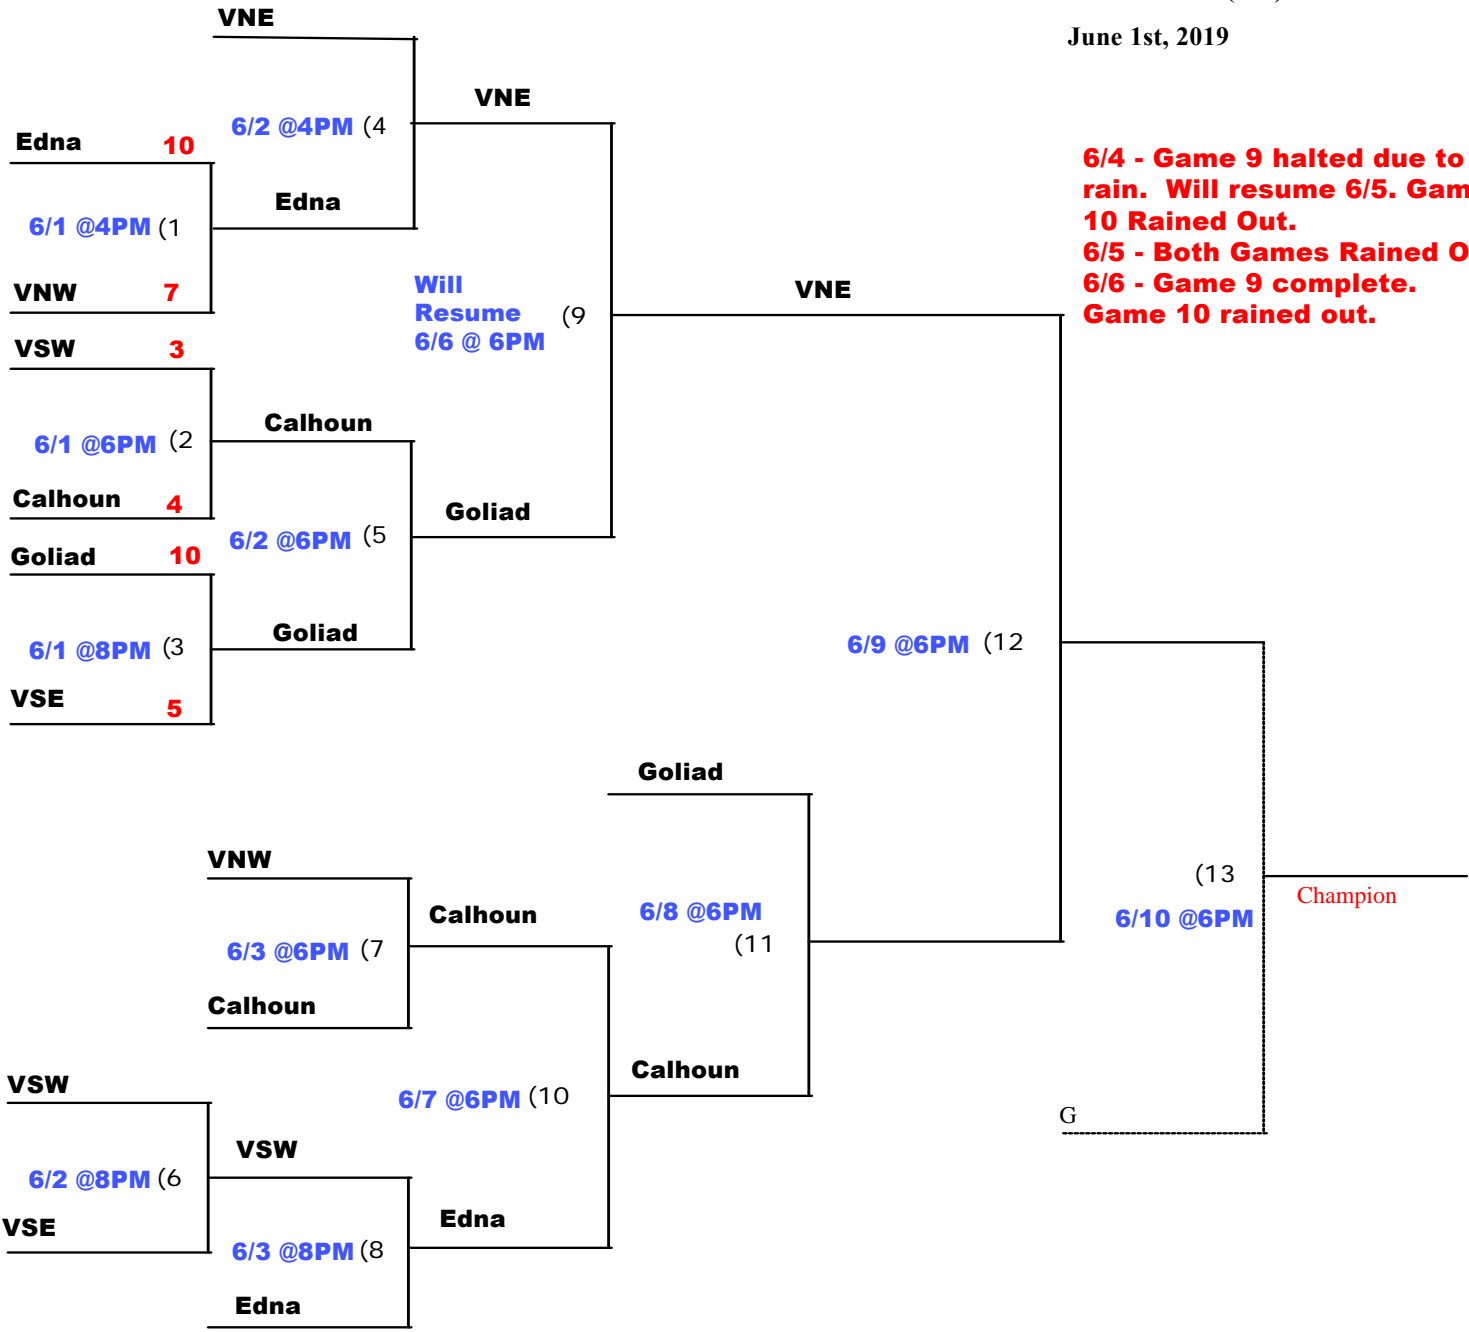

8/9 Year Old Tournament
 Shelby Park(2500 E Division St)
 Edna, Tx 77957
 Tournament Director
 William Alex (361)782-8553
 June 1st, 2019

- Game 1 - Loser to D
- Game 2 - Loser to A
- Game 3 - Loser to B
- Game 4 - Loser to C
- Game 5 - Loser to E
- Game 9 - Loser to F
- Game 12 - Loser to G(If First Loss)

Brackets will be updated nightly and posted at ednalittleleague.org

Each team is required to bring 1 doz baseballs (RS or RS-T)

Coin toss 1 hr before each game.