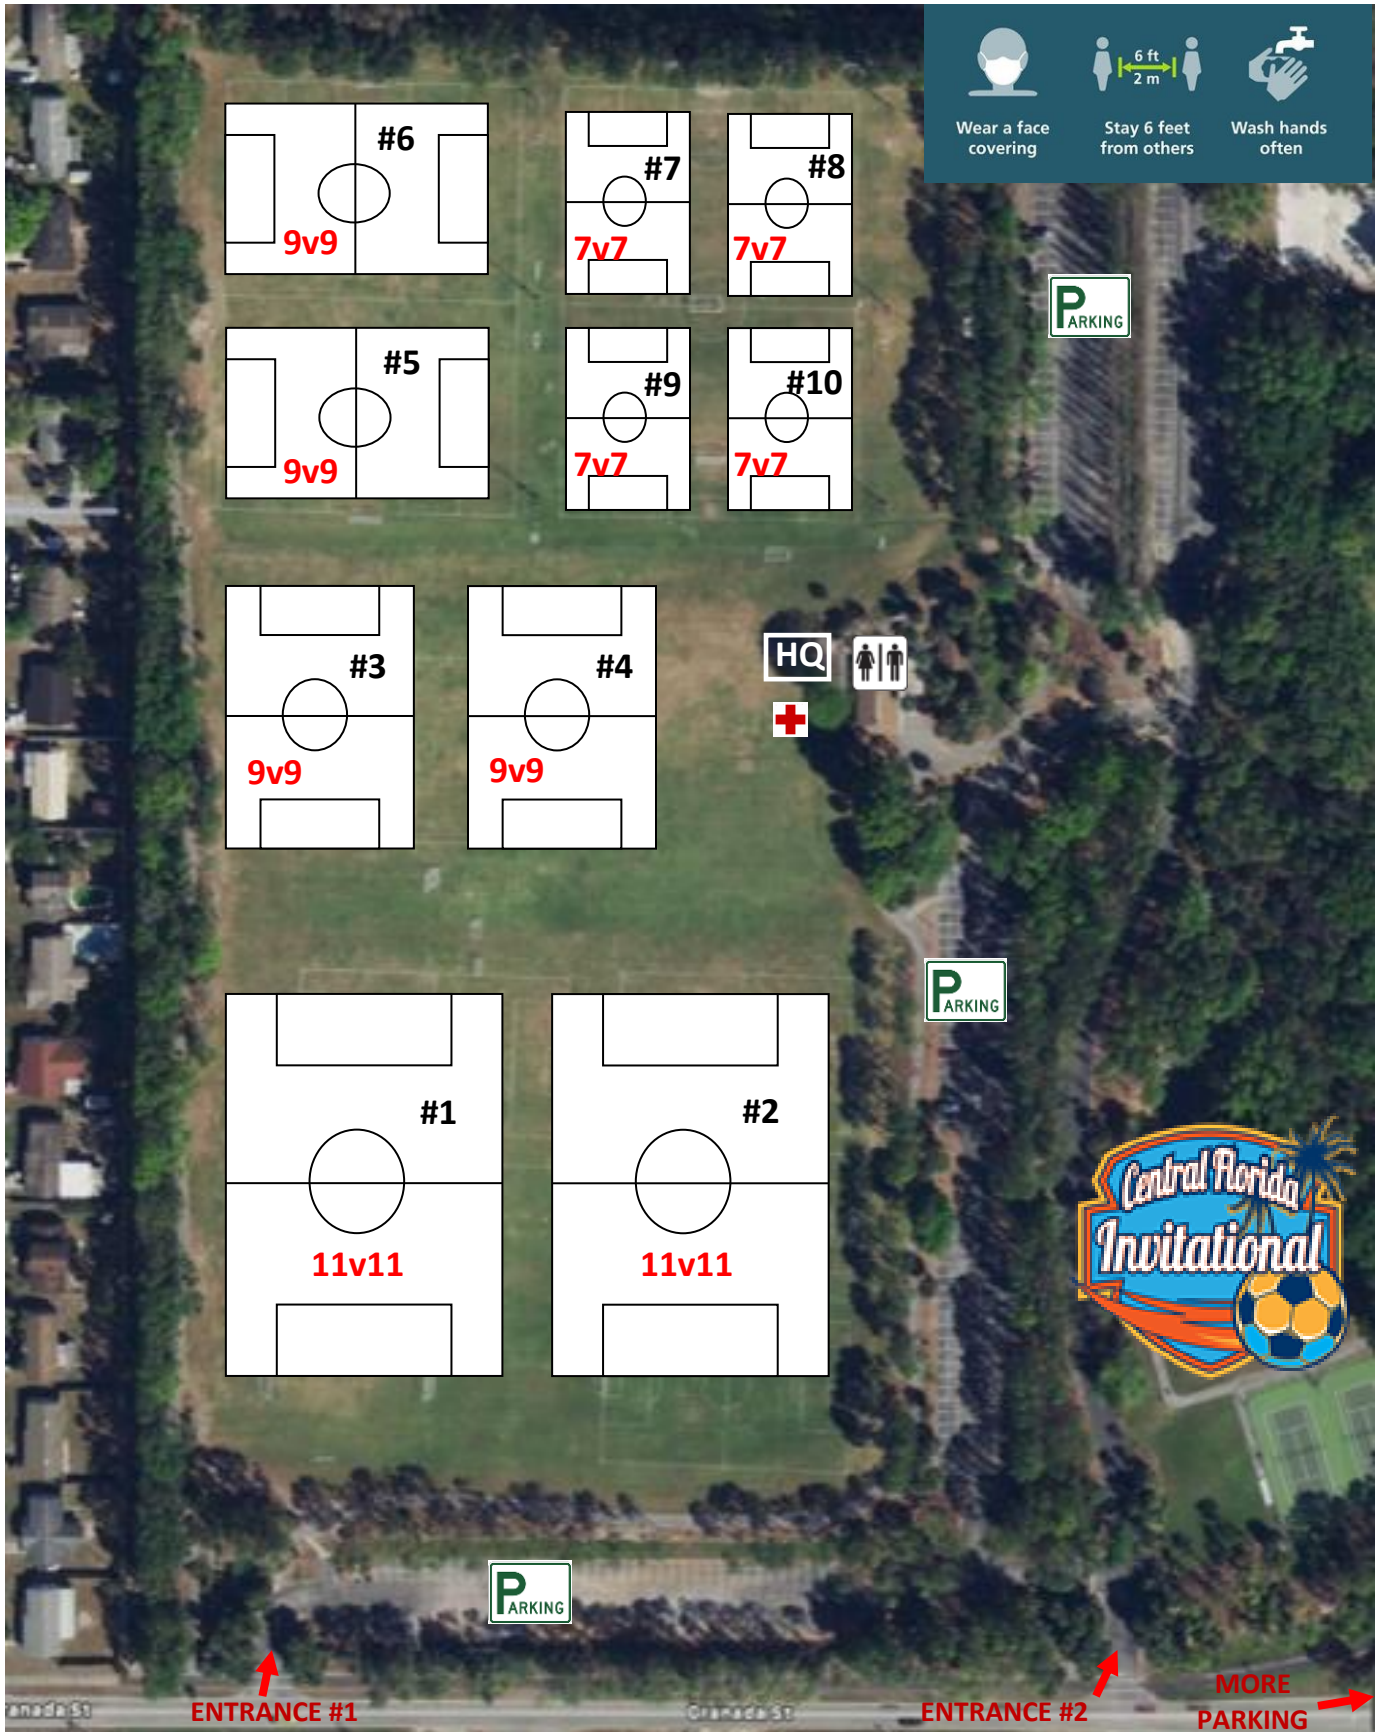

LAKE PARKER PARK

910 Granada Street, Lakeland, FL 33805