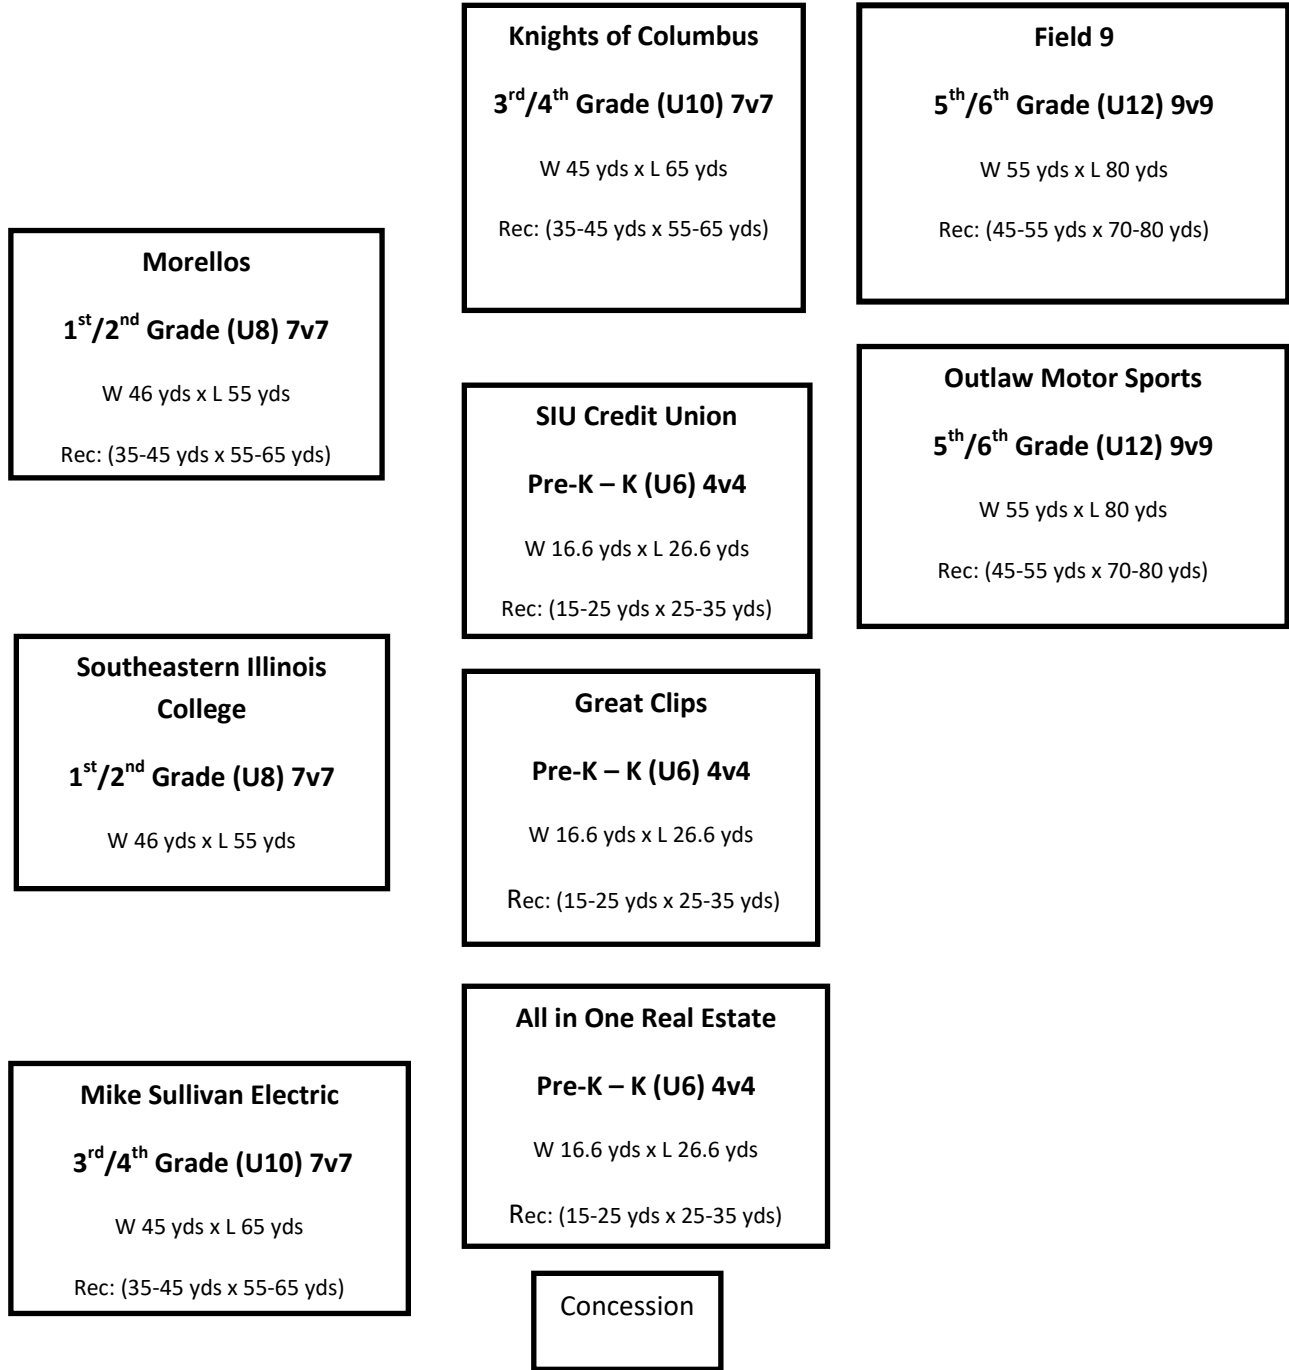

SYSA Bill Rice Memorial Soccer Complex

GPS: 920 West Poplar Street Harrisburg, IL 62946

Complex is located on the West side of Harrisburg near the Illinois Youth Center

Parking

W <- Poplar St. -> E