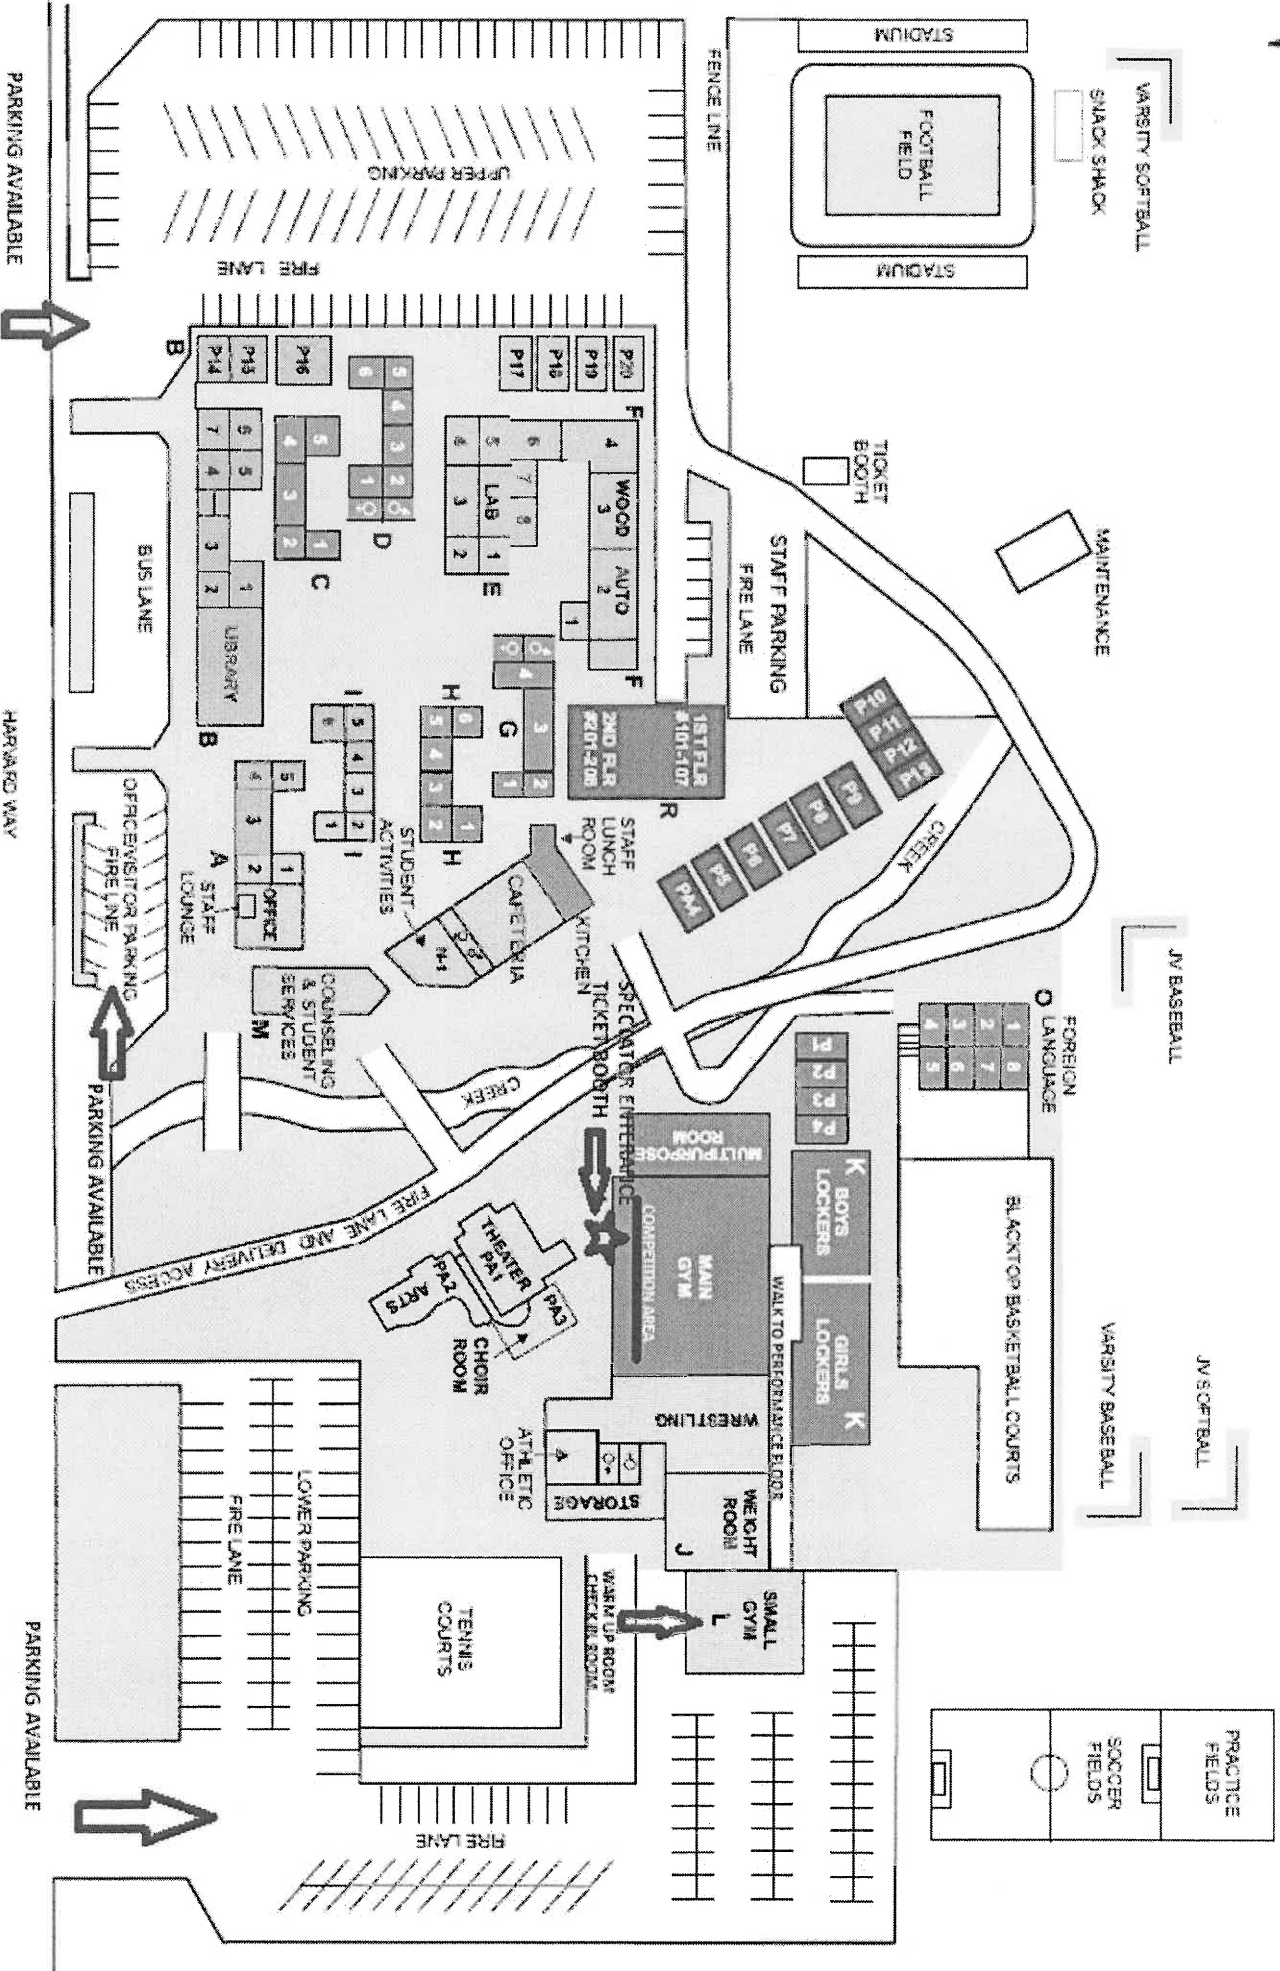

SITE MAP
OAK RIDGE HIGH SCHOOL
1120 Harvard Way, El Dorado Hills, CA 95762
(916) 933-6980 (530) 677-4402